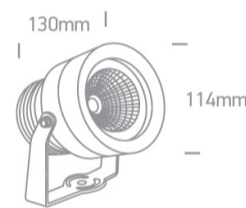

19 Garden & Underwater>The COB Garden Spots Aluminium

**7047/W/W**

20W LED spot, IP65, supplied with spike, for garden illumination.

Supplied with non-dimmable LED driver.

Complies with standard EN60598-1 and any other specific standards.

#### Dimensions

White

Material

Aluminium

Diffuser Material

Glass

Shape

Circular

Height	130mm
Diameter	114mm
Surface Ceiling	Yes
Surface Wall	Yes
Surface Floor/Ground	Yes
Outdoor	Yes
Adjustable	1 Direction