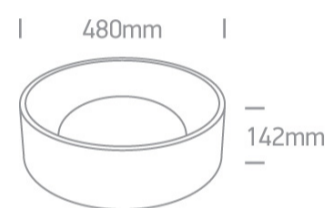

Downloads

Dimensions

Physical Specification

Item Group	13 Plafo
Family	Decorative Plafo
Order Code	67452/W/V
Colour	White
Material	Aluminium
Shape	Circular
Height	142mm
Diameter	480mm
Surface Ceiling	Yes
Indoor	Yes
Adjustable	No