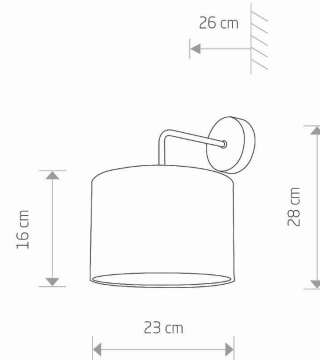

LUMINAIRE MODEL

ALICE
9084

CATALOGUE GROUP
COUNTRY OF ORIGIN

—
MADE IN POLAND

LIGHT SOURCE **E27**
LIGHT SOURCES TYPE **Replaceable**
MAXIMUM WATTAGE **10W only LED**
LAMP INCLUDES SOURCE OF LIGHT **No**
NUMBER OF LIGHT SOURCES **1**
IP **IP20**
Interior use

PACKAGE DIMENSIONS (L/W/H) **27cm/27cm/33cm**

NET/GROSS WEIGHT **0.48kg/1.05kg**

ASSEMBLY METHOD **Bracket**

LEADING/SUPPLEMENTARY COLOR **Black-Gold,Black**

MATERIALS **Fabric,Painted steel**

STYLE **Modern**

ELECTRICAL SECURITY CLASS **I**

POWER SUPPLY **~220-230V/50/60Hz**

DIMENSIONS

5 903139908498