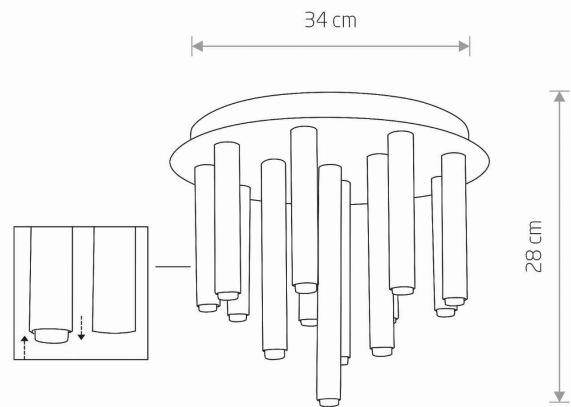

LUMINAIRE MODEL

**STALACTITE**  
**9054**

CATALOGUE GROUP  
COUNTRY OF ORIGIN

—  
**MADE IN POLAND**

LIGHT SOURCE **G9**  
 LIGHT SOURCES TYPE **Replaceable**  
 MAXIMUM WATTAGE **13x10W only LED**  
 LAMP INCLUDES SOURCE OF LIGHT **No**  
 NUMBER OF LIGHT SOURCES **13**  
 IP **IP20**  
**Interior use**  
 ENERGY EFFICIENCY CLASS **A++/A**

PACKAGE DIMENSIONS (L/W/H) **35cm/35cm/29cm**

NET/GROSS WEIGHT **3.615kg/4.08kg**

ASSEMBLY METHOD **Bracket**

LEADING/SUPPLEMENTARY COLOR **Brass,Black**

MATERIALS **Solid brass,Painted steel**

STYLE **Modern**

ELECTRICAL SECURITY CLASS **I**

POWER SUPPLY **~220-230V/50/60Hz**

DIMENSIONS

5 903139905497