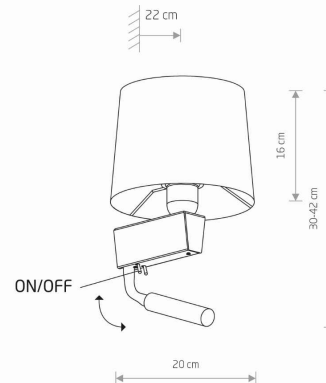

LUMINAIRE MODEL

**CHILLIN**  
**8213**

CATALOGUE GROUP  
COUNTRY OF ORIGIN

—  
**MADE IN POLAND**

LIGHT SOURCE **G9; E27**  
 LIGHT SOURCES TYPE **Replaceable**  
 MAXIMUM WATTAGE **10W only LED, 10W only LED**  
 LAMP INCLUDES SOURCE OF LIGHT **No**  
 NUMBER OF LIGHT SOURCES **2**  
 IP **IP20**  
**Interior use**

PACKAGE DIMENSIONS (L/W/H) **22cm/22cm/18.5cm**

NET/GROSS WEIGHT **0.72kg/0.92kg**

ASSEMBLY METHOD **Direct assembly**

LEADING/SUPPLEMENTARY COLOR **Black-Gold,Black**

SWITCH **Yes**

MATERIALS **Fabric,Painted steel,Solid brass,Flexible stem**

STYLE **Modern**

ELECTRICAL SECURITY CLASS **I**

POWER SUPPLY **~220-230V/50/60Hz**

DIMENSIONS

5 903139821391