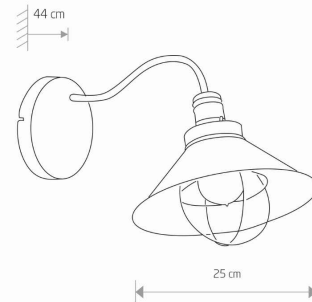

LUMINAIRE MODEL

GARRET
6442

CATALOGUE GROUP
COUNTRY OF ORIGIN

—
MADE IN POLAND

LIGHT SOURCE **E27**
 LIGHT SOURCES TYPE **Replaceable**
 MAXIMUM WATTAGE **25W only LED**
 LAMP INCLUDES SOURCE OF LIGHT **No**
 NUMBER OF LIGHT SOURCES **1**
 IP **IP20**
Interior use

PACKAGE DIMENSIONS (L/W/H) **29cm/25cm/25cm**

NET/GROSS WEIGHT **0.78kg/1.07kg**

ASSEMBLY METHOD **Bracket**

LEADING/SUPPLEMENTARY COLOR **Chocolate, Copper**

MATERIALS **Painted steel**

STYLE **Industrial**

ELECTRICAL SECURITY CLASS **I**

POWER SUPPLY **~220-230V/50/60Hz**

DIMENSIONS

5 9 0 3 1 3 9 6 4 4 2 9 7