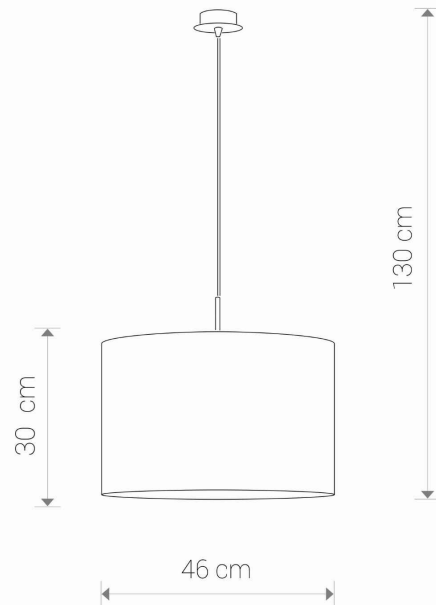

LUMINAIRE MODEL

ALICE L
4961

CATALOGUE GROUP
COUNTRY OF ORIGIN

—
MADE IN POLAND

LIGHT SOURCE **E27**
 LIGHT SOURCES TYPE **Replaceable**
 MAXIMUM WATTAGE **25W only LED**
 LAMP INCLUDES SOURCE OF LIGHT **No**
 NUMBER OF LIGHT SOURCES **1**
 IP **IP20**
Interior use

PACKAGE DIMENSIONS (L/W/H) **50cm/50cm/33cm**

NET/GROSS WEIGHT **0.8kg/1.96kg**

ASSEMBLY METHOD **Bracket**

LEADING/SUPPLEMENTARY COLOR **Black-Gold,Black**

MATERIALS **Fabric,Painted steel**

STYLE **Modern**

ELECTRICAL SECURITY CLASS **I**

POWER SUPPLY **~220-230V/50/60Hz**

DIMENSIONS

5 903139496193