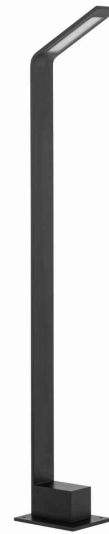

LUMINAIRE MODEL

**SLIM LED**  
**11540**

CATALOGUE GROUP  
COUNTRY OF ORIGIN

—  
**MADE IN P.R.C.**

LIGHT SOURCE **LED**  
 LIGHT SOURCES TYPE **Integrated**  
 MAXIMUM WATTAGE **7W**  
 LAMP INCLUDES SOURCE OF LIGHT **Yes**  
 IP **IP54**  
**Exterior use**  
 LIFETIME **30000h**

PACKAGE DIMENSIONS (L/W/H) **1.410cm/15.5cm/8cm**

NET/GROSS WEIGHT **1.085kg/1.410kg**

ASSEMBLY METHOD **Free-standing/Pin for ground/Sheet metal for hard base**

LEADING/SUPPLEMENTARY COLOR **Black**

MATERIALS **Painted aluminum, Plastic PC**

STYLE **Modern**

ELECTRICAL SECURITY CLASS **I**

POWER SUPPLY **~220-230V/50/60Hz**

DIMENSIONS

5 903139115407

Item No.	POWER	COLOR TEMP	LUMEN	BEAM ANGLE	CRI	IP	LED BRAND	DRIVER BRAND	LIFETIME	WARRANTY
11540	7W	3000K	450lm	120°	>90	IP54	—	—	30000h	—