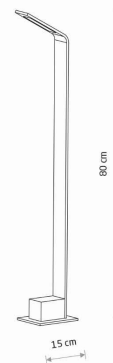

LUMINAIRE MODEL

**SLIM LED**  
**11540**

CATALOGUE GROUP  
COUNTRY OF ORIGIN

—  
**MADE IN P.R.C.**

LIGHT SOURCE **LED**  
 LIGHT SOURCES TYPE **Integrated**  
 MAXIMUM WATTAGE **7W**  
 LAMP INCLUDES SOURCE OF LIGHT **Yes**  
 IP **IP54**  
**Exterior use**  
 LIFETIME **30000h**

PACKAGE DIMENSIONS (L/W/H) **1.410cm/15.5cm/8cm**

NET/GROSS WEIGHT **1.085kg/1.410kg**

ASSEMBLY METHOD **Free-standing/Pin for ground/Sheet metal for hard base**

LEADING/SUPPLEMENTARY COLOR **Black**

MATERIALS **Painted aluminum, Plastic PC**

STYLE **Modern**

ELECTRICAL SECURITY CLASS **I**

POWER SUPPLY **~220-230V/50/60Hz**

DIMENSIONS

5 903139115407

Item No.	POWER	COLOR TEMP	LUMEN	BEAM ANGLE	CRI	IP	LED BRAND	DRIVER BRAND	LIFETIME	WARRANTY
11540	7W	3000K	450lm	120°	>90	IP54	—	—	30000h	—