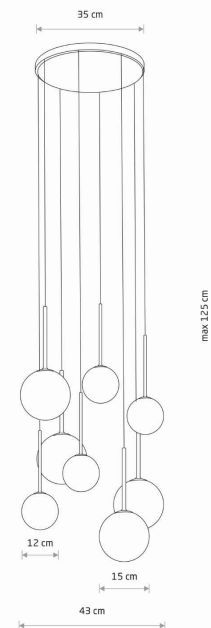

LUMINAIRE MODEL

**KARO**  
**10934**

CATALOGUE GROUP  
COUNTRY OF ORIGIN

—  
**MADE IN POLAND**

LIGHT SOURCE **G9**  
 LIGHT SOURCES TYPE **Replaceable**  
 MAXIMUM WATTAGE **12W only LED**  
 LAMP INCLUDES SOURCE OF LIGHT **No**  
 NUMBER OF LIGHT SOURCES **8**  
 IP **IP20**  
**Interior use**

PACKAGE DIMENSIONS (L/W/H) **38.5cm/38.5cm/35.5cm**

NET/GROSS WEIGHT **3.8kg/5.125kg**

ASSEMBLY METHOD **Direct assembly**

LEADING/SUPPLEMENTARY COLOR **Black, Satine Gold**

MATERIALS **Painted steel, Glass**

STYLE **Classic**

ELECTRICAL SECURITY CLASS **I**

POWER SUPPLY **~220-230V/50/60Hz**

DIMENSIONS

5 903139109345

**Nowodvorski**  
LIGHTING