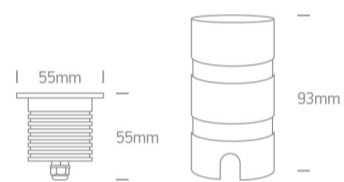

18 Wall Recessed & Inground>The Dark Light Inground Range 24V DC

69056A/W

3W COB LED inground, IP67.

Requires 24V driver.

Complies with standard EN60598-1 and any other specific standards.

Downloads

Dimensions

Must be ordered separately

89015V

Physical Specification

Item Group	18 Wall Recessed & Inground
Family	The Dark Light Inground Range 24V DC
Order Code	69056A/W
Colour	Aluminium
Material	Natural Aluminium
Diffuser Material	Glass

Shape	Circular
Height	55mm
Diameter	55mm
Cutout Hole Diameter	50mm
Inground	Yes
Depth Required	100mm + 300mm drainage
Indoor	Yes
Outdoor	Yes
IK Rating	8

Electrical Characteristics

Fitting

Input Type	Constant Voltage
Input Voltage	24V DC
Safety Class	
Power(Watts)	3W
IP Rating	IP67
Light Source	LED built in
LED Type	COB
LED Brand	Prolight
Cable Length	200cm
F Mark	

Illumination Data

Colour Temperature	3000K
Lumen Output	240lm
Light Efficiency	80lm/W
CRI	90
Beam Angle	38°

Illumination Diagram

Dark Light

Yes

Packing Info

Box Weight

0.320kg