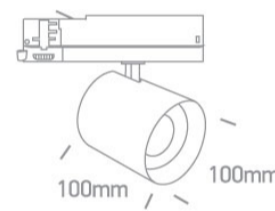

## 65660BTL/W/C

35W DALI Dimmable COB LED track spot for standard 3 phase track. Ideal for shops and showrooms.

Complete with DALI driver.

Complies with standard EN60598-1 and any other specific standards.

### Dimensions