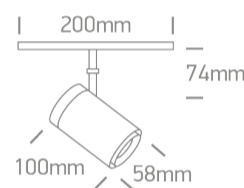

Dimensions

Physical Specification

Item Group	09 Tracks & Magnetic
Family	Magnetic Spots DALI
Order Code	42114AL/W/V
Colour	White
Material	Aluminium
Shape	Circular
Height	100mm
Diameter	58mm
Surface Ceiling	Yes
Surface Wall	Yes
Track mounted	Yes
Indoor	Yes