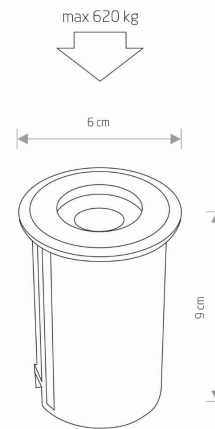

LUMINAIRE MODEL

**PICCO LED M
9105**

CATALOGUE GROUP
COUNTRY OF ORIGIN

—
MADE IN P.R.C.

LIGHT SOURCE **LED integrated**
 LIGHT SOURCES TYPE **Integrated**
 MAXIMUM WATTAGE **2W**
 LAMP INCLUDES SOURCE OF LIGHT **Yes**
 IP **IP67**
Exterior use
 LIFETIME **10000h**

PACKAGE DIMENSIONS (L/W/H) **7cm/7cm/10.5cm**
 NET/GROSS WEIGHT **0.27kg/0.28kg**
 ASSEMBLY METHOD **Direct assembly**
 LEADING/SUPPLEMENTARY COLOR **Silver**
 MATERIALS **Aluminum**
 STYLE **Modern**
 ELECTRICAL SECURITY CLASS **I**
 POWER SUPPLY **~220-230V/50/60Hz**

DIMENSIONS

CUT OUT

HOLE SHAPE **Round**
 HOLE DIMENSIONS **5.5cm**

Item No.	POWER	COLOR TEMP	LUMEN	BEAM ANGLE	CRI	IP	LED BRAND	DRIVER BRAND	LIFETIME	WARRANTY
9105	2W	3000K	80lm	25°	≥ 80	IP67	—	—	10000h	—