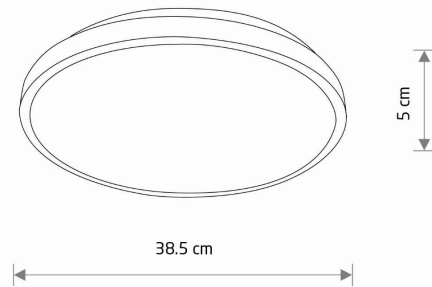

LUMINAIRE MODEL **AGNES ROUND LED PRO**
10978

CATALOGUE GROUP —
COUNTRY OF ORIGIN **MADE IN P.R.C.**

LIGHT SOURCE **LED**
LIGHT SOURCES TYPE **Integrated**
MAXIMUM WATTAGE **22W**
LAMP INCLUDES SOURCE OF LIGHT **Yes**
IP **IP44**
Interior use
LIFETIME **40000h**

PACKAGE DIMENSIONS (L/W/H) **39cm/7cm/39cm**
NET/GROSS WEIGHT **0.960kg/1.17kg**
ASSEMBLY METHOD **Direct assembly**
LEADING/SUPPLEMENTARY COLOR **White**
MATERIALS **Painted steel, Plastic PMMA**
STYLE **Modern**
ELECTRICAL SECURITY CLASS **I**
POWER SUPPLY **~220-230V/50-60Hz**

DIMENSIONS

5 903139109789

Item No.	POWER	COLOR TEMP	LUMEN	BEAM ANGLE	CRI	IP	LED BRAND	DRIVER BRAND	LIFETIME	WARRANTY
10978	22W	4000K	2000lm	120°	>80	IP44	—	—	40000h	—