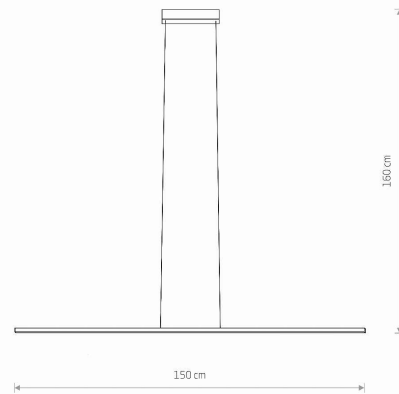

LUMINAIRE MODEL

**BAR LED M
10848**

CATALOGUE GROUP
COUNTRY OF ORIGIN

—
MADE IN POLAND

LIGHT SOURCE **LED integrated**
 LIGHT SOURCES TYPE **Integrated**
 MAXIMUM WATTAGE **32W**
 LAMP INCLUDES SOURCE OF LIGHT **Yes**
 IP **IP20**
Interior use
 LIFETIME **30000h**

THIS PRODUCT CONTAINS A LIGHT SOURCE OF ENERGY EFFICIENCY CLASS: D

PACKAGE DIMENSIONS **155.5cm/10cm/10.2cm**
(L/W/H)

NET/GROSS WEIGHT **1.07kg/1.75kg**

ASSEMBLY METHOD **Direct assembly**

LEADING/SUPPLEMENTARY COLOR **Black,White**

MATERIALS **Painted aluminum,Painted steel,Plastic
PMMA**

STYLE **Modern**

ELECTRICAL SECURITY CLASS **I**

POWER SUPPLY **~220-230V/50/60Hz**

DIMENSIONS

5 903139108485

Item No.	POWER	COLOR TEMP	LUMEN	BEAM ANGLE	CRI	IP	LED BRAND	DRIVER BRAND	LIFETIME	WARRANTY
10848	32W	4000K	1800lm	100°	>80	IP20	—	—	30000h	—