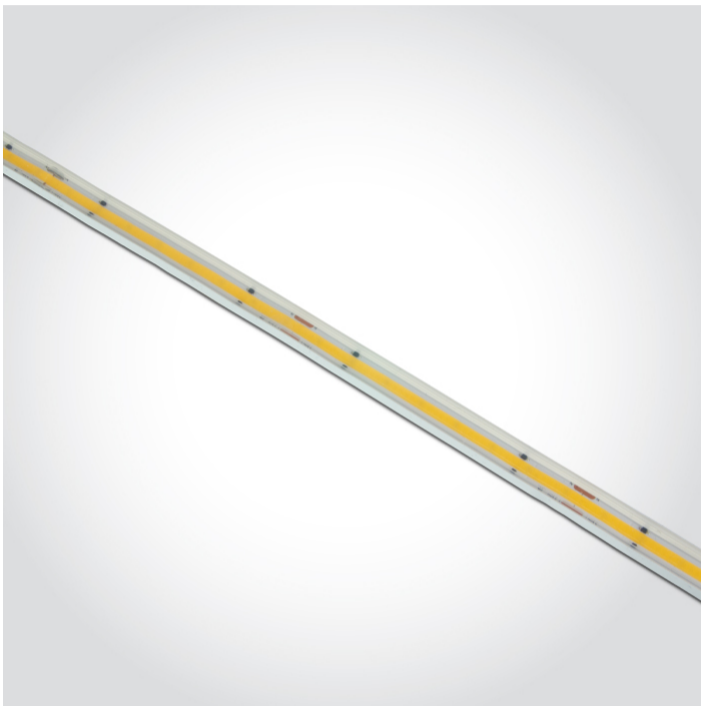

07 Strips & Profiles > 230V COB Flex Lightline

7872/C

COB LED strip, 480LEDs/m, 12W/m, 230V, TRIAC Dimmable.

Supplied in 50 meters roll with 3M double face adhesive tape.

Supplied with EU plug and 1m cable.

Can be cut every 10 cm.

Avoid direct sunlight.

Complies with standard EN60598-1 and any other specific standards.

Downloads

Dimensions

Accessories

7872C

7872E

7872P

Physical Specification

Item Group

07 Strips & Profiles

Family

230V COB Flex Lightline

Order Code

7872/C

Material

Silicone

Shape	Rectangular
Length	50000mm
Width	12mm
Surface Ceiling	Yes
Surface Wall	Yes
Surface Floor/Ground	Yes
Indoor	Yes
Outdoor	Yes

Electrical Characteristics

Gear	No
Fitting + Driver	
Input Voltage	220-240V
50 Hz	Yes
60 Hz	Yes
Safety Class	
Power(Watts)	12W/m
IP Rating	IP66
Light Source	LED built in
Dimmable	Yes
Dimmer type	Triac
F Mark	