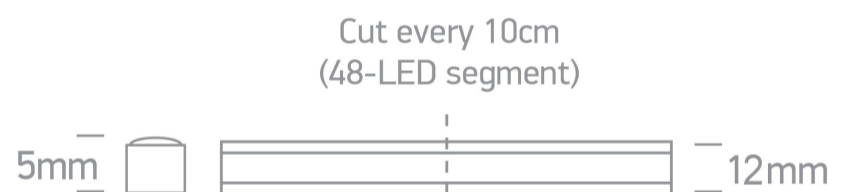

07 Strips & Profiles > 230V COB Flex Lightline

7872/C

COB LED strip, 480LEDs/m, 12W/m, 230V, TRIAC Dimmable.

Supplied in 50 meters roll with 3M double face adhesive tape.

Supplied with EU plug and 1m cable.

Can be cut every 10 cm.

Avoid direct sunlight.

Complies with standard EN60598-1 and any other specific standards.

Downloads

Dimensions

Accessories

7872C

7872E

Material

Silicone

Shape	Rectangular
Length	50000mm
Width	12mm
Surface Ceiling	Yes
Surface Wall	Yes
Surface Floor/Ground	Yes
Indoor	Yes
Outdoor	Yes

Electrical Characteristics

Gear	No
Fitting + Driver	
Input Voltage	220-240V
50 Hz	Yes
60 Hz	Yes
Safety Class	
Power(Watts)	12W/m
IP Rating	IP66
Light Source	LED built in
Dimmable	Yes
Dimmer type	Triac
F Mark	

Illumination Data

Colour Temperature	4000K
Lumen Output	840lm/m
Light Efficiency	70lm/W
CRI	90
Beam Angle	140°

Packing Info

Box Weight	0.106kg
Pcs/Carton	50
Barcode	5291889078524
HS Code	9405423100

Energy Label