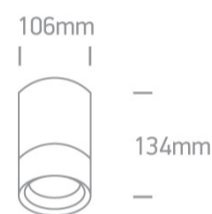

11 Wall & Ceiling > PAR30 Outdoor Cylinders

67132C/B

20W PAR30 E27 Die Cast, PAR30 Outdoor Cylinders.

Complies with standard EN60598-1 and any other specific standards

Downloads

Dimensions

Physical Specification

Item Group	11 Wall & Ceiling
Family	PAR30 Outdoor Cylinders
Order Code	67132C/B
Colour	Black
Material	Die Cast
Shape	Circular
Height	134
Diameter	106
Surface Ceiling	Yes
Indoor	Yes
Outdoor	Yes
Adjustable	No