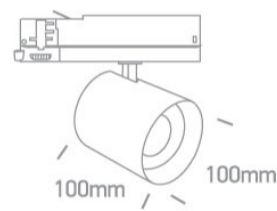

## 65660BTL/B/W

35W DALI Dimmable COB LED track spot for standard 3 phase track. Ideal for shops and showrooms.

Complete with DALI driver.

Complies with standard EN60598-1 and any other specific standards.

### Dimensions