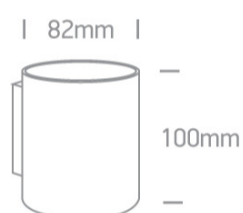

11 Wall & Ceiling > G9 Decorative Wall Lights Aluminium

6017/B

10W G9 Aluminium Decorative Wall Lights.

Use lamp 7103ALG / 7103ALGD.

Complies with standard EN60598-1 and any other specific standards.

Downloads

Dimensions

Physical Specification

Item Group	11 Wall & Ceiling
Family	G9 Decorative Wall Lights Aluminium
Order Code	6017/B
Colour	Black
Material	Aluminium
Shape	Circular
Surface Wall	Yes
Indoor	Yes
Adjustable	No