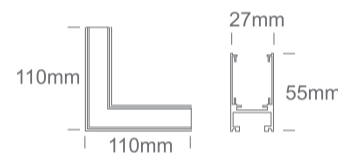

09 Tracks & Magnetic > Magnetic Surface Profiles MIDI

42012AB/B

Corner for 42001B & 42002B.

Complete with 2pcs mechanical connector.

Downloads

Dimensions

Gallery

Related items

Order Code	42012AB/B
Colour	Black
Material	Aluminium
Shape	Rectangular
Length	110x110mm
Width	27mm
Height	55mm
Surface Ceiling	Yes
Surface Wall	Yes
Indoor	Yes

Electrical Characteristics

Fitting

Packing Info