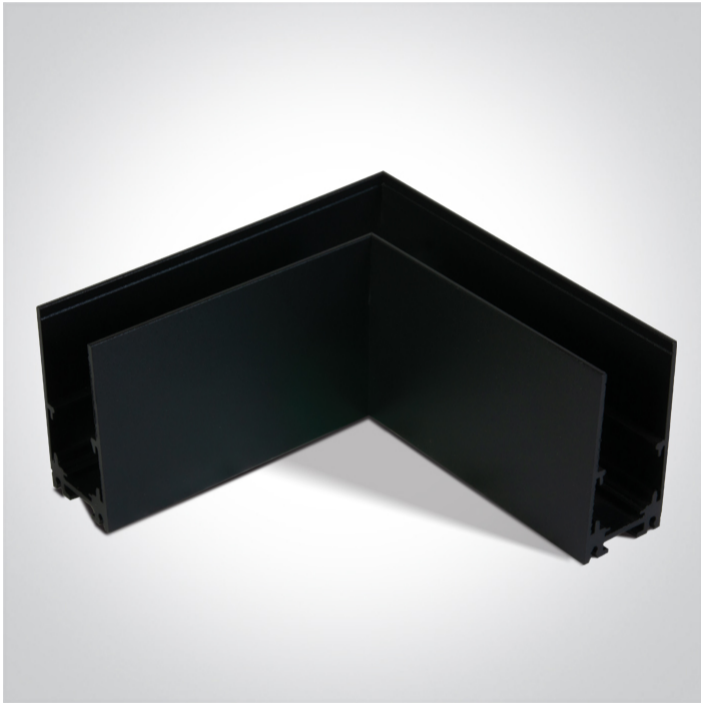

09 Tracks & Magnetic > Magnetic Surface Profiles MIDI

42012AB/B

Corner for 42001B & 42002B.

Complete with 2pcs mechanical connector.

Downloads

Dimensions

Gallery

Related items

Order Code	42012AB/B
Colour	Black
Material	Aluminium
Shape	Rectangular
Length	110x110mm
Width	27mm
Height	55mm
Surface Ceiling	Yes
Surface Wall	Yes
Indoor	Yes

Electrical Characteristics

Fitting

Packing Info