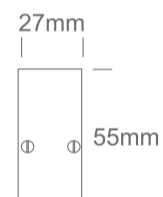

## 42002B/W

2 meter MIDI magnetic profile ON/OFF and DALI 48V.

Max 10m/driver, Max 400W/circuit.

Complete with 2pcs end caps and cover.

Downloads

Dimensions

Gallery

Related items

## Physical Specification

Item Group	09 Tracks & Magnetic
Family	Magnetic Surface Profiles MIDI
Order Code	42002B/W
Colour	White
Material	Aluminium
Shape	Rectangular
Length	2000mm
Width	27mm
Height	55mm
Surface Ceiling	Yes
Surface Wall	Yes
Indoor	Yes