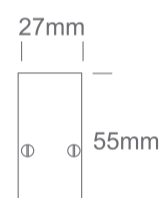

09 Tracks & Magnetic > Magnetic Surface Profiles MIDI

42002B/B

2 meter MIDI Black magnetic profile ON/OFF and DALI 48V .

Max 10m/driver, Max 400W/circuit.

Complete with 2pcs end caps and cover.

Downloads

Dimensions

42022B/B

42026A/B

42032A

Physical Specification

Item Group	09 Tracks & Magnetic
Family	Magnetic Surface Profiles MIDI
Order Code	42002B/B
Colour	Black
Material	Aluminium
Shape	Rectangular
Length	2000mm
Width	27mm
Height	55mm
Surface Ceiling	Yes
Surface Wall	Yes
Indoor	Yes

Electrical Characteristics

Fitting

Input Type	Constant Voltage
Input Voltage	48V DC
Safety Class	
Power(Watts)	400W/Circuit

Packing Info

Box Weight	3.300kg
Pcs/Carton	1
Barcode	5291889079064
HS Code	9405990090