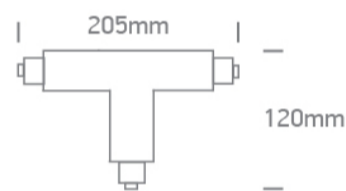

09 Tracks & Magnetic > Square Track Accessories DALI

**41016AL/W/R**

16A White Right T Connector for DALI track.

Downloads

Dimensions

Related items

40001AL/W

40002AL/W

40003AL/W

Physical Specification

Item Group

09 Tracks & Magnetic

Family

Square Track Accessories DALI

Order Code

41016AL/W/R

Colour

White

Material

Plastic

Shape

Rectangular

Length

205mm

Width	120mm
Height	34mm
Track mounted	Yes
Indoor	Yes
Adjustable	No