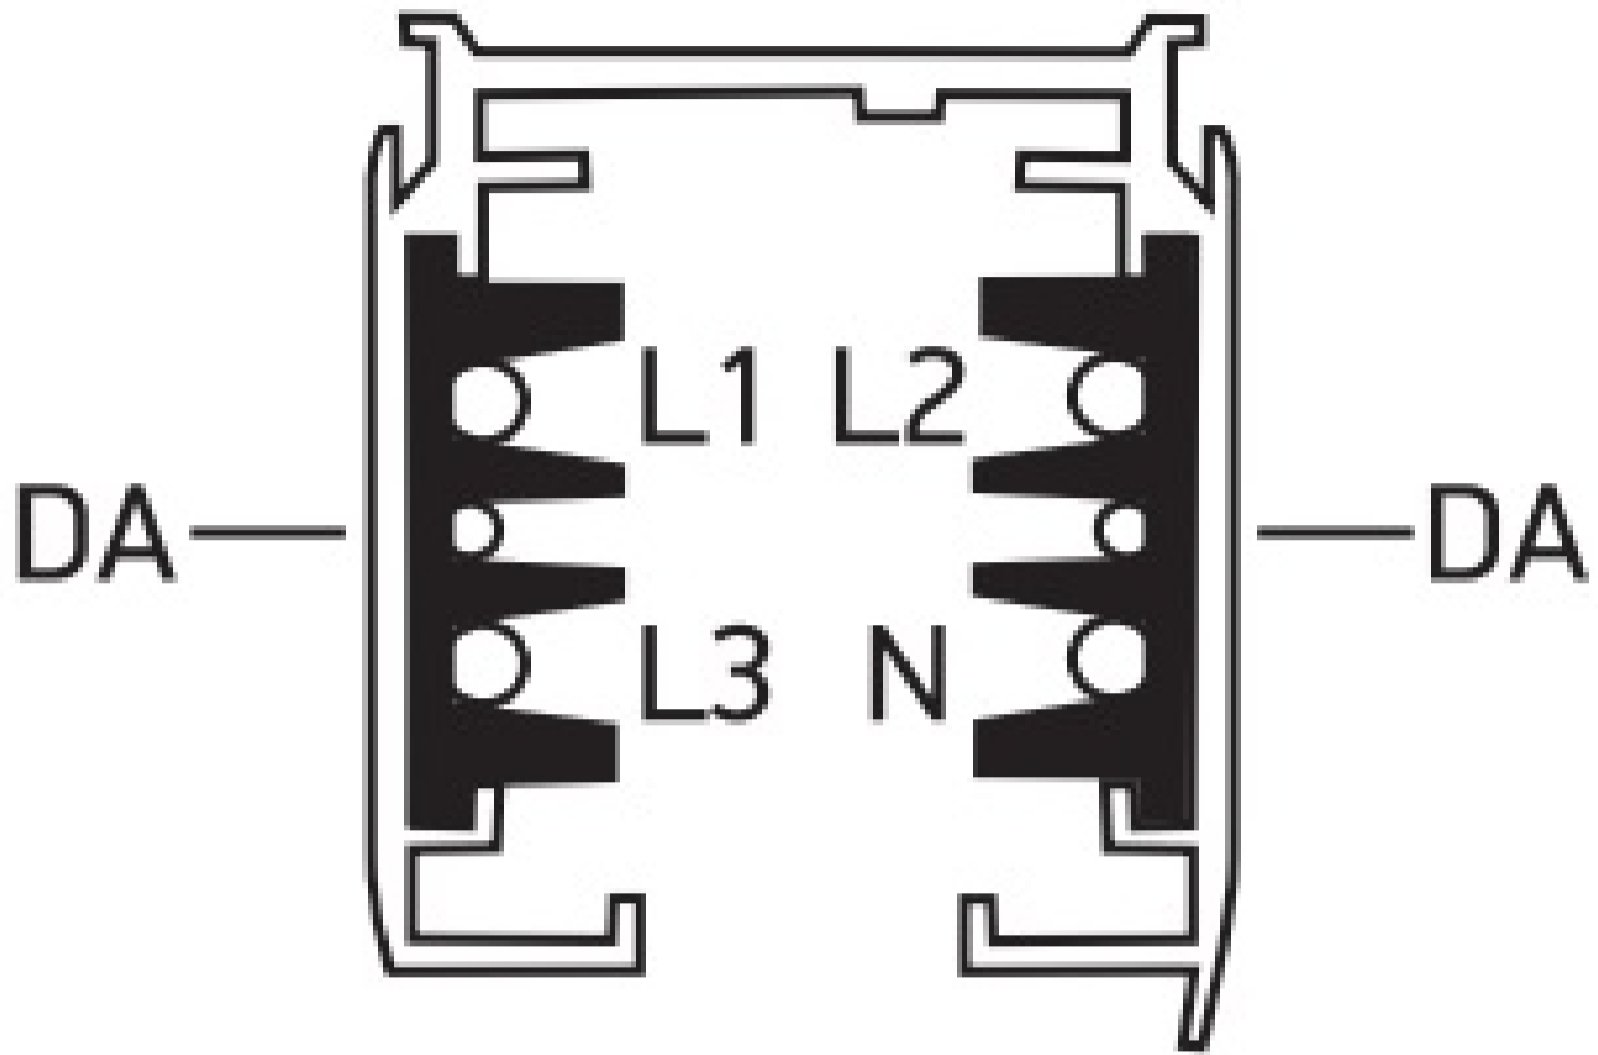

Related items