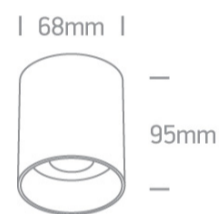

11 Wall & Ceiling>The GU10 Dark Light Aluminium

12105N/B/B

10W MR16 GU10 cylinder downlight.

Black with black reflector.

Complies with standard EN60598-1 and any other specific standards.

Downloads

Dimensions

Physical Specification

Item Group	11 Wall & Ceiling
Family	The GU10 Dark Light Aluminium
Order Code	12105N/B/B
Colour	Black
Material	Aluminium
Shape	Circular
Height	95mm
Diameter	68mm
Surface Ceiling	Yes
Indoor	Yes
Adjustable	No