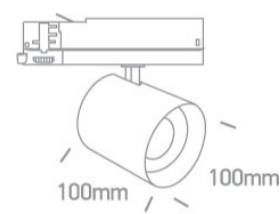

08 Track Lights > The COB Shop Range Dimmable TRIAC & DALI

65660BTT/W/W

35W Dimmable COB LED track spot, ideal for shops and showrooms.

Complete with dimmable driver.

Complies with standard EN60598-1 and any other specific standards.

Downloads

Dimensions

Accessories

050300B/BS

050300B/W

0750B/15

Related items

40001A/W

40002A/W

40003A/W

40003R/W

Physical Specification

Item Group

08 Track Lights

Family	The COB Shop Range Dimmable TRIAC & DALI
Order Code	65660BTT/W/W
Colour	White
Material	Aluminium
Shape	Circular
Height	100mm
Diameter	100mm
Track mounted	Yes
Indoor	Yes
Adjustable	2 Directions

Illumination Data

Colour Temperature	3000K
Lumen Output	4200lm
Light Efficiency	120lm/W
CRI	90
Beam Angle	38°
Illumination Diagram	

Packing Info

Box Weight	1.160kg
Pcs/Carton	10
Barcode	5291889074366

HS Code