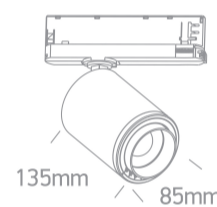

08 Track Lights>The COB Zoomable Cylinders

65650CT/W/C

30W adjustable beam 20°-60° track spot with COB LED, ideal for shops and showrooms.

Supplied with electronic high frequency control driver as standard.

Complies with standard EN60598-1 and any other specific standards.

Downloads

Dimensions

Related items

40001A/W

40002A/W

40003A/W

40003R/W

Physical Specification

Item Group	08 Track Lights
Family	The COB Zoomable Cylinders
Order Code	65650CT/W/C
Colour	White
Material	Die Cast
Diffuser Material	Plastic
Shape	Circular

Height	135mm
Diameter	80mm
Track mounted	Yes
Indoor	Yes
Adjustable	2 Directions

Illumination Data

Colour Temperature	4000K
Lumen Output	3000lm
Light Efficiency	100lm/W
CRI	90
Beam Angle	20°-60°
Illumination Diagram	

Packing Info

Box Weight	0.880kg
Pcs/Carton	15
Barcode	5291889078791
HS Code	9405413990