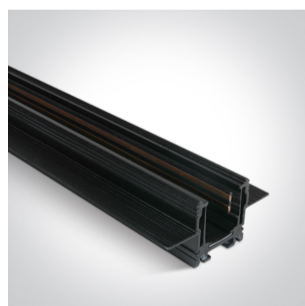

09 Tracks & Magnetic > Magnetic Ball Lights

42134A/B/W

Track spot for magnetic track, ideal for shops and showrooms.

Suitable for MINI, MIDI and MAXI magnetic tracks.

Complies with standard EN60598-1 and any other specific standards.

Downloads

Dimensions

Gallery

Related items

42001/B

42001A/B

42001ATR/B

42001B/B

42002RB/B

42002TR/B

42003/B

Physical Specification

Item Group	09 Tracks & Magnetic
Family	Magnetic Ball Lights
Order Code	42134A/B/W
Colour	Black
Material	Aluminium
Shape	Circular
Height	80mm
Diameter	54mm
Surface Wall	Yes
Track mounted	Yes
Indoor	Yes
Adjustable	2 Directions