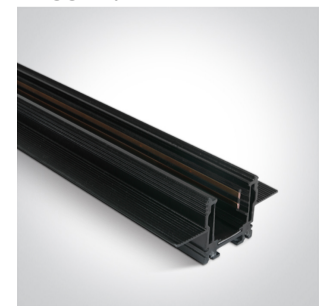

42001R/B

42001RB/B

42001TR/B

42002/B

42002A/B

42002ATR/B

42002B/B

42002R/B

42002RB/B

42002TR/B

42003/B

Physical Specification

Item Group	09 Tracks & Magnetic
Family	Magnetic Ball Lights
Order Code	42134A/B/W
Colour	Black
Material	Aluminium
Shape	Circular
Height	80mm
Diameter	54mm
Surface Wall	Yes
Track mounted	Yes
Indoor	Yes
Adjustable	2 Directions