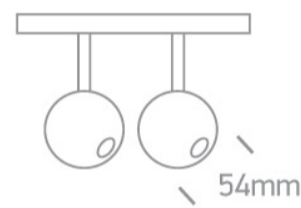

Dimensions