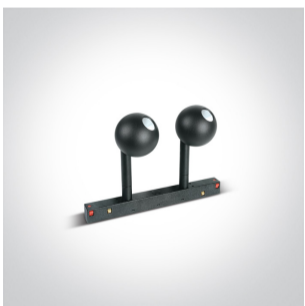

09 Tracks & Magnetic > Magnetic Ball Lights

42134A/B/W

Track spot for magnetic track, ideal for shops and showrooms.

Suitable for MINI, MIDI and MAXI magnetic tracks.

Complies with standard EN60598-1 and any other specific standards.

Downloads

Dimensions

Gallery

Related items