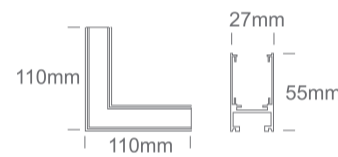

09 Tracks & Magnetic > Magnetic Surface Profiles MIDI

42012AB/W

White corner for 42001B & 42002B.

Complete with 2pcs mechanical connector.

Downloads

Dimensions

Related items

42001B/W

42012AB/W

Colour

White

Material

Aluminium

Shape

Rectangular

Length

110x110mm

Width	27mm
Height	55mm
Surface Ceiling	Yes
Surface Wall	Yes
Indoor	Yes

Electrical Characteristics

Fitting

Packing Info

Box Weight	0.250kg
Pcs/Carton	1
Barcode	5291889085904
HS Code	9405990090

Certification & Warranty