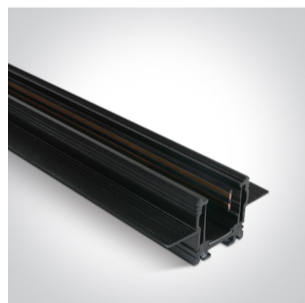

09 Tracks & Magnetic > Magnetic Profiles Accessories

42004C/B

Black live connector / corner for magnetic tracks. Suitable for MINI, MIDI and MAXI magnetic tracks. ON/OFF / DALI

Downloads

Dimensions

Related items

42001/B

42001A/B

42001ATR/B

42001B/B

42001R/B

42001RB/B

42001TR/B

42001TR/W

42003/B

42012ATR/W

Physical Specification

Item Group	09 Tracks & Magnetic
Family	Magnetic Profiles Accessories
Order Code	42004C/B
Colour	Black
Material	Plastic
Shape	Rectangular
Length	105mm
Width	17mm
Height	21mm
Indoor	Yes