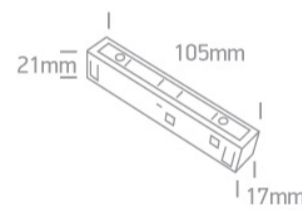

09 Tracks & Magnetic > Magnetic Profiles Accessories

42004C/B

Black live connector / corner for magnetic tracks. Suitable for MINI, MIDI and MAXI magnetic tracks. ON/OFF / DALI

Downloads

Dimensions

Related items

42001/B

42001A/B

42001ATR/B

42001B/B

42001R/B

42001RB/B

42001TR/B

42001TR/W

42003/B

42012ATR/W

Physical Specification

Item Group	09 Tracks & Magnetic
Family	Magnetic Profiles Accessories
Order Code	42004C/B
Colour	Black
Material	Plastic
Shape	Rectangular
Length	105mm
Width	17mm
Height	21mm
Indoor	Yes