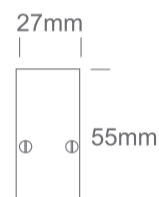

09 Tracks & Magnetic > Magnetic Surface Profiles MIDI

42001B/W

1 meter MIDI magnetic profile ON/OFF and DALI 48V .

Max 10m/driver, Max 400W/circuit.

Complete with 2pcs end caps and cover.

Downloads

Dimensions

42022B/W

42026A/W

42032A

Physical Specification

Item Group	09 Tracks & Magnetic
Family	Magnetic Surface Profiles MIDI
Order Code	42001B/W
Colour	White
Material	Aluminium
Shape	Rectangular
Length	1000mm
Width	27mm
Height	55mm
Surface Ceiling	Yes
Surface Wall	Yes
Indoor	Yes

Electrical Characteristics

Fitting

Input Type	Constant Voltage
Input Voltage	48V DC
Safety Class	
Power(Watts)	400W/Circuit

Packing Info

Box Weight	1.700kg
Pcs/Carton	1
Barcode	5291889085881
HS Code	9405990090