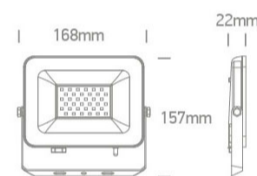

20 Industrial & Floodlights > AC LED Floodlights CCT V 30-150W

**7028CB/B/V**

30W DOB LED CCT Variable floodlight with adjustable mounting bracket.

IP65 rated for outdoor use.

Complies with standard EN60598-1 and any other specific standards.

Downloads

Dimensions

Physical Specification

Item Group	20 Industrial & Floodlights
Family	AC LED Floodlights CCT V 30-150W
Order Code	7028CB/B/V
Colour	Black
Material	Aluminium
Diffuser Material	Glass
Shape	Rectangular
Length	168mm
Width	157mm
Height	22mm
Surface Ceiling	Yes
Surface Wall	Yes

## Electrical Characteristics

Gear	Built In
Fitting + Driver	
Input Voltage	220-240V
50 Hz	Yes
60 Hz	Yes
Safety Class	
Power(Watts)	30W
IP Rating	IP65
Light Source	LED built in
Dimmable	No
F Mark	

Fitting	
Light Source	LED built in
LED Type	SMD
Cable Length	50cm