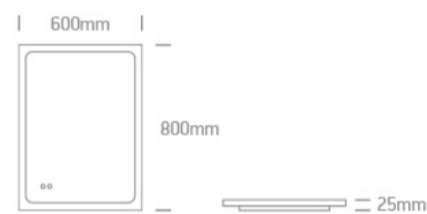

17 Bathroom>The Mirrors CCT V

60208A

20W LED Square Mirror, IP44.

Dimmable, defog function and CCT adjustable 3000-6500K.  
With separate switch.

Complies with standard EN60598-1 and any other specific standards.

## Dimensions

## Physical Specification

Item Group	17 Bathroom
Family	The Mirrors CCT V
Order Code	60208A
Material	Aluminium + Glass
Shape	Rectangular
Length	600mm
Width	25mm

Height	800mm
Surface Wall	Yes
Indoor	Yes