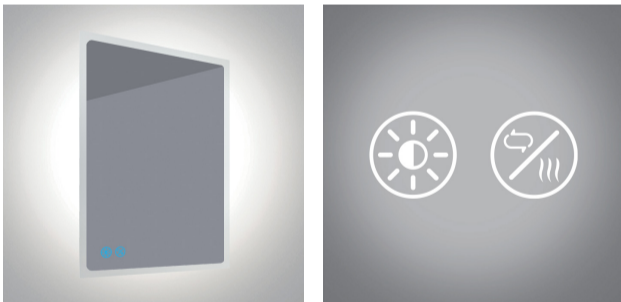

Gallery

Physical Specification

Item Group	17 Bathroom
Family	The Mirrors CCT V
Order Code	60208A
Material	Aluminium + Glass
Shape	Rectangular
Length	600mm
Width	25mm