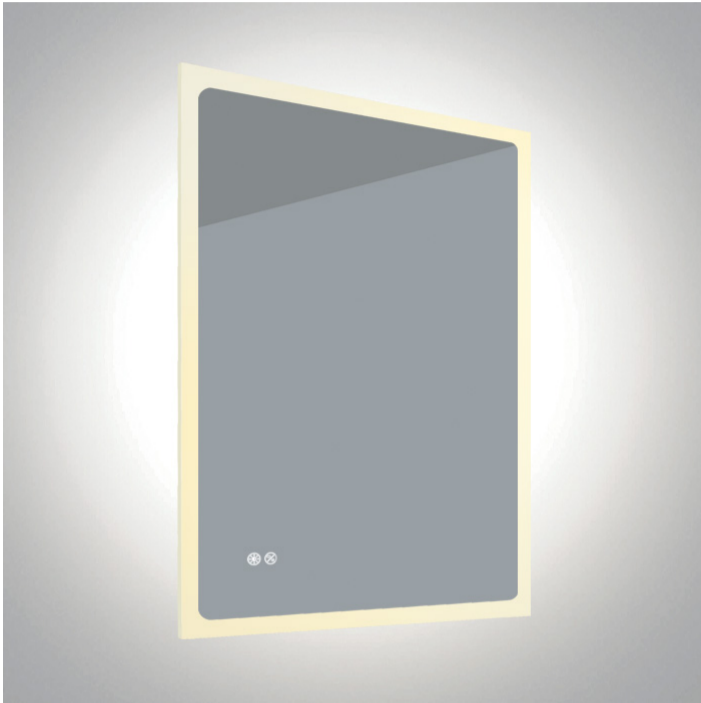

17 Bathroom>The Mirrors CCT V

60208A

20W LED Square Mirror, IP44.

Dimmable, defog function and CCT adjustable 3000-6500K.  
With separate switch.

Complies with standard EN60598-1 and any other specific standards.

## Dimensions

## Physical Specification

Item Group	17 Bathroom
Family	The Mirrors CCT V
Order Code	60208A
Material	Aluminium + Glass
Shape	Rectangular
Length	600mm
Width	25mm

Height	800mm
Surface Wall	Yes
Indoor	Yes