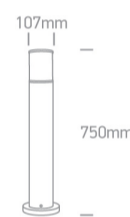

19 Garden & Underwater>The E27 Tube Lights Aluminium

67102/AN

20W, E27 Tubes Lights IP54.

Complies with standard EN60598-1 and any other specific standards.

Downloads

Dimensions

Physical Specification

Item Group	19 Garden & Underwater
Family	The E27 Tube Lights Aluminium
Order Code	67102/AN
Colour	Anthracite
Material	Die Cast
Shape	Circular
Height	750mm
Diameter	107mm
Surface Floor/Ground	Yes
Outdoor	Yes
Adjustable	No