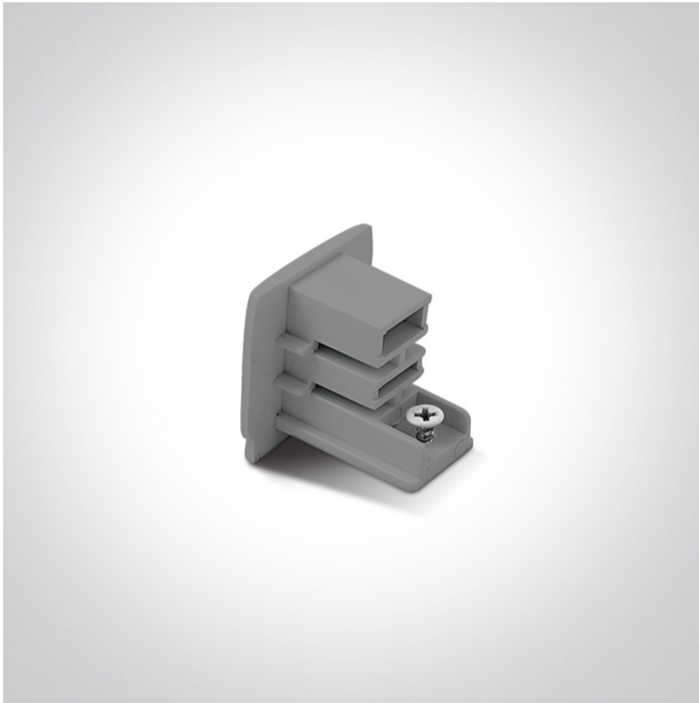

09 Tracks & Magnetic > Square Track Accessories

**41022A/G**

Grey End cap for 40003A.

Downloads

Dimensions

Related items

40003A/G

Physical Specification

Item Group

09 Tracks & Magnetic

Family

Square Track Accessories

Order Code

41022A/G

Colour

Grey

Material

Plastic

Shape

Rectangular

Length

32mm

Height	32mm
Track mounted	Yes
Indoor	Yes
Adjustable	No