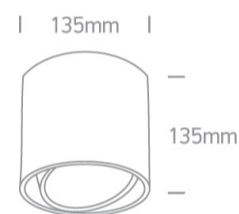

#### Dimensions

#### Physical Specification

Item Group	11 Wall & Ceiling
Family	R111 GU10 Ceiling Lights
Order Code	12142/W
Colour	White
Material	Aluminium
Shape	Circular
Height	135mm

Diameter	135mm
Surface Ceiling	Yes
Indoor	Yes
Adjustable	2 Directions