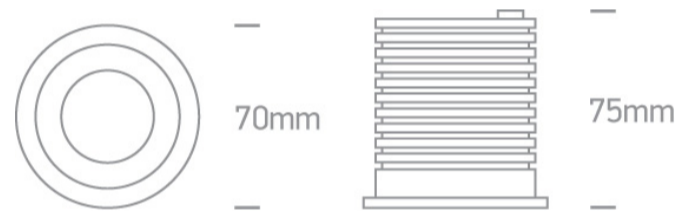

02 Recessed Spots Fixed LED>The 6,5W IP65 Project Range Aluminium

10107H/W/C

IP65 6,5W COB LED Dark Light recessed spot ideal for bathroom installation.

Requires 700mA driver.

Complies with standard EN60598-1 and any other specific standards.

Downloads

Dimensions

Gallery

Must be ordered separately

89008A

89008AT

Physical Specification

Item Group	02 Recessed Spots Fixed LED
Family	The 6,5W IP65 Project Range Aluminium
Order Code	10107H/W/C
Colour	White
Material	Aluminium
Shape	Circular
Height	75mm
Diameter	70mm
Cutout Hole Diameter	60mm
Recessed Ceiling	Yes
Depth Required	90mm
Indoor	Yes
Outdoor	Yes
Adjustable	No

Electrical Characteristics

Fitting

Input Type	Constant Current
Input Current	700mA
Safety Class	
Power(Watts)	6,5W
IP Rating	IP65
Light Source	LED built in
LED Type	COB
LED Brand	Citizen
LED Number	1
Cable Length	40cm
F Mark	

Illumination Data

Colour Temperature	4000K
Lumen Output	530lm
Light Efficiency	81lm/W
CRI	90
Beam Angle	36°
Illumination Diagram	
Dark Light	Yes

Packing Info

Box Length	8,5cm
Box Width	8,5cm
Box Height	8,5cm
Box Weight	0.280kg
Pcs/Carton	50
Barcode	5291889045175
HS Code	9405413990