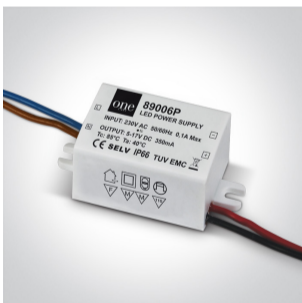

02 Recessed Spots Fixed LED>The LED Decorative Range

10106L/W/W

6W Recessed Dark Light LED spot IP20.

Requires 350mA driver.

Complies with standard EN60598-1 and any other specific standards.

Downloads

Dimensions

Must be ordered separately

89006P

Physical Specification

Item Group	02 Recessed Spots Fixed LED
Family	The LED Decorative Range
Order Code	10106L/W/W
Colour	White
Material	Aluminium
Shape	Circular

Height	76mm
Diameter	40mm
Cutout Hole Diameter	33mm
Recessed Ceiling	Yes
Depth Required	80mm
Indoor	Yes
Adjustable	No

Electrical Characteristics

Fitting

Input Type	Constant Current
Input Current	350mA
Voltage	18V
Safety Class	
Power(Watts)	6W
IP Rating	IP20
Light Source	LED built in
LED Brand	Bridgelux
Cable Length	40cm
F Mark	

Illumination Data

Colour Temperature	3000K
Lumen Output	360lm
Light Efficiency	60lm/W
CRI	90
Beam Angle	40°
Illumination Diagram	
Dark Light	Yes

Packing Info

Box Weight	0.114kg
Pcs/Carton	50
Barcode	5291889077626
HS Code	9405413990