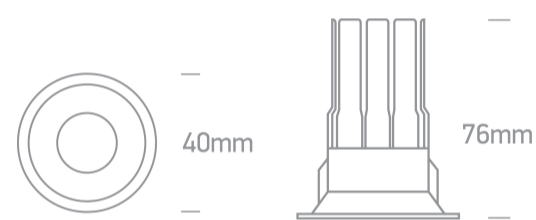

02 Recessed Spots Fixed LED>The LED Decorative Range

10106L/W/W

6W Recessed Dark Light LED spot IP20.

Requires 350mA driver.

Complies with standard EN60598-1 and any other specific standards.

Downloads

Dimensions

Must be ordered separately

89006P

Physical Specification

Item Group	02 Recessed Spots Fixed LED
Family	The LED Decorative Range
Order Code	10106L/W/W
Colour	White
Material	Aluminium
Shape	Circular

Height	76mm
Diameter	40mm
Cutout Hole Diameter	33mm
Recessed Ceiling	Yes
Depth Required	80mm
Indoor	Yes
Adjustable	No

Electrical Characteristics

Fitting

Input Type	Constant Current
Input Current	350mA
Voltage	18V
Safety Class	
Power(Watts)	6W
IP Rating	IP20
Light Source	LED built in
LED Brand	Bridgelux
Cable Length	40cm
F Mark	

Illumination Data

Colour Temperature	3000K
Lumen Output	360lm
Light Efficiency	60lm/W
CRI	90
Beam Angle	40°
Illumination Diagram	
Dark Light	Yes

Packing Info

Box Weight	0.114kg
Pcs/Carton	50
Barcode	5291889077626
HS Code	9405413990