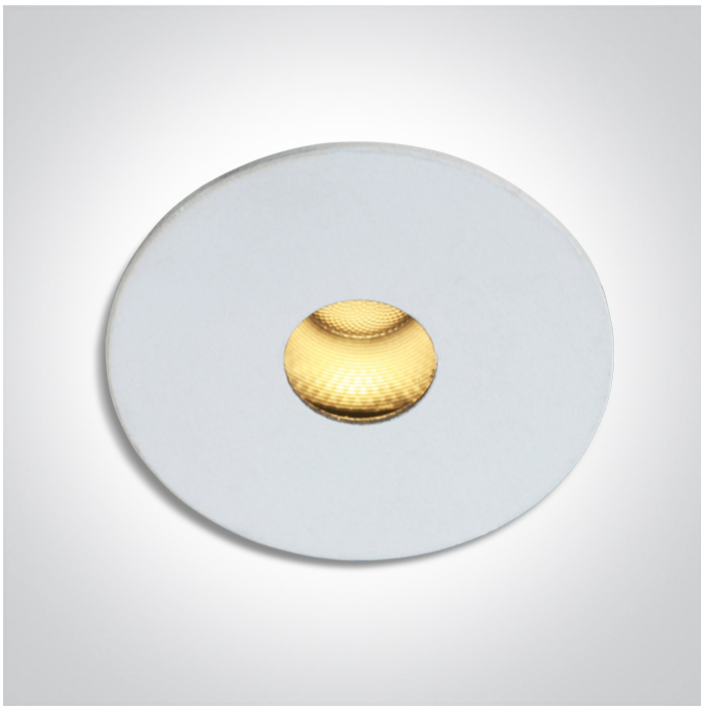

02 Recessed Spots Fixed LED>The LED Decorative Range

10106L/W/W

6W Recessed Dark Light LED spot IP20.

Requires 350mA driver.

Complies with standard EN60598-1 and any other specific standards.

Downloads

Dimensions

Must be ordered separately

89006P

Physical Specification

Item Group	02 Recessed Spots Fixed LED
Family	The LED Decorative Range
Order Code	10106L/W/W
Colour	White
Material	Aluminium
Shape	Circular

Height	76mm
Diameter	40mm
Cutout Hole Diameter	33mm
Recessed Ceiling	Yes
Depth Required	80mm
Indoor	Yes
Adjustable	No

Electrical Characteristics

Fitting

Input Type	Constant Current
Input Current	350mA
Voltage	18V
Safety Class	
Power(Watts)	6W
IP Rating	IP20
Light Source	LED built in
LED Brand	Bridgelux
Cable Length	40cm
F Mark	

Illumination Data

Colour Temperature	3000K
Lumen Output	360lm
Light Efficiency	60lm/W
CRI	90
Beam Angle	40°
Illumination Diagram	
Dark Light	Yes

Packing Info

Box Weight	0.114kg
Pcs/Carton	50
Barcode	5291889077626
HS Code	9405413990