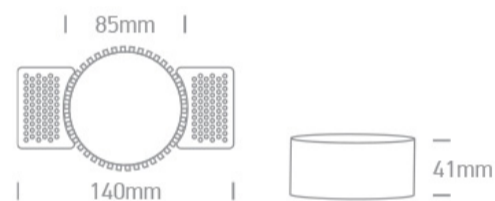

01 Recessed Spots Fixed > The Trimless Chill Out Range Round

10105RM

Trimless Recessed dark light MR16 spot with interchangeable reflector and GU10 lampholder.

Reflector must be order seperately.

Complies with standard EN60598-1 and any other specific standards.

Downloads

Dimensions

Gallery

Must be ordered separately

050099/B

050099/BS

050099/CU

050099/DC

050099/W

Physical Specification

Item Group	01 Recessed Spots Fixed
Family	The Trimless Chill Out Range Round
Order Code	10105RM
Colour	White
Material	Die Cast
Shape	Circular
Height	40mm
Diameter	60mm
Cutout Hole Diameter	90mm
Recessed trimless ceiling	Yes
Depth Required	130mm
Indoor	Yes
Adjustable	No