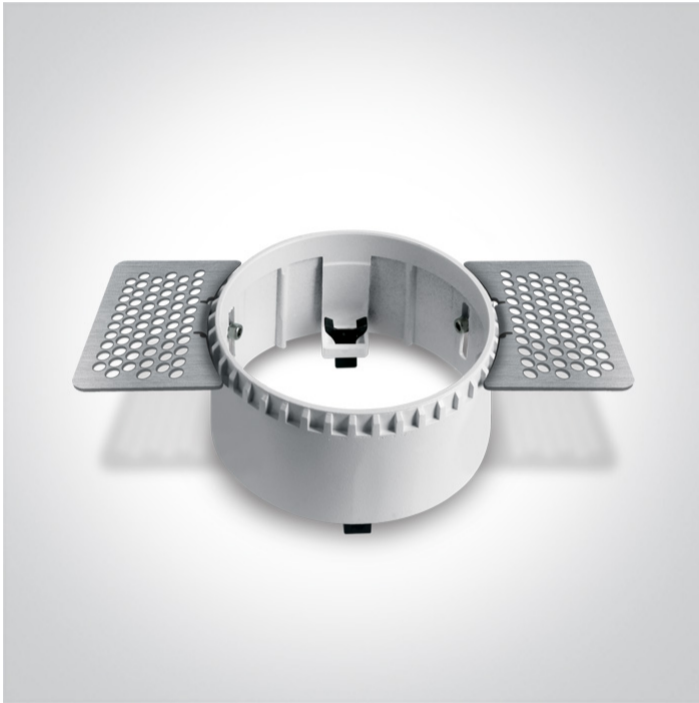

01 Recessed Spots Fixed > The Trimless Chill Out Range Round

10105RM

Trimless Recessed dark light MR16 spot with interchangeable reflector and GU10 lampholder.

Reflector must be order seperately.

Complies with standard EN60598-1 and any other specific standards.

Downloads

Dimensions

Gallery

Must be ordered separately

050099/B

050099/BS

050099/CU

050099/DC

050099/W

Physical Specification

Item Group	01 Recessed Spots Fixed
Family	The Trimless Chill Out Range Round
Order Code	10105RM
Colour	White
Material	Die Cast
Shape	Circular
Height	40mm
Diameter	60mm
Cutout Hole Diameter	90mm
Recessed trimless ceiling	Yes
Depth Required	130mm
Indoor	Yes
Adjustable	No