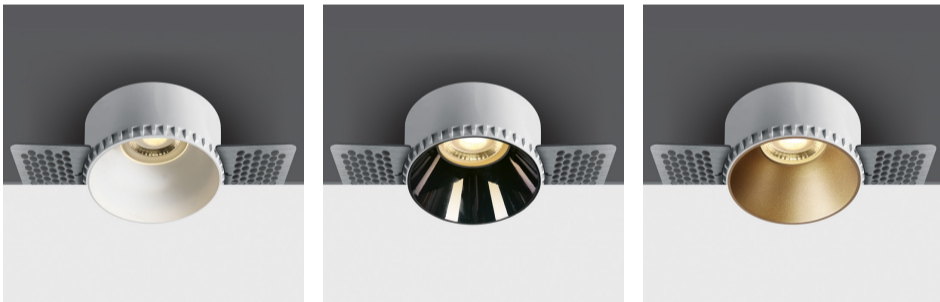

01 Recessed Spots Fixed > The Trimless Chill Out Range Round

10105RM

Trimless Recessed dark light MR16 spot with interchangeable reflector and GU10 lampholder.

Reflector must be order seperately.

Complies with standard EN60598-1 and any other specific standards.

Downloads

Dimensions

Gallery

Must be ordered separately

050099/B

050099/BS

050099/CU

050099/DC

050099/W

Physical Specification

Item Group	01 Recessed Spots Fixed
Family	The Trimless Chill Out Range Round
Order Code	10105RM
Colour	White
Material	Die Cast
Shape	Circular
Height	40mm
Diameter	60mm
Cutout Hole Diameter	90mm
Recessed trimless ceiling	Yes
Depth Required	130mm
Indoor	Yes
Adjustable	No