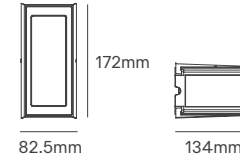

PARKE GU10

Voltage	Body Material	IP	Mounting Type
100-240V	Die-casting Aluminium	IP44	Surface

Power	Type Of Bulb	Size	Housing Colour	SKU
MAX 35W	1x GU10	90x80x67mm	Grey	ILAR-00965
			White	ILAR-00966
MAX 2x 35W	2x GU10	90x156x67mm	Grey	ILAR-00967
			White	ILAR-00968

*Lamps not included.

BAO

Voltage	Body Material	Beam Angle	IP	Mounting Type
220-240V	Die-Casting Aluminium	2x 0-90°	IP65	Surface

Power	Colour Temperature (CCT)	Total Luminous Flux (±5%)	Housing Colour	SKU
12W	3000K	440lm	Grey	ILAR-00816

ABRITER

Voltage	Body Material	Beam Angle	IP	Mounting Type
100-240V	Aluminium Alloy	120°	IP66	Surface

Power	Colour Temperature (CCT)	Total Luminous Flux (±5%)	Housing Colour	SKU
12W	RGB + CCT 2700K-6500K	1000lm	Black	ILAR-02282