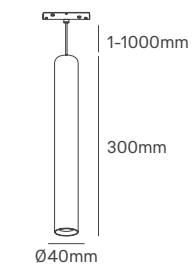

SUSPENDED TUBE