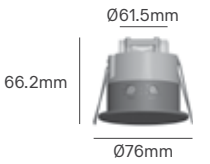

ST753

Voltage	Detection Angle	IP	Type	Type	Dimming	Mounting Type
110-240V	360°	IP54	Microwave/Presence	Microwave	No	Recessed

Rated Load	Detection Distance	Installation Height	Installation	Size	Cut-out	Colour	SKU
2000W	6m	2-4m	False Ceiling	Ø76x66.2mm 76x76x66.2mm	Ø63-66mm	White White	ILAR-02159 ILAR-02795