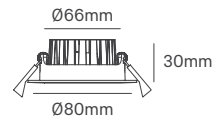

ONE

Voltage	Body Material	Beam Angle	IP	Mounting Type	Rotable
220-240V	Aluminium	60°	IP65 Front IP20 Back	Recessed	Yes

Power	Colour Temperature (CCT)	Total Luminous Flux (±5%)	Housing Colour	SKU
8W	3000K	815lm	White RAL 9016	ILAR-01027