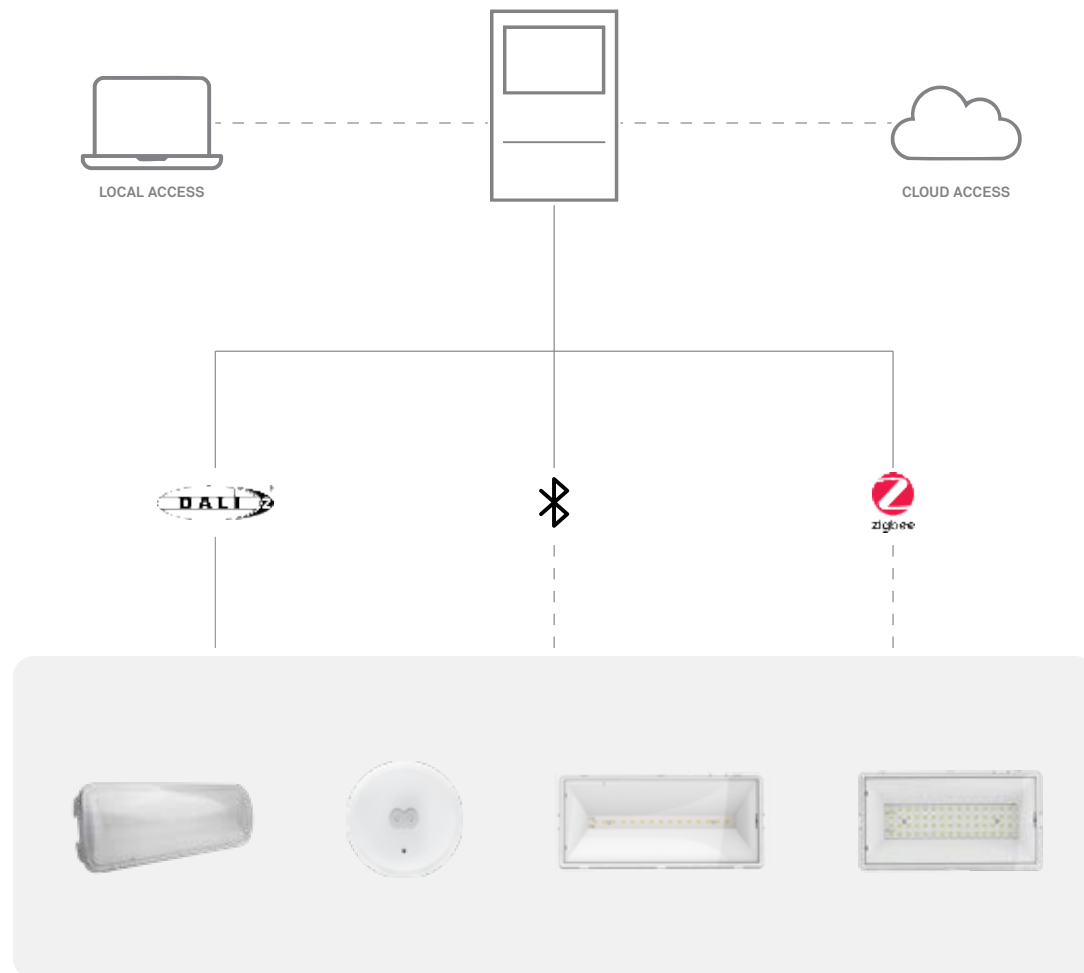

Emergency Lighting Controls

- Automatic Function test of the luminaires
- Automatic Duration test of the batteries
- Real-time Dashboard with the state of all luminaries
- Automated Failure Reporting