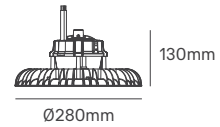

MASTER II 3CCT