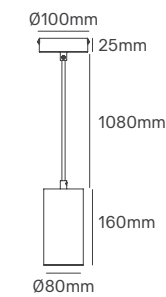

OFFICE PRO V2

Voltage	Body Material	Beam Angle	IP	Mounting Type
200-240V	Aluminium	120°	IP40	Surface/Suspended

Power	Colour Temperature (CCT)	Total Luminous Flux (±5%)	Size	Housing Colour	SKU
40W	2CCT 3000K-4000K	4450-4800lm	Ø400x86x55x219mm	Black RAL 9005	ILAR-03695
60W		7400-7900lm	Ø600x86x55x383mm		ILAR-03696
75W		9930-10500lm	Ø800x86x55x383mm		ILAR-03697
100W		11600-12600lm	Ø1000x86x55x383mm		ILAR-03698
40W	2CCT 3000K-4000K	4450-4800lm	Ø400x86x55x219mm	White RAL 9016	ILAR-03703
60W		7400-7900lm	Ø600x86x55x383mm		ILAR-03704
75W		9930-10500lm	Ø800x86x55x383mm		ILAR-03705
100W		11600-12600lm	Ø1000x86x55x383mm		ILAR-03706

Options (Not included)

FIZI

Voltage	Body Material	Beam Angle	IP	Dimmable	Mounting Type
200-240V	PC+Aluminium	360°	IP40	1-10V	Suspended

Power	Colour Temperature (CCT)	Total Luminous Flux (±5%)	Size	Housing Colour	SKU
30W	4000K	3900lm	900mm	White End Cap	ILAR-02150
			1200mm	Black End Cap	ILAR-02151

PASCAL

Voltage	Body Material	Beam Angle	IP	Mounting Type
200-240V	Aluminium	36°	IP20	Suspended

Power	Colour Temperature (CCT)	Total Luminous Flux (±5%)	Housing Colour	SKU
18W	2700K	1650lm	White RAL 9016	ILAR-00701
			Black RAL 9005	ILAR-00704
	4000K	1750lm	White RAL 9016	ILAR-00702
			Black RAL 9005	ILAR-00705