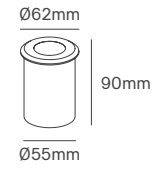

VINI

Voltage	Body Material	Beam Angle	IP	Mounting Type
12V	Stainless Steel 316	120°	IP67	Inground
Power	Colour Temperature (CCT)	Total Luminous Flux (±5%)	Housing Colour	SKU
3W	3000K	195lm	Stainless Steel	ILAR-01198