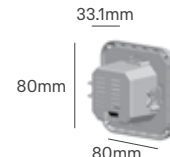

ST32

Voltage	Detection Angle	IP	Type	Dimming	Mounting Type
220-240V	160°	IP20	Infrared	No	Recessed

Rated Load	Detection Distance	Installation Height	Installation	Size	Cut-out	SKU
500W	9m	1-1.8m	Wall	80x80x33.1mm	48x48mm	ILAR-00258