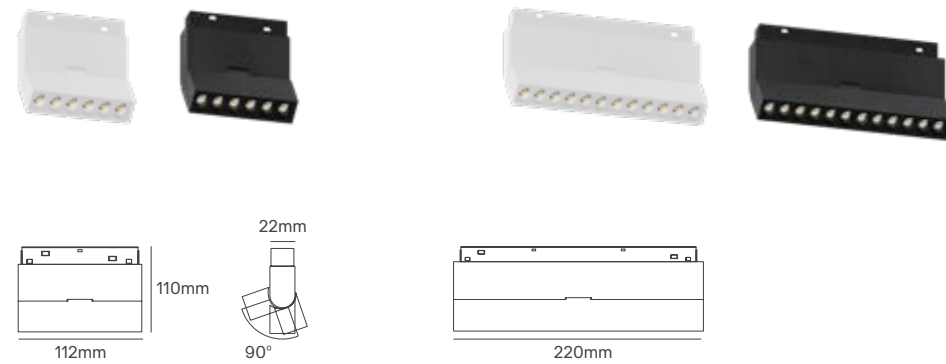

LINEAR DOT ROTABLE

Voltage	Body Material	Beam Angle	IP	Mounting Type
48V	Aluminium	36°	IP20	Tracklight 48V

Power	Colour Temperature (CCT)	Total Luminous Flux (±5%)	Size	Housing Colour	SKU
6W	2700K	240lm	L112	White	ILAR-03398
	4000K			White	ILAR-03400
	2700K			Black	ILAR-03399
	4000K			Black	ILAR-03401
12W	2700K	600lm	L220	White	ILAR-03402
	4000K			White	ILAR-03404
	2700K			Black	ILAR-03403
	4000K			Black	ILAR-03405