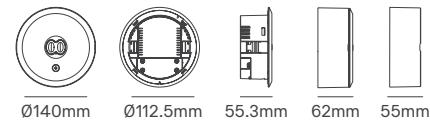

DOTLUX PRO

Voltage	Body Material	IP	Type	Mounting Type
220-240V	Polycarbonate Diffuser & ABS Housing	IP20	Non Maintained Maintained/Non Maintained	Recessed/Surface

Model	Power	Colour Temperature (CCT)	Total Luminous Flux (±5%)	Battery	Size	Cut-out	SKU
Dotlux PRO	6W	6500K	450lm	3 Hours 3.6V 600mAh Ni-Cad	Ø140x55.3mm	Ø115mm-Ø120mm	ILEM-00052

Options for Dotlux and Dotlux PRO (Not included)