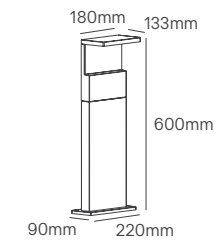

PIRI

Voltage	Body Material	Beam Angle	IP	Mounting Type
24V	Aluminum House + PMMA	110°	IP65	Recessed / Inground

Power	Colour Temperature (CCT)	Total Luminous Flux (±5%)	Size	Housing Colour	SKU
1W	3000K	35lm	1000x16xØ45mm	Green RAL 6003	ILAR-03543
			1000x16xØ45mm	Corten	ILAR-03544
			1000x16xØ45mm	Grey	ILAR-03545
			500x16xØ45mm	Green RAL 6003	ILAR-03546
			500x16xØ45mm	Corten	ILAR-03547
			500x16xØ45mm	Grey	ILAR-03548

SHIRA

Voltage	Body Material	IP	Mounting Type
100-240V	Aluminium/Glass	IP65	Surface

Power	Type of Bulb	Housing Colour	SKU
MAX 13W	1x E27	Grey	ILAR-00874

*Lamps not included.

ALFA

Voltage	Body Material	Beam Angle	IP	Mounting Type
100-240V	Aluminium	120°	IP65	Surface

Power	Colour Temperature (CCT)	Total Luminous Flux (±5%)	Housing Colour	SKU
13W	3000K	850lm	Grey RAL 7016	ILAR-01685