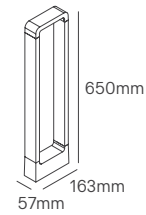

Voltage	Body Material	Beam Angle	IP	Mounting Type
220-240V	Aluminium	230°	IP65	Surface

Power	Colour Temperature (CCT)	Total Luminous Flux (±5%)	Housing Colour	SKU
7W	3000K	370lm	Black	ILAR-02081