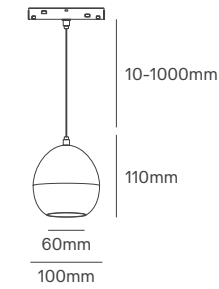

SUSPENDED DROP