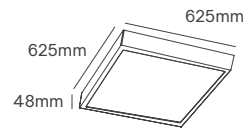

BOARD SURFACE

Voltage	Body Material	Beam Angle	IP	Mounting Type
220-240V	Aluminium	90°	IP40	Surface

Power	Colour Temperature (CCT)	Total Luminous Flux (±5%)	UGR	Housing Colour	SKU
625X625 140LM/W					
23W/29W/35W/40W	3CCT 3000K-3500K-4000K	5600lm	<19	White	ILAR-03671
1225X325 140LM/W					
20W/25W/30W/35W	3CCT 3000K-3500K-4000K	4900lm	<19	White	ILAR-03670
1520X325 145LM/W					
25W/30W/35W/43W	3CCT 3000K-3500K-4000K	6200lm	<19	White	ILAR-02945