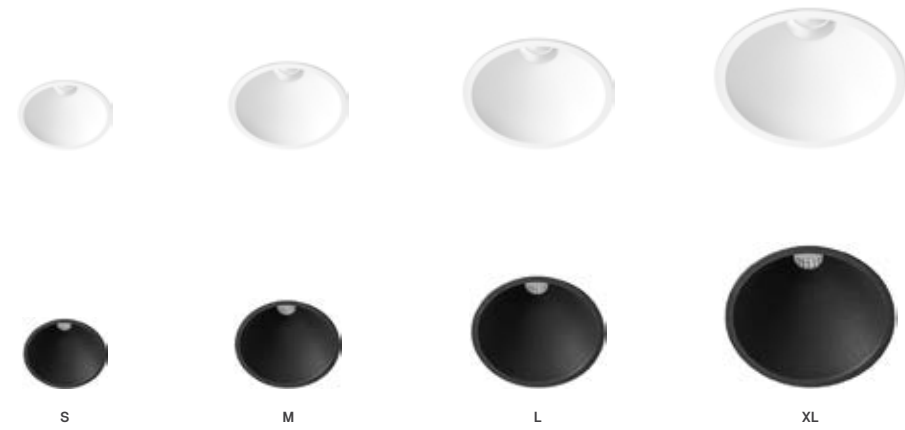

SIZE

Voltage	Body Material	Beam Angle	IP	Dimmable	Mounting Type
220-240V	Aluminium	38°-60°	IP54 Front IP40 Back	Triac	Recessed

Power	Colour Temperature (CCT)	Total Luminous Flux (±5%)	Size	Cut-out	Beam Angle	Housing Colour	SKU
5W	3CCT 2700K-3200K-4000K	400lm	Ø65x73mm	Ø55mm	38°	White	ILAR-03699
		300lm			38°	Black	ILAR-03709
10W	3CCT 2700K-3200K-4000K	830lm	Ø83x69mm	Ø75mm	38°	White	ILAR-03722
		757lm			38°	Black	ILAR-03725
		779lm			60°	White	ILAR-03700
		700lm			60°	Black	ILAR-03710
15W	3CCT 2700K-3200K-4000K	1092lm	Ø105x88mm	Ø90mm	38°	White	ILAR-03723
		980lm			38°	Black	ILAR-03726
		1735lm			60°	White	ILAR-03701
		978lm			60°	Black	ILAR-03711
30W	3CCT 2700K-3200K-4000K	2532lm	Ø159x118mm	Ø145mm	38°	White	ILAR-03724
		2091lm			38°	Black	ILAR-03727
		2520lm			60°	White	ILAR-03702
		2283lm			60°	Black	ILAR-03712