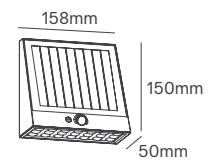

BLOK

Solar Panel	Body Material	Beam Angle	IP	Mounting Type
Monocrystalline Silicon 4.86 1.5W	ABS+PC	120°	IP65	Surface

Power	Colour Temperature (CCT)	Total Luminous Flux (±5%)	Housing Colour	SKU
6W	4000K	1000lm	Grey	ILAR-02289

ZUN

Solar Panel	Body Material	Beam Angle	IP	Mounting Type
Monocrystalline Silicon 4.86 1W	ABS+PC	120°	IP65	Surface

Power	Colour Temperature (CCT)	Total Luminous Flux (±5%)	Housing Colour	SKU
6W	4000K	1000lm	Grey	ILAR-02291

KOY

Solar Panel	Body Material	Beam Angle	IP	Mounting Type
Monocrystalline Silicon 4.86V 2W	ABS+PC	120°	IP65	Surface

Power	Colour Temperature (CCT)	Total Luminous Flux (±5%)	Housing Colour	SKU
6W	4000K	1000lm	Grey	ILAR-02290