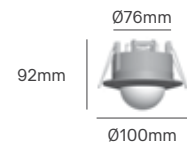

ST42C

Voltage	Detection Angle	IP	Type	Dimming	Mounting Type
220-240V	360°	IP20	Infrared	No	Recessed

Rated Load	Detection Distance	Installation Height	Installation	Size	Cut-out	SKU
2000W	20m	2.2-6m	False Ceiling	Ø100x92x56.2mm	Ø76mm	ILAR-02451