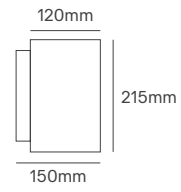

120—143

EXTERIOR

WALL SURFACE

ALL LIGHTING SOLUTIONS

CHUNK

Voltage	Body Material	Beam Angle	IP	Mounting Type
220-240V	Aluminium Alloy	30°	IP66	Surface

Power	Colour Temperature (CCT)	Total Luminous Flux (±5%)	Housing Colour	SKU
Power Switch 40W-36W-30W-25W-20W	3CCT 2700K- 3000K-4000K	4800lm	Dark Grey	ILAR-02625