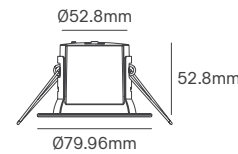

JACK

Voltage	Body Material	Beam Angle	Dimmable	IP	Mounting Type
220-240V	Aluminium	60°	TRIAC	IP65 Front IP40 Back	Recessed

Power	Colour Temperature (CCT)	Total Luminous Flux (±5%)	Housing Colour	SKU
6W	2CCT 3000K-4000K	680lm	Black	ILAR-02419

Mandatory Options (Not included)

MATT

Voltage	Body Material	Beam Angle	Dimmable	IP	Mounting Type	Rotable
220-240V	Aluminium	360°	TRIAC	IP65 Front IP40 Back	Recessed	Yes

Power	Colour Temperature (CCT)	Total Luminous Flux (±5%)	Housing Colour	SKU
6W	4CCT 2700K-3000K-4000K-6000K	680lm	Black	ILAR-02414

Options (Not included)

ROB

Voltage	Body Material	Beam Angle	Dimmable	IP	Mounting Type	Rotable
220-240V	Aluminium	60°	TRIAC	IP65 Front IP40 Back	Recessed	Yes

Power	Colour Temperature (CCT)	Total Luminous Flux (±5%)	Housing Colour	SKU
7W	2CCT 3000K- 4000K	675lm	Black	ILAR-02387

Mandatory Options (Not included)