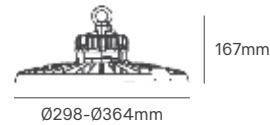

COBALT

Voltage	Body Material	Beam Angle	IP	Dimmable	Sensor	Mounting Type
220-240V	Aluminum Alloy	90°	IP65	0-10V	Zhaga (Optional)	Loop Hanging/Ceiling Mounting

Power	Colour Temperature (CCT)	Total Luminous Flux (±5%)	Housing Colour	SKU
150W	3CCT 3000K-4000K-5000K	27000lm	Ral 9007 Grey	ILAR-02205

FORGE HIGH TEMPERATURE (70°C)

Voltage	Body Material	Beam Angle	IP	Dimmable	Mounting Type
120-277V	Aluminum Alloy	120°	IP66	0-10V	Ceiling Mounting

Power Switch	Colour Temperature (CCT)	Total Luminous Flux (±5%)	Housing Colour	Size	SKU
100W-120W-140W-160W-180W-200W	4000K	37000lm	Black	Ø400x184mm	ILAR-03624

TECH

Voltage	Body Material	Beam Angle	Dimming	IP	Mounting Type
220-277VAC	Aluminum Alloy	90°	(0-10V)	IP65	Ceiling Mounting

Power	Colour Temperature (CCT)	Total Luminous Flux (±5%)	Housing Colour	Size	SKU
150W	5000K	24000lm	Black	Ø298x167mm	ILAR-01044
200W		32000lm		Ø364x166mm	ILAR-01045

SIRIUS

Body Material	Beam Angle	IP	Mounting Type
Aluminium	110°	IP65	Surface

Power	Colour Temperature (CCT)	Total Luminous Flux (±5%)	Housing Colour	SKU
40W	4000K	5400lm	Black	ILAR-00709
	5000K	5400lm		ILAR-00514
80W	4000K	10800lm	Black	ILAR-00851
	5000K	10800lm		ILAR-00515
	3CCT 3000K-4000K-5000K	10800lm		ILAR-01935

DOB ECO

Voltage	Body Material	Beam Angle	IP	Mounting Type
220-240V	Aluminum Alloy	120°	IP65	Suspended

Power	Colour Temperature (CCT)	Total Luminous Flux (±5%)	Housing Colour	SKU
150W	5000K	18000lm	Black	ILAR-01046
200W		24000lm		ILAR-01644