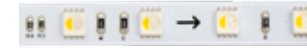

SPI DIGITAL COB/SMD 24V

Voltage	Beam Angle	IP	Mounting Type
24V	120°	IP20	Surface

Model	Power	Colour Temperature (CCT)	Total Luminous Flux (±5%)	Roll	Width	IP	SKU
COB	12W	2700K	807lm/m	5m	10mm	IP20	ILAR-03249
COB	12W	3000K	807lm/m		10mm	IP20	ILAR-03250
COB	12W	4000K	892lm/m		12mm	IP20	ILAR-03064
COB	12W	6000K	843lm/m		10mm	IP20	ILAR-03251
COB	12W	CCT 2700K-6500K	843lm/m	5m	10mm	IP20	ILAR-03252
SMD	11W	RGBW	460lm/m		10mm	IP20	ILAR-01703
SMD	22W	RGB	880lm/m		10mm	IP20	ILAR-02334
SMD	22W	RGB	600lm/m		12mm	IP20	ILAR-02335

Options (Not included)