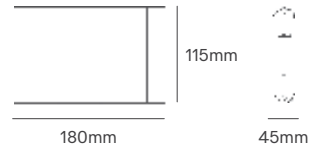

AXEL

Voltage	Body Material	IP	Beam Angle	Mounting Type
220-240V	Die-Casting Aluminium	IP65	2x 0-100°	Surface

Power	Colour Temperature (CCT)	Total Luminous Flux (±5%)	Housing Colour	SKU
2x 6W	3000K	415lm	Grey White	ILAR-00815 ILAR-03715

THULE

Voltage	Body Material	IP	Beam Angle	Mounting Type
220-240V	Die-Casting Aluminium	IP54	120°	Surface

Power	Colour Temperature (CCT)	Total Luminous Flux (±5%)	Housing Colour	SKU
12W	3000K	415lm	Grey	ILAR-00820

NUT

Voltage	Body Material	IP	Beam Angle	Mounting Type
220-240V	Die-Casting Aluminium	IP54	2x 110°	Surface

Power	Colour Temperature (CCT)	Total Luminous Flux (±5%)	Housing Colour	SKU
2x 3W	3000K	450lm	Grey	ILAR-00814

AXIS

Voltage	Body Material	IP	Beam Angle	Mounting Type
220-240V	Aluminium	IP65	36°	Surface

Model	Power	Colour Temperature (CCT)	Total Luminous Flux (±5%)	Housing Colour	SKU
Single	5W	3000K	45lm	Matt Black	ILAR-02237
Double	10W		88lm		ILAR-02238