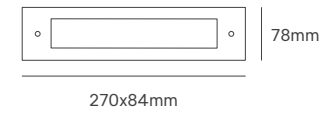

Voltage	Body Material	Beam Angle	IP	Mounting Type
220-240V	Die-cast Aluminum	110°	IP65	Recessed

Power	Colour Temperature (CCT)	Total Luminous Flux (±5%)	Cut-out	Housing Colour	SKU
11W	3000K	680lm	251x72mm	Grey	ILAR-00821