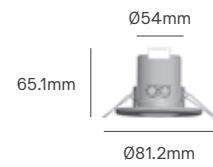

ST40

Voltage	Detection Angle	IP	Type	Dimming	Mounting Type
220-240V	360°	IP20	Infrared	No	Recessed

Rated Load	Detection Distance	Installation Height	Installation	Size	Cut-out	Colour	SKU
800W	8m	2.2-4m	False Ceiling	Ø81.2x65.1mm	Ø54mm	White Black All Black	ILAR-01179 ILAR-01956 ILAR-02591