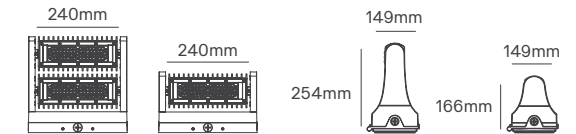

SIRIUS

Body Material	Beam Angle	IP	Mounting Type
Aluminium	110°	IP65	Surface

Power	Colour Temperature (CCT)	Total Luminous Flux (±5%)	Housing Colour	SKU
40W	4000K	5400lm	Black	ILAR-00709
	5000K	5400lm		ILAR-00514
80W	4000K	10800lm	Black	ILAR-00851
	5000K	10800lm		ILAR-00515
	3CCT 3000K-4000K-5000K	10800lm		ILAR-01935

DOB ECO

Voltage	Body Material	Beam Angle	IP	Mounting Type
220-240V	Aluminum Alloy	120°	IP65	Suspended

Power	Colour Temperature (CCT)	Total Luminous Flux (±5%)	Housing Colour	SKU
150W	5000K	18000lm	Black	ILAR-01046
200W		24000lm		ILAR-01644