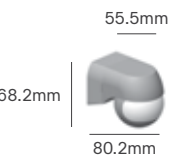

ST11

Voltage	Detection Angle	IP	Type	Dimming	Mounting Type
220-240V	180°	IP44	Infrared	No	Surface

Rated Load	Detection Distance	Installation Height	Installation	Size	SKU
800W	12m	1.8-2.5m	Wall	80.2x55.5x68.2mm	ILAR-00257