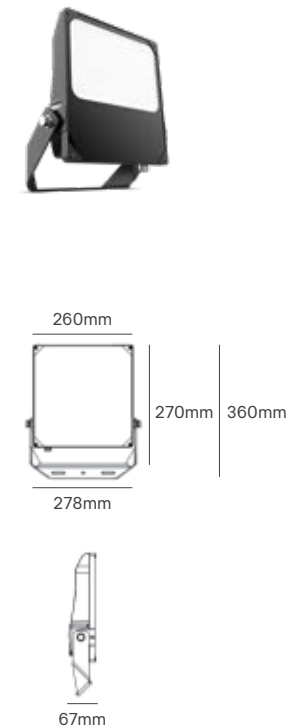

PROJECTOR SLIM

Voltage	Body Material	Beam Angle	IP	Mounting Type
220-240V	Die Cast Aluminium	120°	IP65	Bracket Mounting

Power	Colour Temperature (CCT)	Total Luminous Flux (±5%)	Housing Colour	SKU
10W	3000K	800lm	Black	ILAR-00094
10W	4000K	850lm		ILAR-01947
10W	6000K	900lm		ILAR-00126
20W	3000K	1700lm		ILAR-00392
20W	4000K	1750lm		ILAR-01948
20W	6000K	1800lm		ILAR-00127
30W	3000K	2600lm		ILAR-00393
30W	4000K	2650lm		ILAR-01949
30W	6000K	2700lm		ILAR-00128
50W	3000K	4000lm		ILAR-00394
50W	4000K	4250lm		ILAR-01950
50W	6000K	4500lm		ILAR-00129
10W	4000K	900lm	White	ILAR-00175
10W	6000K	900lm		ILAR-00174
20W	4000K	1700lm		ILAR-00532
20W	6000K	1700lm		ILAR-00176
30W	4000K	2500lm		ILAR-00535
30W	6000K	2700lm		ILAR-00177
50W	4000K	4000lm		ILAR-00538
50W	6000K	4500lm		ILAR-00178

POLYCARBONATE

Voltage	Body Material	Beam Angle	IP	Mounting Type
220-240V	ABS + PC	120°	IP65	Bracket Mounting

Power	Colour Temperature (CCT)	Total Luminous Flux (±5%)	Housing Colour	SKU
10W	6000K	900lm	Black	ILAR-00935
20W		1800lm		ILAR-00936
30W		2700lm		ILAR-00937
50W		4500lm		ILAR-00938

BLAZE

Voltage	Body Material	Beam Angle	IP	Mounting Type
120-277V	Die Cast Aluminium	120°	IP66	Bracket Mounting

Power Switch	Colour Temperature (CCT)	Total Luminous Flux (±5%)	Size	Housing Colour	SKU
50W-80W-100W	3CCT 3000K-	16000lm (Max.)	270x290x58mm	Grey	ILAR-02219
120W-150W-200W	4000K-5000K	32000lm (Max.)	320x328x64mm		ILAR-02220
200W-240W-300W		48000lm (Max.)	370mmx392x78mm		ILAR-02221

MASTER PRO

Voltage	Body Material	Beam Angle	IP	Mounting Type
220-240V	Die Cast Aluminium	Assymetrical	IP66	Bracket Mounting