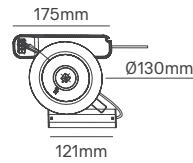

DOTLUX

Voltage	Body Material	IP	Type	Mounting Type
220-240V	Polycarbonate Diffuser & ABS Housing	IP20	Non Maintained Maintained/Non Maintained	Recessed/Surface

Model	Power	Colour Temperature (CCT)	Total Luminous Flux (±5%)	Battery	Size	Cut-out	SKU
Dotlux	2W	6500K	200lm	3 Hours LiFePO4 6.4V600mAh	Ø130x121x175mm	Ø115mm-Ø120mm	ILEM-00051