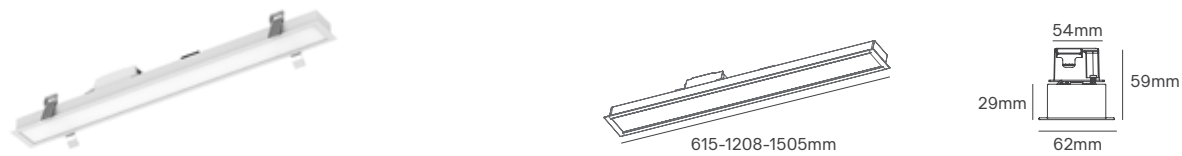

58—77

INTERIOR

LINEAR LIGHT AND SUSPENSION

ALL LIGHTING SOLUTIONS

LYNX LINEAR RECESSED

Voltage	Body Material	Beam Angle	IP	Mounting Type
200-240V	Aluminium	110°	IP40	Recessed

Power	Colour Temperature (CCT)	Total Luminous Flux (±5%)	Size	Cut-out	Housing Colour	SKU
15W	3000K-	1400-1600lm	615x62x29mm	607x54mm	White RAL 9016	ILAR-01583
30W	4000K-5700K	3100-3400lm	1208x62x29mm	1201x54mm		ILAR-01584
37W		3820-4190lm	1505x62x29mm	1499x54mm		ILAR-02921