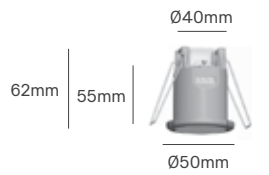

ST40A

Voltage	Detection Angle	IP	Type	Dimming	Mounting Type
220-240V	360°	IP20	Infrared	No	Recessed

Rated Load	Detection Distance	Installation Height	Installation	Size	Cut-out	Colour	SKU
800W	8m	2.2m-4m	False Ceiling	Ø50x62mm	Ø40mm	White Black	ILAR-02054 ILAR-03728