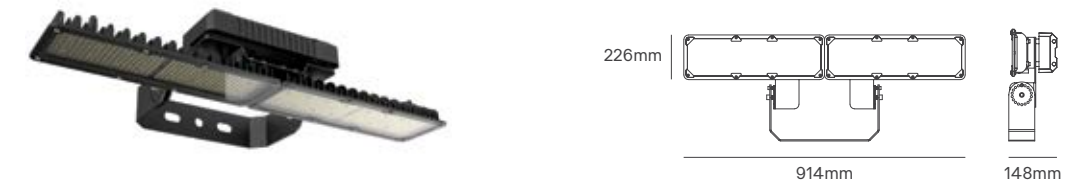

PADELITE PRO

Voltage	Body Material	Beam Angle	IP	Dimmable	Mounting Type
100-240V	Die Cast Aluminium	OP01-Asy	IP66	0-10V	Bracket/Pole Mounting

Power Switch	Colour Temperature (CCT)	Total Luminous Flux (±5%)	Housing Colour	SKU
240W-320W	4000K	51200lm Max.	Black	ILAR-03751

On-request	Colour Temperature (CCT)	Total Luminous Flux (±5%)	Housing Colour	SKU
240W to 320W	3000K or 4000K or 5000K or 5700K or RGBW			

Options (Not included)