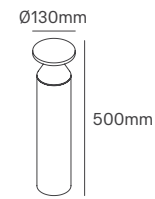

ARCHI

Voltage	Body Material	Beam Angle	IP	Mounting Type
220-240V	Aluminium	120°	IP65	Surface

Power	Colour Temperature (CCT)	Total Luminous Flux (±5%)	Housing Colour	SKU
12W	3000K	600lm	Black Corten Dark Grey	ILAR-02082 ILAR-02778 ILAR-02784

JEDAI

Voltage	Body Material	Beam Angle	IP	Mounting Type
220-240V	Aluminium	360°	IP65	Surface

Power	Colour Temperature (CCT)	Total Luminous Flux (±5%)	Housing Colour	SKU
30W	3000K	2300lm	Grey	ILAR-02147

CALY

Voltage	Body Material	Beam Angle	IP	Mounting Type
220-240V	Aluminium	360°	IP65	Surface

Power	Colour Temperature (CCT)	Total Luminous Flux (±5%)	Housing Colour	SKU
12W	3000K	650lm	Grey	ILAR-00829