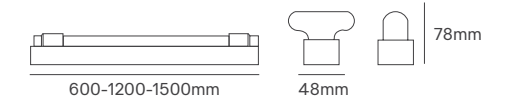

RÉGUAS T8

Voltage	Body Material	Type of Bulb	IP	Mounting Type
220-240V	Aluminium/PVC	Tube T8	IP20	Surface

Max Power	Model	Model Size	Housing Colour	SKU
1x 30W	Single	600mm	White	ILAR-00270
2x 30W	Double			ILAR-00271
1x 30W	Single	1200mm		ILAR-00272
2x 30W	Double			ILAR-00273
1x 30W	Single	1500mm		ILAR-00274
2x 30W	Double			ILAR-00275