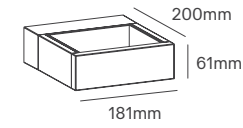

ARCO

Voltage	Body Material	Beam Angle	IP	Mounting Type
220-240V	Aluminium	110°	IP65	Wall Surface

Power	Colour Temperature (CCT)	Total Luminous Flux (±5%)	Housing Colour	SKU
10W	2700K	715lm	White Antracite	ILAR-02771 ILAR-02772

KANE WALL

Voltage	Body Material	IP	Mounting Type
100-240V	Aluminium	IP65	Surface

Power	Colour Temperature (CCT)	Total Luminous Flux (±5%)	Housing Colour	SKU
10W	2CCT 3000K-4000K	650lm	Grey RAL 7016	ILAR-01682

ALFA WALL

Voltage	Body Material	IP	Mounting Type
100-240V	Aluminium	IP65	Surface

Power	Colour Temperature (CCT)	Total Luminous Flux (±5%)	Housing Colour	SKU
13W	3000K	850lm	Grey RAL 7016	ILAR-01684