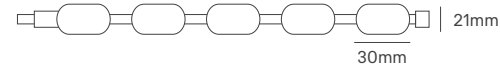

MODULAR WALL WASHER FLEXIBLE 24V