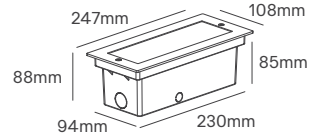

CUADRADO

Voltage	Body Material	Beam Angle	IP	Mounting Type		
220-240V	Aluminium	120°	IP65	Recessed		
Power	Colour Temperature (CCT)	Total Luminous Flux (±5%)	Size	Cut-out	Housing Colour	SKU
20W	3CCT 3000K-4000K-6500K	1200lm	200x200x95mm	190x190x80mm	White Grey	ILAR-02145 ILAR-02146

CEDAR

Voltage	Body Material	Beam Angle	IP	Mounting Type		
220-240V	Die-casting Aluminium	100°	IP65	Recessed		
Power	Colour Temperature (CCT)	Total Luminous Flux (±5%)	Size	Cut-out	Housing Colour	SKU
3W	3000K	100lm	80x80x46mm	Ø74mm	Grey	ILAR-00822

80x80mm

SKILL

Voltage	Body Material	Beam Angle	IP	Mounting Type			
220-240V	PC+ABS Housing, PC Diffuser	110°	IP65	Recessed			
Model	Power	Colour Temperature (CCT)	Total Luminous Flux (±5%)	Size	Cut-out	Housing Colour	SKU
Skill 1x E27	9W Max.	1x E27		247x108x88mm	230x94x85mm	White RAL 9016 Black RAL 9005 Stainless Steel	ILAR-02936 ILAR-02937 ILAR-02938
Skill	10W	3CCT 3000K-4000K-6500K	380lm	247x108x88mm	230x94x85mm	White RAL 9016 Black RAL 9005 Stainless Steel	ILAR-02939 ILAR-02940 ILAR-02941
Skill Brick	10W	3CCT 3000K-4000K-6500K	380lm	247x108x88mm	230x94x85mm	White RAL 9016 Black RAL 9005	ILAR-02942 ILAR-02943

Options (Included / Incluidas / Includido)

Recessed Box
ILAR-02944