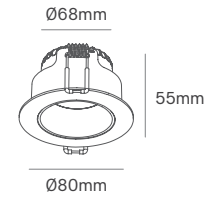

TORQ

Voltage	Body Material	Beam Angle	UGR	IP	Dimmable	Mounting Type
220-240V	Aluminium	60°	<22	IP65 Front IP40 Back	Triac	Recessed

Model	Power	Colour Temperature (CCT)	Total Luminous Flux (±5%)	Size	Cut-out	Housing Colour	SKU
Fixed	8W	3CCT 2700K-	700lm	Ø80x40mm	Ø68mm	White RAL 9016	ILAR-03677
Rotable	8W	3000K-4000K	700lm	Ø80x40mm	Ø68mm	White RAL 9016	ILAR-03676
Deep	8W		700lm	Ø80x55mm	Ø68mm	White RAL 9016	ILAR-03678

MODULE EYE ZOOM

Voltage	Body Material	Beam Angle	IP	Mounting Type
220-240V	Aluminium	18°-26°-36°-50°	IP20	Recessed

Power	Colour Temperature (CCT)	Total Luminous Flux (±5%)	Housing Colour	SKU
Switch 4W-6W-8W	3CCT 2700K-3000K-4000K	750lm	White	ILAR-02964
Switch 7W-9W-11W	3CCT 2700K-3000K-4000K	900lm	White	ILAR-02837

*Compatible with all GU10 Fitting

Options (Not included)