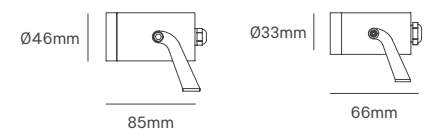

VALL II

Voltage	Body Material	IP	Mounting Type		
100-265V	Aluminium	IP67	Bracket		
Power	Colour Temperature (CCT)	Total Luminous Flux (±5%)	Housing Colour	Beam Angle	SKU
3W	3000K	190lm	Grey	15°	ILAR-03731
			Green RAL 6003		ILAR-03732
			Corten		ILAR-03733
8W	3000K	640lm	Grey	36°	ILAR-03540
			Green RAL 6003		ILAR-03541
			Corten		ILAR-03542

Options (Not included)

Anti-Glare Snoot - Grey ILAR-03734 - 3W ILAR-03774 - 8W ILAR-03553 - 15W	Anti-Glare Snoot - Green ILAR-03735 - 3W ILAR-03776 - 8W ILAR-03552 - 15W	Anti-Glare Snoot - Corten ILAR-03736 - 3W ILAR-03775 - 8W ILAR-03551 - 15W	Pole with Spike/Base - Grey ILAR-03737	Pole with Spike/Base - Green ILAR-03738
Pole with Spike/Base - Corten ILAR-03739	Spike ILAR-00969