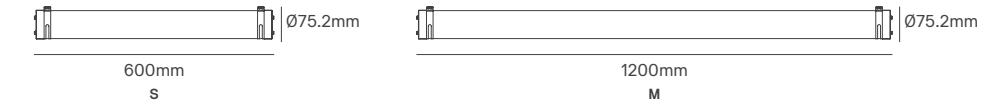

DURA TERMAX - HIGH TEMPERATURE

Voltage	Body Material	Beam Angle	IP	Mounting Type
200-240V	Stainless Steel+Borosilicate Glass	140°	IP69K	Suspended/Surface

Power	Colour Temperature (CCT)	Total Luminous Flux (±5%)	Housing Colour	SKU
15W	4000K	1950lm	White	ILAR-03292
35W		4550lm		ILAR-03293