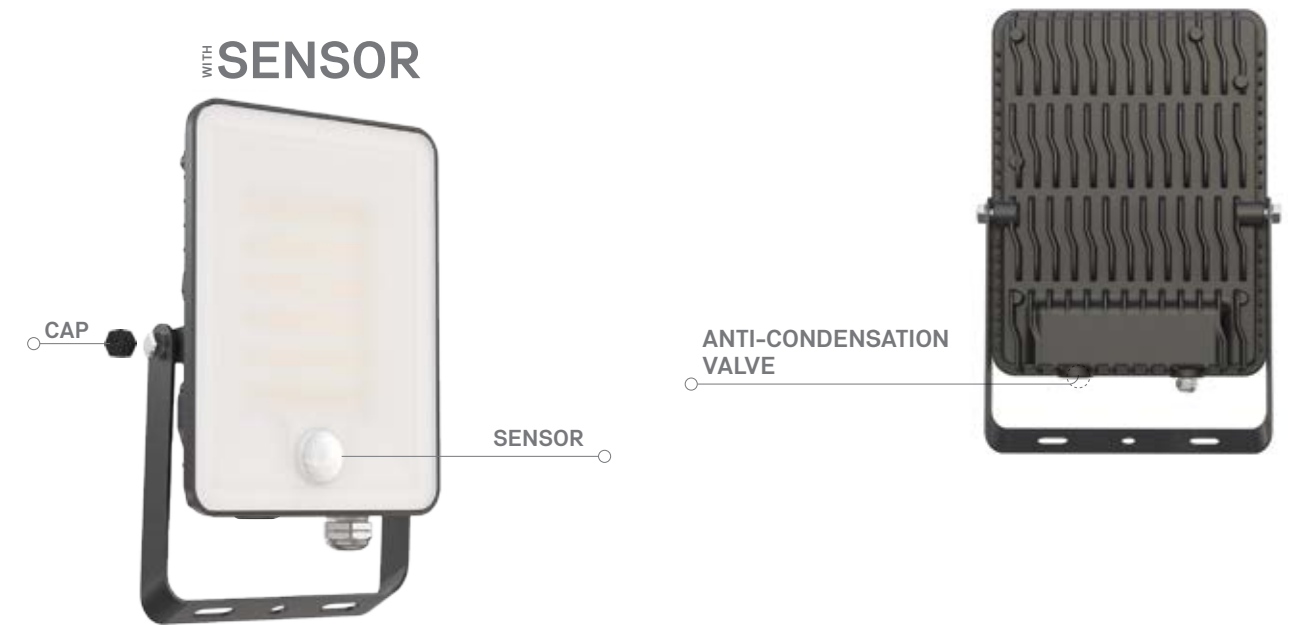

WITH SENSOR