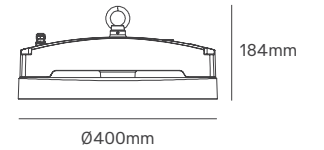

FORGE HIGH TEMPERATURE (70°C)