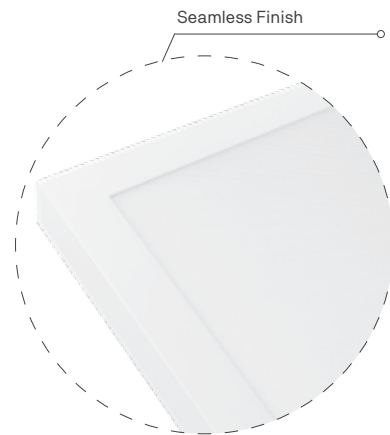

EDGELIT

LED PANEL

600X600	PRO	40W	100LM/W
	HIGH LUMEN PRO	40W	130LM/W

600X300	PRO	22W	110LM/W

1200X300	PRO	40W	100LM/W

1500X300	PRO	40W	120LM/W

1200X600	PRO	40W	150LM/W

ALL LIGHTING SOLUTIONS