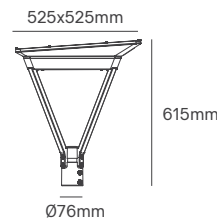

SQUARE SOLAR