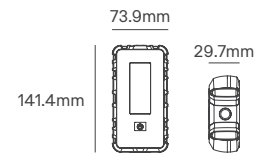

188—191

WORKLIGHT

CONSTRUCTION LIGHTING

ALL LIGHTING SOLUTIONS

POCKET PROJECTOR

Voltage	Body Material	Beam Angle	IP	Mounting Type
24V	Polycarbonate	120°	IP54	Surface

Power	Colour Temperature (CCT)	Total Luminous Flux (±5%)	Working Time	Housing Colour	SKU
10W	6500K	800lm	1.5h - 100% (800lm) 3H - 50% (400lm) 8H - 10% (80lm Top Light)	Green/Black	ILAR-02856