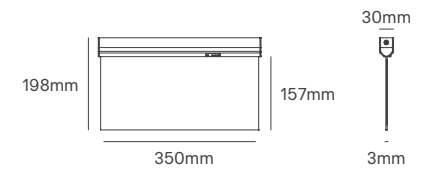

SIGLUX 5-IN-1

Voltage	Body Material	IP	Type
220-240V	PMMA Exit Panel & Polycarbonate	IP20	Maintained/Non Maintained

Model	Power	Total Luminous Flux (±5%)	Battery	Mounting Type	SKU
Siglux	2.5W	100lm	6 Hours 3.6V 500mAh NiCad	Surface	ILEM-00054
Siglux 5-in-1	3W	100lm	3 Hours 3.2V 1.6Ah LiFePO4	Surface/Suspended/ Wall/Recessed	ILEM-00072

Options (Not included)

ACCESSORIES

		Housing Colour	IP	Body Material	SKU
	Remote Controller 02TIE01 AL	White	IP20	Aluminium	ILEM-00047
	Emergency Kit for LED Panel and Downlights Output: 20-55V	White	IP20	Aluminium	ILEM-00062
	Emergency Kit for LED Panel and Downlights Output: 60-300V	White	IP20	Aluminium	ILEM-00063
	Emergency Kit for LED Tube 8-25W	White	IP20	Aluminium	ILEM-00027