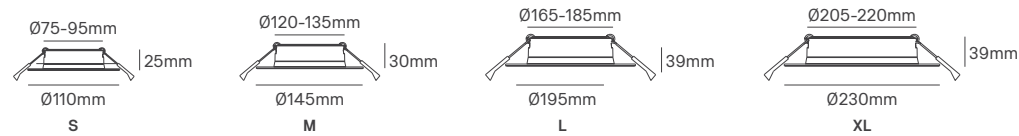

FLEXI II

Voltage	Body Material	Beam Angle	UGR	IP	Mounting Type
220-240V	Aluminium+PC	120°	<19	IP54 Front IP40 Back	Recessed

Power	Colour Temperature (CCT)	Total Luminous Flux (±5%)	Size	Cut-out	Housing Colour	SKU
7W	3CCT 3000K-4000K-5700K	840lm	Ø110x25mm	Ø75-95mm	White RAL 9016	ILAR-02243
12W		1620lm	Ø145x30mm	Ø120-135mm		ILAR-02244
18W		2520lm	Ø195x39mm	Ø165-185mm		ILAR-02245
24W		3360lm	Ø230x39mm	Ø205-220mm		ILAR-02246

Options (Not included)

Surface KIT - D110	Surface KIT - D145	Surface KIT - D195
Ø114x70mm	Ø149x75mm	Ø199x75mm
ILAR-02346	ILAR-02347	ILAR-02348