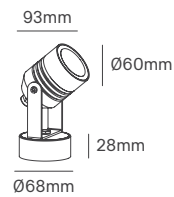

SIG

Voltage	Body Material	IP	Mounting Type
100-240V	Die-casting Aluminium	IP54	Bracket
Power	Type of Bulb	Housing Colour	SKU
MAX 35W	1x GU10	Grey	ILAR-01165

*Lamps not included.