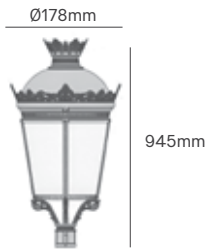

FERNANDINA

Voltage	Body Material	Beam Angle	Dimmable	IP	Mounting Type
100-240V	Die Cast Aluminium+PC	Multiple	Optional	IP66	Post top
Power	Colour Temperature (CCT)	Total Luminous Flux (±5%)	Size	Housing Colour	SKU
30W-100W Configurable	3000K/4000K/5000K	4200lm-14000lm	495x945mm	Black	On-request