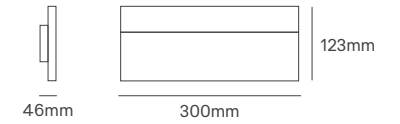

DLUX

Voltage	Body Material	IP	Type	Prepared for Remote Control	Mounting Type
220-240V	Polycarbonate	IP42	Maintained/Non Maintained	YES	Surface

Power	Colour Temperature (CCT)	Total Luminous Flux (±5%)	Battery	SKU
2.5W	4000K	300lm	3 Hours 3.2V 3200mAh LiFePO4 battery	ILEM-00081