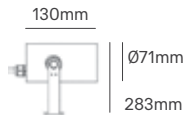

GARDEN LIGHT FUTC11

Voltage	Body Material	Beam Angle	IP	Mounting Type
100-240V	Aluminium	60°	IP66	Bracket/Spike

Power	Colour Temperature (CCT)	Total Luminous Flux (±5%)	Housing Colour	SKU
12W	RGB-CCT	1100lm	Black	ILAR-01870