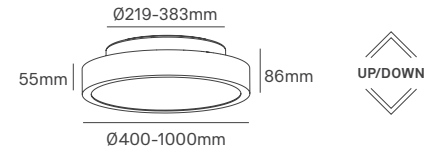

OFFICE PRO V2