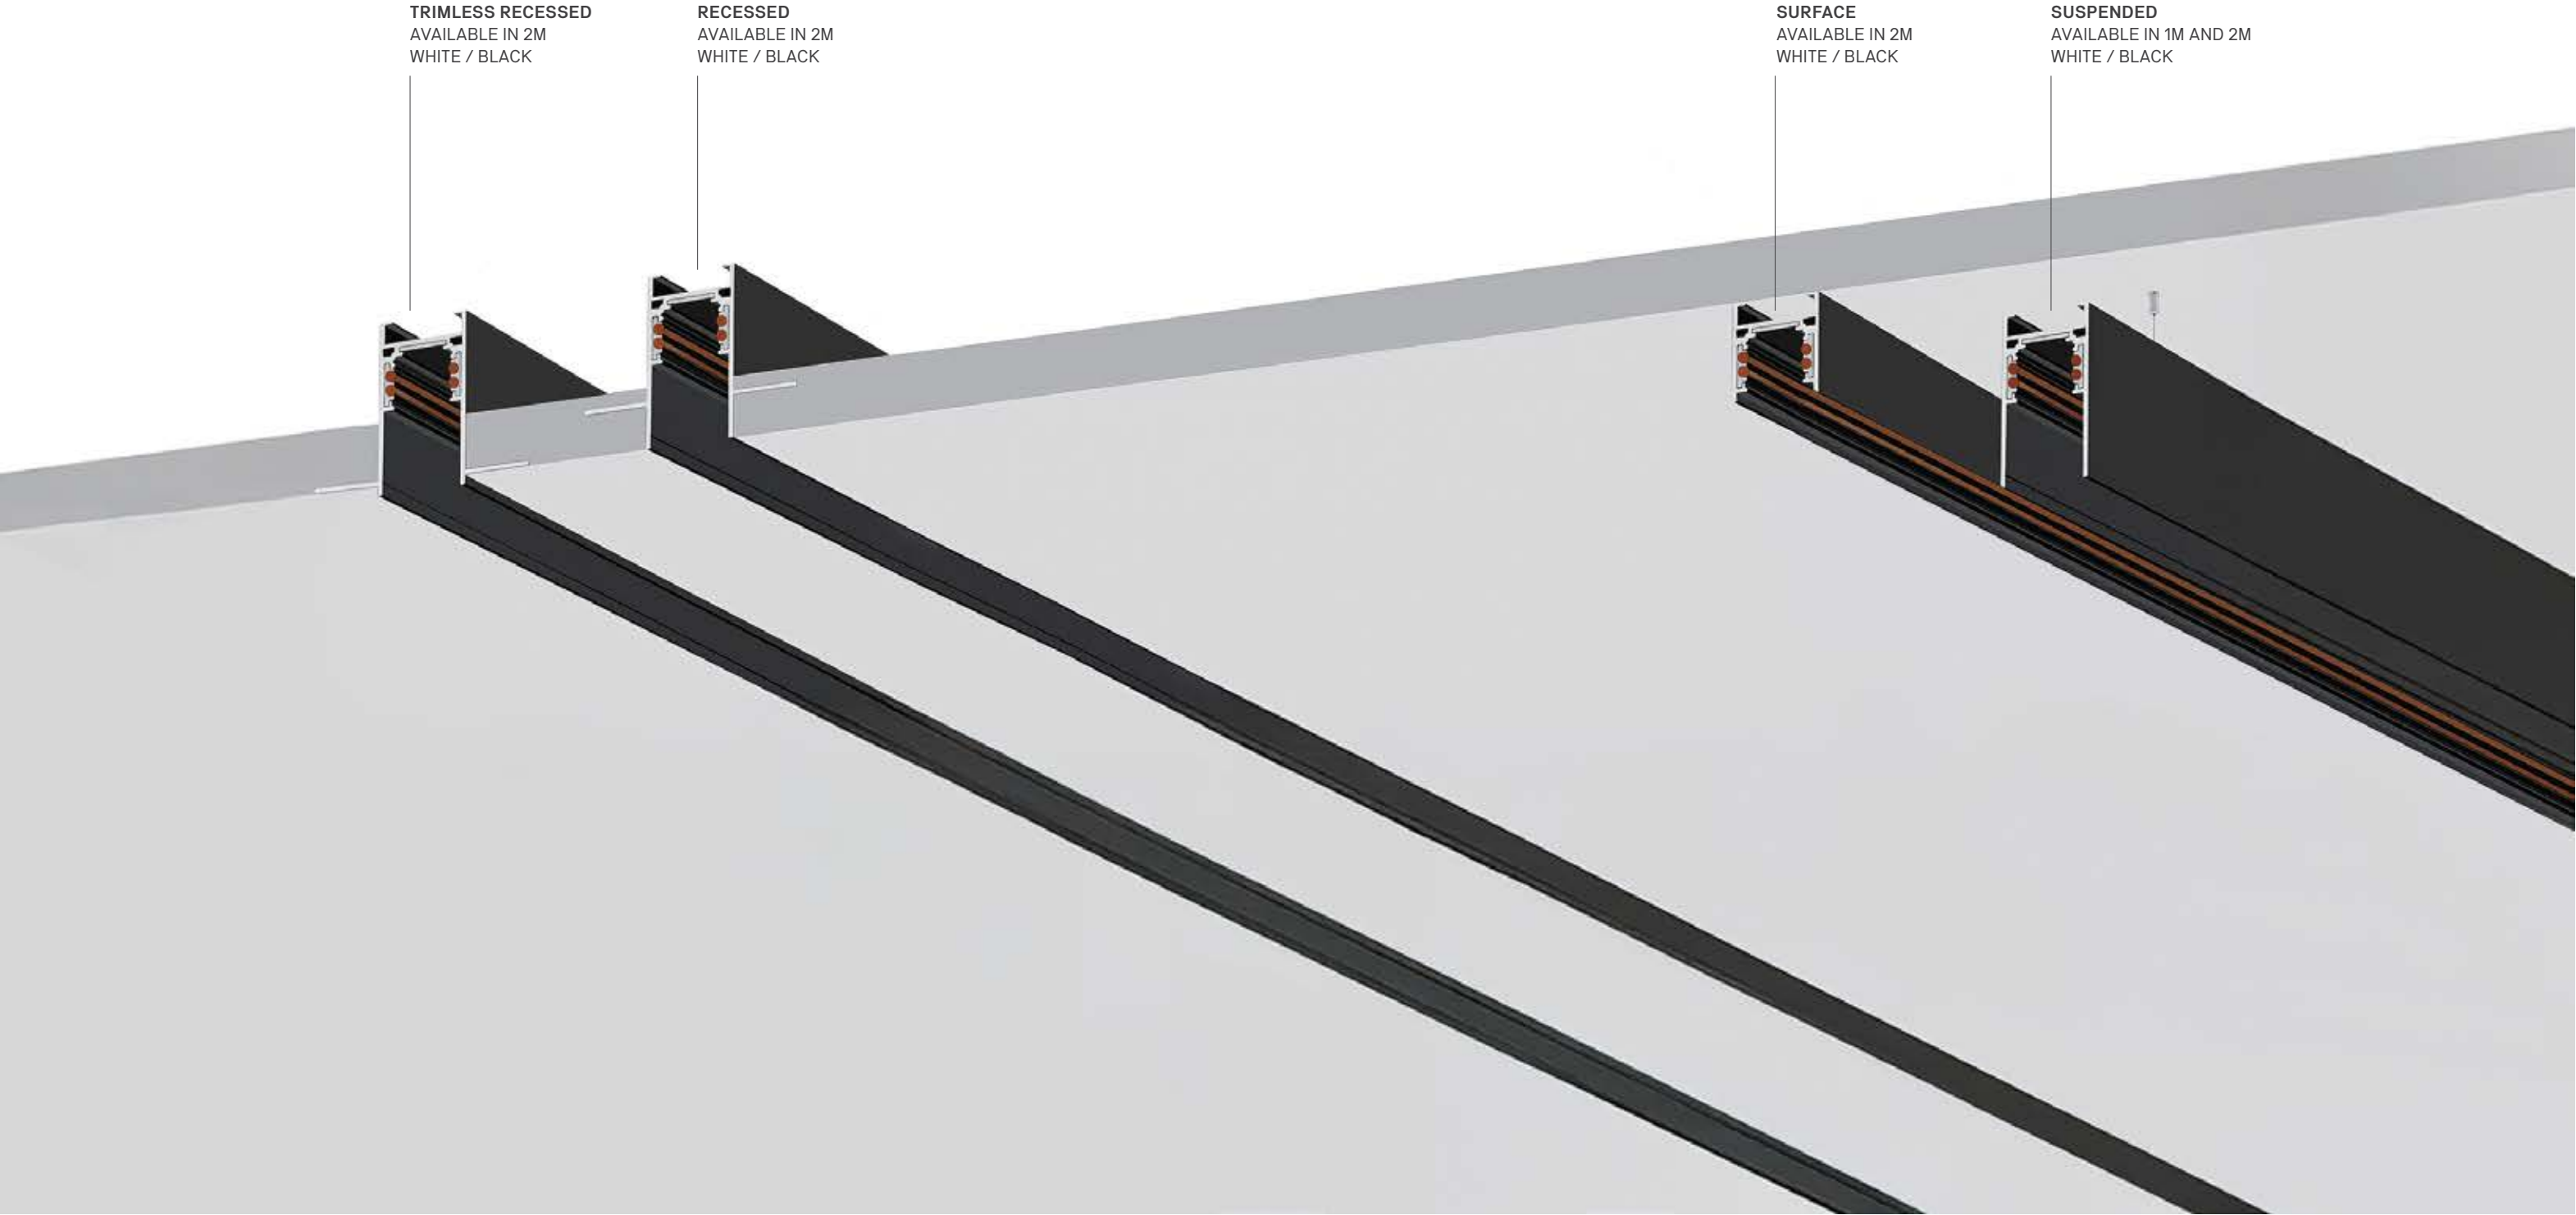

SUSPENDED DROP

TRACK BALL

LINEAR DOT

LINEAR OPAL

ALL LIGHTING SOLUTIONS

TRACKLIGHT INSTALLATION

This magnetic rail with two copper conductors on each side acts as the phase and neutral of the circuit to power the lights installed on it. It also includes an iron strip that attracts magnetic lights, making installation extremely simple, with no tools required.