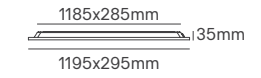

BACKLIT 1200X300 140LM/W