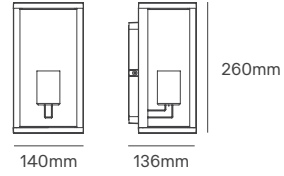

ARI

Voltage	Body Material	IP	Mounting Type
100-240V	Aluminium/Glass	IP65	Surface

Power	Type Of Bulb	Size	Housing Colour	SKU
MAX 25W	1x E27	140x260x136mm	Grey	ILAR-00882

*Lamps not included.