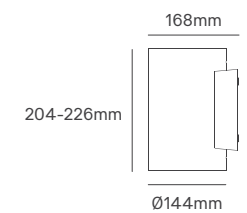

CLIF

Voltage	Body Material	Beam Angle	IP	Mounting Type
220-240V	Die-casting aluminium	80°	IP65	Wall Surface

Power	Colour Temperature (CCT)	Total Luminous Flux (±5%)	Housing Colour	SKU
20W	3000K	1950lm	Grey	ILAR-03716
2x 20W	3000K	3800lm	Grey	ILAR-03717