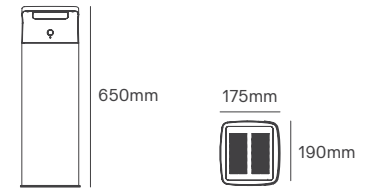

MOSS

Solar Panel	Body Material	Beam Angle	IP	Mounting Type
5V/6.5W Monocrystalline	6033 Aluminium PC	360°	IP65	Surface

Power	Colour Temperature (CCT)	Total Luminous Flux (±5%)	Housing Colour	SKU
3.5W	5000K	435lm	Black	ILAR-00430

PLUTO

Solar Panel	Body Material	Beam Angle	IP	Mounting Type
Monocrystalline Silicon	Aluminium	36°	IP65	Surface

Power	Colour Temperature (CCT)	Total Luminous Flux (±5%)	Housing Colour	SKU
2.5W	3000K	1150lm	Grey Corten	ILAR-03596 ILAR-03594