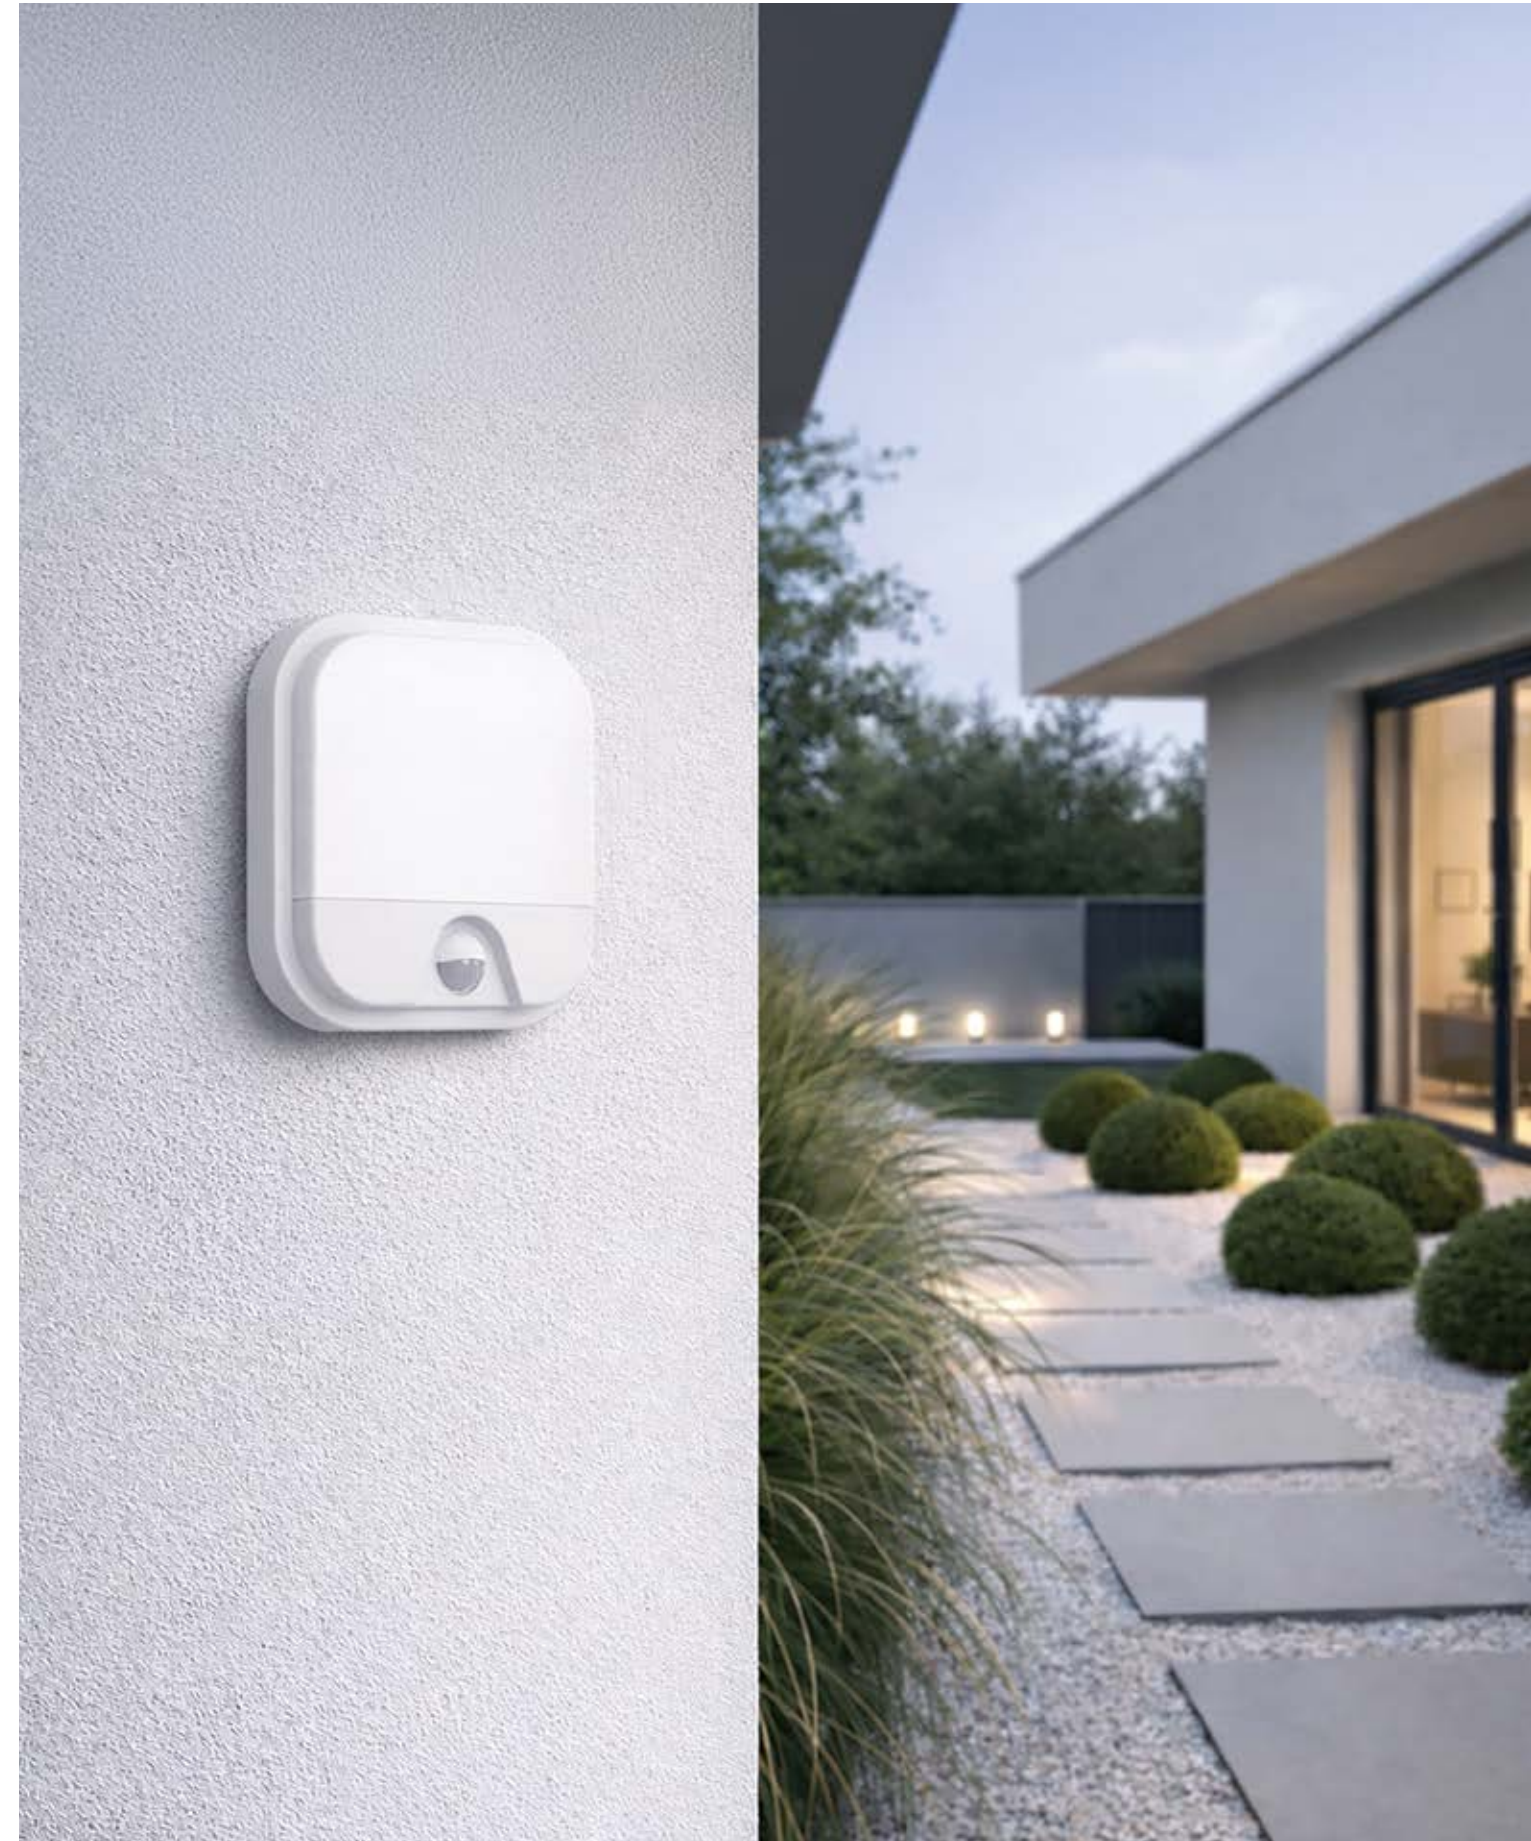

BULB WITH SENSOR

Voltage	Detection Angle	IP	Type	Dimming	Mounting Type
220-240V	360°	IP20	Microwave	No	Screw

Power	Color Temperature (CCT)	Total Luminous Flux (±5%)	Detection Distance	Installation Height	Size	SKU
7W	4000K	600lm	5m	2.3-5m	Ø60x108mm	ILAR-02055