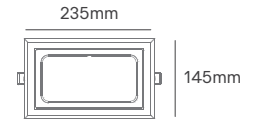

CHIADO

Voltage	Body Material	Beam Angle	IP	Mounting Type	Rotable
220-240V	Aluminium	100°	IP65 Front IP20 Back	Recessed	Yes

Power	Colour Temperature (CCT)	Total Luminous Flux (±5%)	Size	Cut-out	Housing Colour	SKU
32W	3CCT 3000K-4000K-5700K	3085lm	235x145x116.5mm	220x123mm	White	ILAR-02597