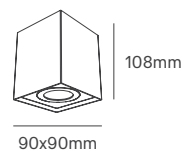

Voltage	Body Material	Beam Angle	IP	Mounting Type
200-240V	Aluminium	60°	IP54	Surface Mounted

Power	Colour Temperature (CCT)	Total Luminous Flux (±5%)	Housing Colour	SKU
10W	2700K	1090lm	White RAL 9016	ILAR-00998
			Black RAL 9005	ILAR-00999
10W	4000K	1090lm	White RAL 9016	ILAR-00996
			Black RAL 9005	ILAR-00997