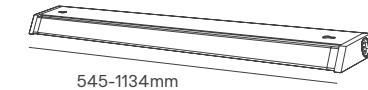

CABINET T5 ROTABLE