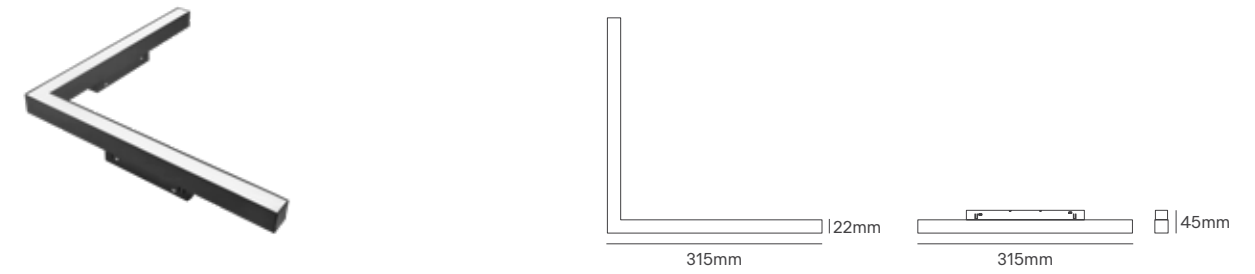

CORNER OPAL

Voltage	Body Material	Beam Angle	IP	Mounting Type
48V	Aluminium	120°	IP20	Tracklight 48V

Power	Colour Temperature (CCT)	Total Luminous Flux (±5%)	Size	Housing Colour	SKU
20W	2700K	1200lm	L315xW315	Black	ILAR-03410
	4000K			Black	ILAR-03411