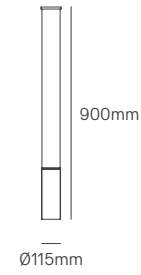

ARCHI

Voltage	Body Material	Beam Angle	IP	Mounting Type
220-240V	Aluminium	120°	IP65	Surface

Power	Colour Temperature (CCT)	Total Luminous Flux (±5%)	Housing Colour	SKU
12W	3000K	600lm	Black Corten Dark Grey	ILAR-02082 ILAR-02778 ILAR-02784

JEDAI

Voltage	Body Material	Beam Angle	IP	Mounting Type
220-240V	Aluminium	360°	IP65	Surface

Power	Colour Temperature (CCT)	Total Luminous Flux (±5%)	Housing Colour	SKU
30W	3000K	2300lm	Grey	ILAR-02147

CALY

Voltage	Body Material	Beam Angle	IP	Mounting Type
220-240V	Aluminium	360°	IP65	Surface

Power	Colour Temperature (CCT)	Total Luminous Flux (±5%)	Housing Colour	SKU
12W	3000K	650lm	Grey	ILAR-00829