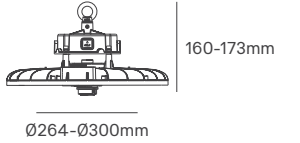

MASTER DIMMABLE

Voltage	Body Material	Beam Angle	IP	Dimmable	Mounting Type
100-277VAC	Die-Casting Aluminum	90°	IP65	1-10V	Ceiling Mounting

Power	Colour Temperature (CCT)	Total Luminous Flux (±5%)	Housing Colour	SKU
100W	5000K	15000lm	Black RAL 9004	ILAR-01233
150W		22500lm		ILAR-01191
200W		30000lm		ILAR-01192
240W		36000lm		ILAR-01246

Options (Not included)

MASTER II 3CCT

Voltage	Body Material	Beam Angle	IP	Dimmable	Sensor	Mounting Type
100-277VAC	Die-Casting Aluminum	90°	IP65	0-10V	Optional	Ceiling Mounting

Power Switch	Colour Temperature (CCT)	Total Luminous Flux (±5%)	Size	Housing Colour	SKU
80W-120W-150W	3CCT 3000K-	12800-24000lm	Ø280x130mm	Black RAL 9004	ILAR-01960
120W-150W-200W	4000K-5000K	19200-32000lm	Ø280x130mm	Black RAL 9004	ILAR-02270

Options (Not included)

TECH EVO

Power / CCT / Beam Angle Switch

Voltage	Body Material	Beam Angle	IP	Dimmable	Mounting Type
100-277VAC	Die-Casting Aluminum	Switch 75°-85°-115°	IP65	0-10V	Ceiling Mounting

Power Switch	Colour Temperature (CCT)	Total Luminous Flux (±5%)	Housing Colour	SKU
100W-120W-150W	3CCT 3000K-4000K-5000K	27750lm Max.	Black RAL 9017	ILAR-03747
120W-150W-200W	3CCT 3000K-4000K-5000K	37000lm Max.	Black RAL 9017	ILAR-03748