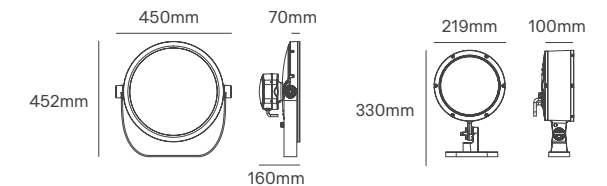

ARC PRO

Voltage	Body Material	Beam Angle	IP	Dimmable	Mounting Type
220-240V	Die Cast Aluminium	Multiple	IP66	DALI/DMX	Bracket/Wall/Spike

Power	Colour Temperature (CCT)	Total Luminous Flux (±5%)	Housing Colour	SKU
35W-150W Configurable	2200K/3000K/4000K/ 5000K/RGB/RGBW	10500lm max.	Grey	On-request