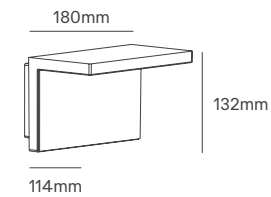

ARCO

Voltage	Body Material	Beam Angle	IP	Mounting Type
220-240V	Aluminium	110°	IP65	Wall Surface

Power	Colour Temperature (CCT)	Total Luminous Flux (±5%)	Housing Colour	SKU
10W	2700K	715lm	White Antracite	ILAR-02771 ILAR-02772

KANE WALL

Voltage	Body Material	IP	Mounting Type
100-240V	Aluminium	IP65	Surface

Power	Colour Temperature (CCT)	Total Luminous Flux (±5%)	Housing Colour	SKU
10W	2CCT 3000K-4000K	650lm	Grey RAL 7016	ILAR-01682

ALFA WALL

Voltage	Body Material	IP	Mounting Type
100-240V	Aluminium	IP65	Surface

Power	Colour Temperature (CCT)	Total Luminous Flux (±5%)	Housing Colour	SKU
13W	3000K	850lm	Grey RAL 7016	ILAR-01684