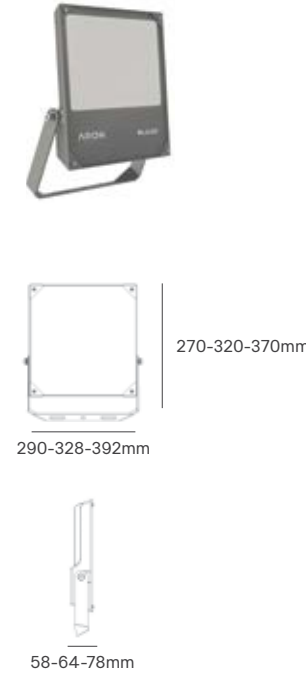

PROJECTOR SLIM

Voltage	Body Material	Beam Angle	IP	Mounting Type
220-240V	Die Cast Aluminium	120°	IP65	Bracket Mounting

Power	Colour Temperature (CCT)	Total Luminous Flux (±5%)	Housing Colour	SKU
10W	3000K	800lm	Black	ILAR-00094
10W	4000K	850lm		ILAR-01947
10W	6000K	900lm		ILAR-00126
20W	3000K	1700lm		ILAR-00392
20W	4000K	1750lm		ILAR-01948
20W	6000K	1800lm		ILAR-00127
30W	3000K	2600lm		ILAR-00393
30W	4000K	2650lm		ILAR-01949
30W	6000K	2700lm		ILAR-00128
50W	3000K	4000lm		ILAR-00394
50W	4000K	4250lm		ILAR-01950
50W	6000K	4500lm		ILAR-00129
10W	4000K	900lm	White	ILAR-00175
10W	6000K	900lm		ILAR-00174
20W	4000K	1700lm		ILAR-00532
20W	6000K	1700lm		ILAR-00176
30W	4000K	2500lm		ILAR-00535
30W	6000K	2700lm		ILAR-00177
50W	4000K	4000lm		ILAR-00538
50W	6000K	4500lm		ILAR-00178

POLYCARBONATE

Voltage	Body Material	Beam Angle	IP	Mounting Type
220-240V	ABS + PC	120°	IP65	Bracket Mounting

Power	Colour Temperature (CCT)	Total Luminous Flux (±5%)	Housing Colour	SKU
10W	6000K	900lm	Black	ILAR-00935
20W		1800lm		ILAR-00936
30W		2700lm		ILAR-00937
50W		4500lm		ILAR-00938

BLAZE

Voltage	Body Material	Beam Angle	IP	Mounting Type
120-277V	Die Cast Aluminium	120°	IP66	Bracket Mounting

Power Switch	Colour Temperature (CCT)	Total Luminous Flux (±5%)	Size	Housing Colour	SKU
50W-80W-100W	3CCT 3000K-	16000lm (Max.)	270x290x58mm	Grey	ILAR-02219
120W-150W-200W	4000K-5000K	32000lm (Max.)	320x328x64mm		ILAR-02220
200W-240W-300W		48000lm (Max.)	370mmx392x78mm		ILAR-02221

MASTER PRO

Voltage	Body Material	Beam Angle	IP	Mounting Type
220-240V	Die Cast Aluminium	Assymetrical	IP66	Bracket Mounting