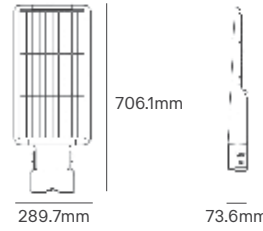

LEAN SOLAR

Body Material	Beam Angle	IP	Mounting Type
ABS+PC, Aluminum, Anti-UV	140x70° - TPIII	IP65	Surface

Power	Colour Temperature (CCT)	Total Luminous Flux (±5%)	Housing Colour	Charging Time	SKU
15W	4000K	2250lm	Black	8-10hrs strong sunshine to fully charge	ILAR-01801
40W		4800lm			ILAR-01802