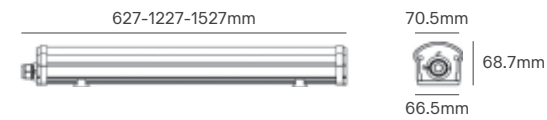

INTEL TRI-PROOF

Voltage	Body Material	Beam Angle	IP	Mounting Type
220-240V	PC+Aluminium inside	120°	IP66	Surface Mounted

Power	Colour Temperature (CCT)	Total Luminous Flux (±5%)	Size	Housing Colour	SKU
15W	4000K	2250lm	600x66.5x70.5mm	White	ILAR-02437
15W	3CCT 3000K-4000K-5000K	2250lm	600x66.5x70.5mm		ILAR-03658
30W	4000K	4500lm	1200x66.5x70.5mm		ILAR-02439
30W	3CCT 3000K-4000K-5000K	4500lm	1200x66.5x70.5mm		ILAR-03657
43W	4000K	6450lm	1500x66.5x70.5mm		ILAR-02441
50W	4000K	8500lm	1500x66.5x70.5mm		ILAR-02443
15W	5000K	2250lm	600x66.5x70.5mm		ILAR-01146
30W	5000K	4500lm	1200x66.5x70.5mm		ILAR-00957
43W	5000K	6450lm	1500x66.5x70.5mm		ILAR-00958
50W	5000K	8500lm	1500x66.5x70.5mm		ILAR-01590

Options (Not included)

Microwave Sensor
White
ILAR-02445

PIR Sensor
White
ILAR-02446

Emergency Kit
White
ILAR-02447