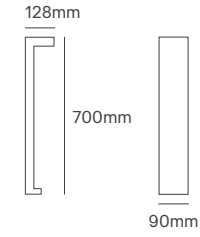

BOLLARD BERY

Voltage	Body Material	Beam Angle	IP	Mounting Type
220-240V	Aluminium	100°	IP65	Surface

Power	Colour Temperature (CCT)	Total Luminous Flux (±5%)	Housing Colour	SKU
6W	3000K	430lm	Grey	ILAR-02241