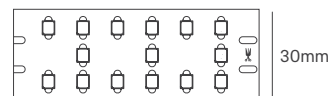

Options (Not included)

Connector
6mm ILAR-03308

Connector-Cable Single Color
6mm ILAR-03309

Connector-Cable-Connector Single Color
6mm ILAR-03310

LARGE SMD 24V

Voltage	Beam Angle	IP	Mounting Type
24V	120°	IP20	Surface