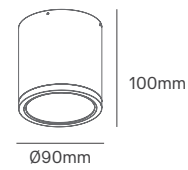

LEV

Voltage	Body Material	Beam Angle	IP	Mounting Type
200-240V	Aluminium	60°	IP54	Surface Mounted

Power	Colour Temperature (CCT)	Total Luminous Flux (±5%)	Housing Colour	SKU
15W	2700K	1300lm	White RAL 9016	ILAR-00695
	3000K	1300lm	White RAL 9016	ILAR-02520
	4000K	1500lm	White RAL 9016	ILAR-00696
	2700K	1300lm	Black RAL 9005	ILAR-00698
	4000K	1500lm	Black RAL 9005	ILAR-00699