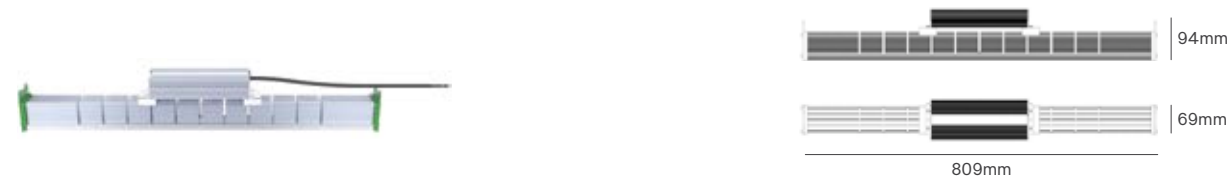

HORTI LINEAR

Voltage	Body Material	Beam Angle	IP	Mounting Type
220-240V	Aluminium + Glass cover	120°	IP65	Ceiling Mounting

Power	System Efficacy	PPF Output	Dimming Options	SKU
320W	2.8umol/J	900μmol/s	0-10V	On-request