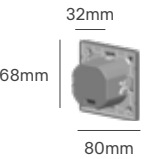

ST754

Voltage	Detection Angle	IP	Type	Dimming	Mounting Type
220-240V	180°	IP20	Micro-ondas	No	Recessed

Rated Load	Detection Distance	Installation Height	Installation	Size	Cut-out	SKU
1200W	5-15m	1-1.8m	Wall	80x80x32mm	50x50mm	ILAR-00305