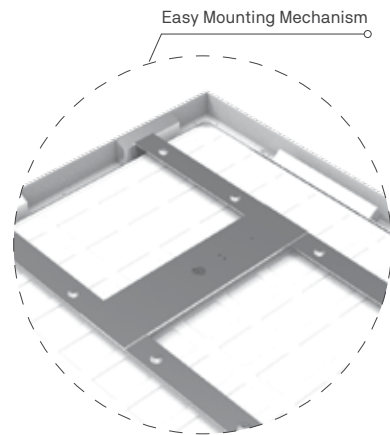

EDGELIT

LED PANEL

600X600	PRO	40W	100LM/W
	HIGH LUMEN PRO	40W	130LM/W

600X300	PRO	22W	110LM/W

1200X300	PRO	40W	100LM/W

1500X300	PRO	40W	120LM/W

1200X600	PRO	40W	150LM/W

ALL LIGHTING SOLUTIONS