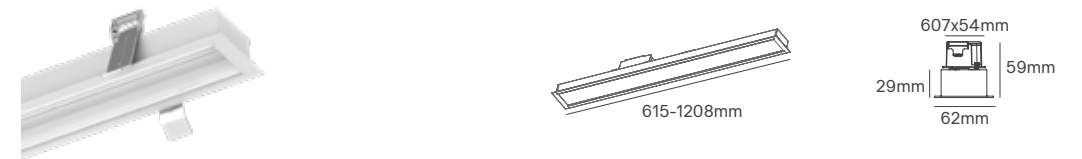

SCHOOL WALL WASH