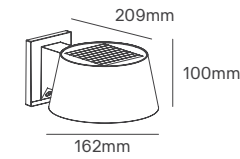

BLOK

Solar Panel	Body Material	Beam Angle	IP	Mounting Type
Monocrystalline Silicon 4.86 1.5W	ABS+PC	120°	IP65	Surface

Power	Colour Temperature (CCT)	Total Luminous Flux (±5%)	Housing Colour	SKU
6W	4000K	1000lm	Grey	ILAR-02289

ZUN

Solar Panel	Body Material	Beam Angle	IP	Mounting Type
Monocrystalline Silicon 4.86 1W	ABS+PC	120°	IP65	Surface

Power	Colour Temperature (CCT)	Total Luminous Flux (±5%)	Housing Colour	SKU
6W	4000K	1000lm	Grey	ILAR-02291

KOY

Solar Panel	Body Material	Beam Angle	IP	Mounting Type
Monocrystalline Silicon 4.86V 2W	ABS+PC	120°	IP65	Surface

Power	Colour Temperature (CCT)	Total Luminous Flux (±5%)	Housing Colour	SKU
6W	4000K	1000lm	Grey	ILAR-02290