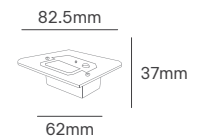

MELLER

Voltage	Body Material	Beam Angle	Sensor Distance	IP	Mounting Type
175-265V	Die-cast Aluminum	38°	1-3m	IP65	Recessed

Model	Power	Colour Temperature (CCT)	Total Luminous Flux (±5%)	Size	Cut-out	Housing Colour	SKU
Base	3W	3CCT 3000K-4000K-6000K	120lm	Ø79mm	Ø59x54mm	Black	ILAR-01050
Base	2W (Sensor)	3CCT 3000K-4000K-6000K	100lm	82.5mm	62x37mm	Grey	ILAR-01230

Options (Not included)

Grey - Round
ILAR-01051

White - Round
ILAR-01052

Grey - Round
ILAR-01053

White - Round
ILAR-01054

Black - Round
ILAR-01098

Black - Round
ILAR-01164

Grey - Square
ILAR-01055

White - Square
ILAR-01056

Black - Square
ILAR-01097

Grey - Square
ILAR-01057

White - Square
ILAR-01058

Black - Square
ILAR-01099

Black - Sensor - Square
ILAR-01231

White - Sensor - Square
ILAR-01232