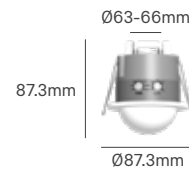

AR41

Voltage	Detection Angle	IP	Type	Dimming	Mounting Type
220-240V	360°	IP54	Infrared/Presence	No	Recessed

Rated Load	Detection Distance	Installation Height	Installation	Size	Cut-out	Colour	SKU
1200W	6m Presence 20m Motion	2.2-6m	False Ceiling	Ø87.3x87.3mm	Ø63-66mm	White All Black	ILAR-02880 ILAR-02881