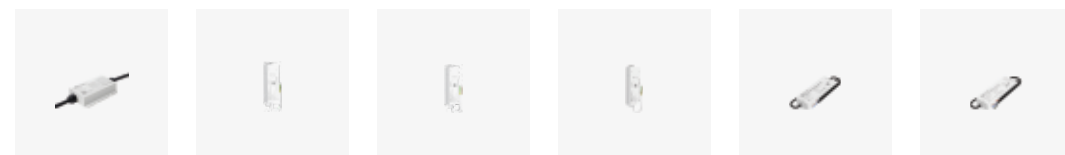

page.339 5 IN 1
page.339 1 COLOR POWER SUPPLY
page.339 RGB + CCT
page.339 RGBW
page.339 1 COLOR
page.339 CONTROLLER 5 IN 1