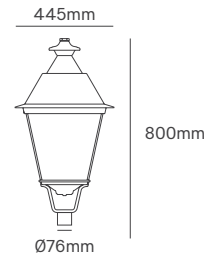

VILLA

Voltage	Body Material	Beam Angle	Dimmable	IP	Mounting Type
100-240V	Die Cast Aluminium	Multiple	Optional	IP66	Post Top
Power	Colour Temperature (CCT)	Total Luminous Flux (±5%)	Size	Housing Colour	SKU
30W-100W Configurable	3000K/4000K/5000K	4500lm-15000lm	445x855mm	Black	On-request