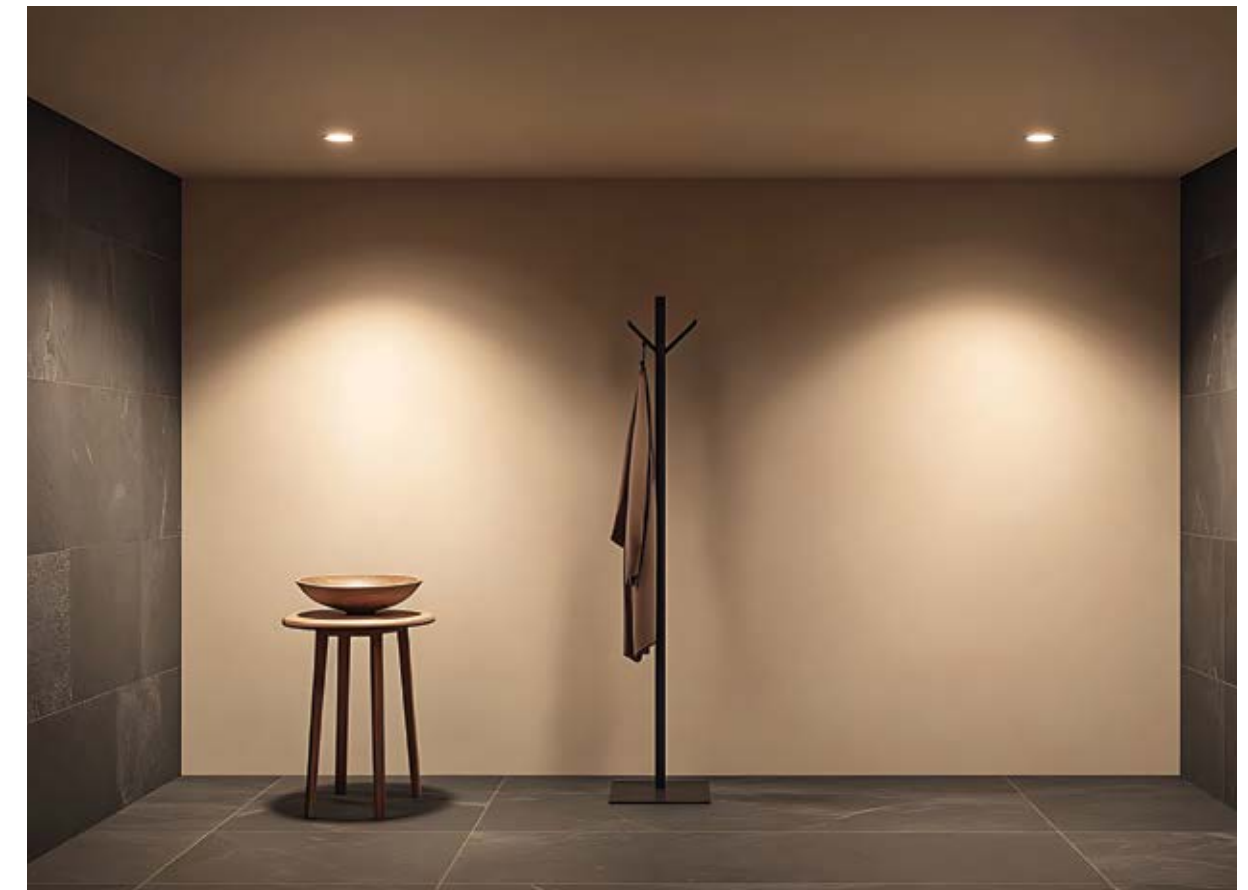

Mandatory Options (Not included)