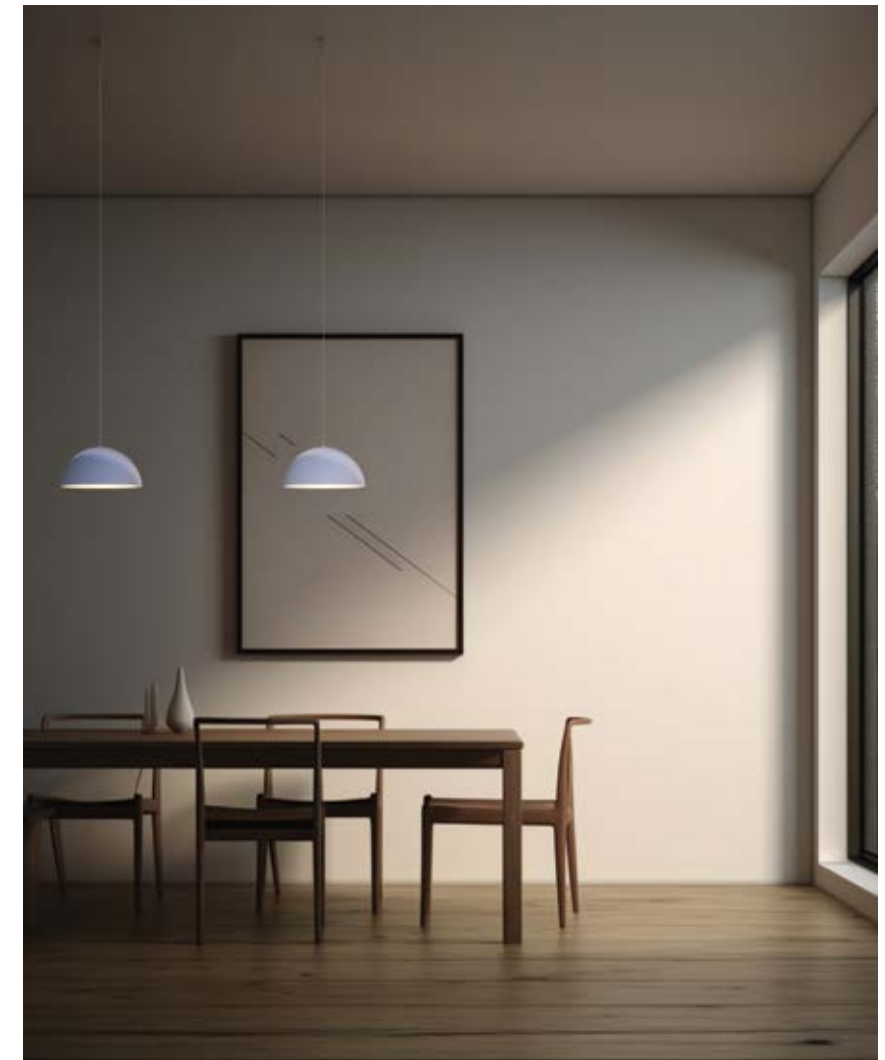

PASCAL GU10

Voltage	Body Material	IP	Mounting Type
100-240V	Aluminium	IP20	Suspended

Power	Type Of Bulb	Size	Housing Colour	SKU
MAX 7W	1x GU10	300mm	Black	ILAR-03740
		300mm	White	ILAR-03741
	1x GU10	400mm	Black	ILAR-03742
		400mm	White	ILAR-03743
		500mm	Black	ILAR-03744
500mm	White	ILAR-03745		

*Lamps not included.

LUNO

Voltage	Body Material	IP	Mounting Type
100-240V	Aluminium	IP20	Suspended

Power	Type Of Bulb	Size	Housing Colour	SKU
MAX 35W	1x E27	Ø400mm	Black-White	ILAR-03754
		Ø400mm	White-White	ILAR-03753

*Lamps not included.