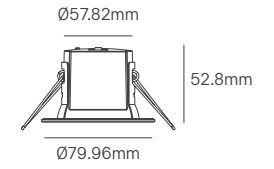

JACK

Voltage	Body Material	Beam Angle	Dimmable	IP	Mounting Type
220-240V	Aluminium	60°	TRIAC	IP65 Front IP40 Back	Recessed

Power	Colour Temperature (CCT)	Total Luminous Flux (±5%)	Housing Colour	SKU
6W	2CCT 3000K-4000K	680lm	Black	ILAR-02419

Mandatory Options (Not included)

MATT

Voltage	Body Material	Beam Angle	Dimmable	IP	Mounting Type	Rotable
220-240V	Aluminium	360°	TRIAC	IP65 Front IP40 Back	Recessed	Yes

Power	Colour Temperature (CCT)	Total Luminous Flux (±5%)	Housing Colour	SKU
6W	4CCT 2700K-3000K-4000K-6000K	680lm	Black	ILAR-02414

Options (Not included)

ROB

Voltage	Body Material	Beam Angle	Dimmable	IP	Mounting Type	Rotable
220-240V	Aluminium	60°	TRIAC	IP65 Front IP40 Back	Recessed	Yes

Power	Colour Temperature (CCT)	Total Luminous Flux (±5%)	Housing Colour	SKU
7W	2CCT 3000K- 4000K	675lm	Black	ILAR-02387

Mandatory Options (Not included)