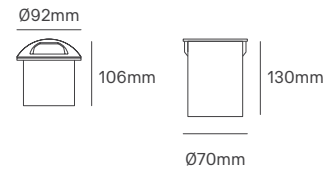

KARI

Voltage	Body Material	IP	Mounting Type
110-220V	Aluminum + SS316	IP67	Inground
Power	Type of Bulb	Housing Colour	SKU
MAX 35W	1x GU10	Stainless Steel	ILAR-01167

*Lamps not included.