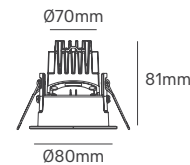

SIZE

Voltage	Body Material	Beam Angle	IP	Dimmable	Mounting Type
220-240V	Aluminium	38°-60°	IP54 Front IP40 Back	Triac	Recessed

Power	Colour Temperature (CCT)	Total Luminous Flux (±5%)	Size	Cut-out	Beam Angle	Housing Colour	SKU
5W	3CCT 2700K-3200K-4000K	400lm	Ø65x73mm	Ø55mm	38°	White	ILAR-03699
		300lm			38°	Black	ILAR-03709
10W	3CCT 2700K-3200K-4000K	830lm	Ø83x69mm	Ø75mm	38°	White	ILAR-03722
		757lm			38°	Black	ILAR-03725
		779lm			60°	White	ILAR-03700
		700lm			60°	Black	ILAR-03710
15W	3CCT 2700K-3200K-4000K	1092lm	Ø105x88mm	Ø90mm	38°	White	ILAR-03723
		980lm			38°	Black	ILAR-03726
		1735lm			60°	White	ILAR-03701
		978lm			60°	Black	ILAR-03711
30W	3CCT 2700K-3200K-4000K	2532lm	Ø159x118mm	Ø145mm	38°	White	ILAR-03724
		2091lm			38°	Black	ILAR-03727
		2520lm			60°	White	ILAR-03702
		2283lm			60°	Black	ILAR-03712

BEN

Base
ILAR-02396

Lenses
15° - ILAR-02637
24° - ILAR-02397
36° - ILAR-02398
60° - ILAR-02399

White
ILAR-02400
Black
ILAR-02401

Trimless - White
ILAR-02714

Honeycomb/Black
ILAR-02404

KIT IP65
ILAR-02638
(Not rotatable
after installation)