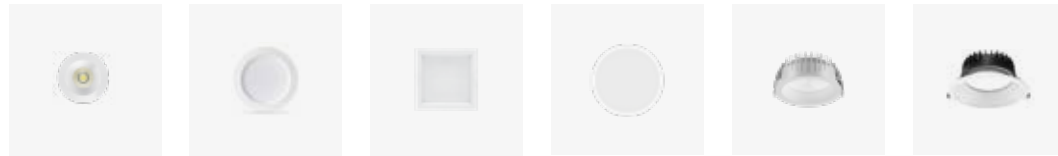

page.39 LOKI   page.40 UNA II ROUND   page.40 UNA II SQUARE   page.40 FLEXI II   page.41 STRIX   page.42 VESTA