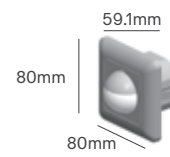

ST31C

Voltage	Detection Angle	IP	Type	Dimming	Mounting Type
220-240V	190°	IP20	Infrared	No	Recessed

Rated Load	Detection Distance	Installation Height	Installation	Size	Cut-out	SKU
500W	10m max	1-1.8m	Wall	80x80x59.1mm	50x50mm	ILAR-01059