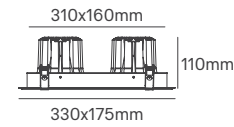

QUANT

Voltage	Body Material	Beam Angle	IP	Mounting Type	Rotable
220-240V	Aluminium	36°	IP20	Recessed	Yes / 360°

Model	Power	Colour Temperature (CCT)	Total Luminous Flux (±5%)	Housing Colour	SKU
ONE	30W	3CCT 3000K-4000K-5000K	3000lm	White Black	ILAR-02750 ILAR-02751
DOUBLE	60W	3CCT 3000K-4000K-5000K	6200lm	White Black	ILAR-02748 ILAR-02749
TRIPLE	90W	3CCT 3000K-4000K-5000K	9270lm	White Black	ILAR-02752 ILAR-02753

RITZ

Voltage	Body Material	Beam Angle	IP	Mounting Type	Rotable
220-240V	Aluminium	36°	IP20	Recessed	Yes

Power	Colour Temperature (CCT)	Total Luminous Flux (±5%)	Housing Colour	SKU
35W	3CCT 3000K-4000K-5000K	2812lm	White Black	ILAR-03034 ILAR-03035

CHIADO

Voltage	Body Material	Beam Angle	IP	Mounting Type	Rotable
220-240V	Aluminium	100°	IP65 Front IP20 Back	Recessed	Yes

Power	Colour Temperature (CCT)	Total Luminous Flux (±5%)	Size	Cut-out	Housing Colour	SKU
32W	3CCT 3000K-4000K-5700K	3085lm	235x145x116.5mm	220x123mm	White	ILAR-02597

JAZ

Voltage	Body Material	Beam Angle	IP	Mounting Type
100-277V	Aluminum+PC	90°	IP54 Front IP20 Back	Recessed

Power	Colour Temperature (CCT)	Total Luminous Flux (±5%)	Size	Cut-out	Housing Colour	SKU
18W	4000K	2350lm	Ø190x37mm 190x190x40mm	Ø160mm Ø160mm	White RAL 9016	ILAR-00690 ILAR-00684
25W	4000K	3650lm	Ø228x37mm 228x228x40mm	Ø200mm Ø200mm		ILAR-00693 ILAR-00687