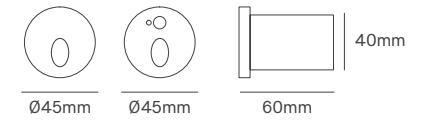

MELLER II

Voltage	Body Material	Beam Angle	Sensor Distance	IP	Mounting Type
85-265V	Die-cast Aluminum	10°-90°	1-3m	IP65	Recessed

Model	Power	Colour Temperature (CCT)	Total Luminous Flux (±5%)	Size	Cut-out	Housing Colour	SKU
Base	3W	3CCT 2700K-3000K-4000K	240lm	90x90x55mm	80x80x50mm	Grey	ILAR-02862
Base	3W (Sensor)	3CCT 3000K-4000K-6000K	240lm			Black	ILAR-02189

Options (Not included)

PINI

Voltage	Body Material	Beam Angle	Sensor Distance	IP	Mounting Type
85-265V	Aluminum	38°	1-3m	IP45	Recessed

Power	Colour Temperature (CCT)	Total Luminous Flux (±5%)	Size	Cut-out	Housing Colour	SKU
3W	3000K	80lm	Ø45x60mm	Ø40x60mm	White Black Grey	ILAR-02868 ILAR-02866 ILAR-02864
3W (Sensor)	3000K	80lm	Ø45x60mm	Ø40x60mm	White Black Grey	ILAR-02865 ILAR-02863 ILAR-02867