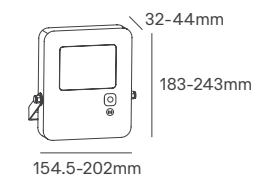

FLOOD SOLAR PRO II