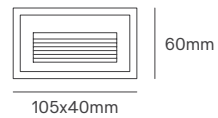

LEIA

Voltage	Body Material	Beam Angle	IP	Mounting Type
85-265V	Die-cast Aluminum	90°	IP65	Recessed

Power	Colour Temperature (CCT)	Total Luminous Flux (±5%)	Cut-out	Housing Colour	SKU
3W	3000K	240lm	99x50x50mm	Grey	ILAR-02204