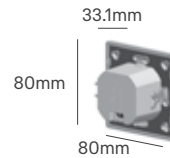

ST31

Voltage	Detection Angle	IP	Type	Dimming	Mounting Type
220-240V	190°	IP20	Infrared	No	Recessed

Rated Load	Detection Distance	Installation Height	Installation	Size	Cut-out	SKU
500W	4-9m	1-1.8m	Wall	80x80x33.1mm	48x48mm	ILAR-00495