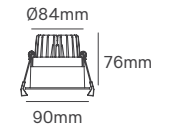

Voltage	Body Material	Beam Angle	IP	Mounting Type	Rotable
220-240V	Aluminium	36°	IP40 Front IP20 Back	Recessed	Yes

Model	Power	Colour Temperature (CCT)	Total Luminous Flux (±5%)	Housing Colour	SKU
VAUN	10W	2700K	870lm	White RAL 9016	ILAR-00656
		4000K	950lm		ILAR-00657
HALE	10W	2700K	850lm	White RAL 9016	ILAR-00659
		4000K	850lm		ILAR-00660
ACE	10W	2700K	870lm	White RAL 9016	ILAR-00662
		4000K	950lm		ILAR-00663