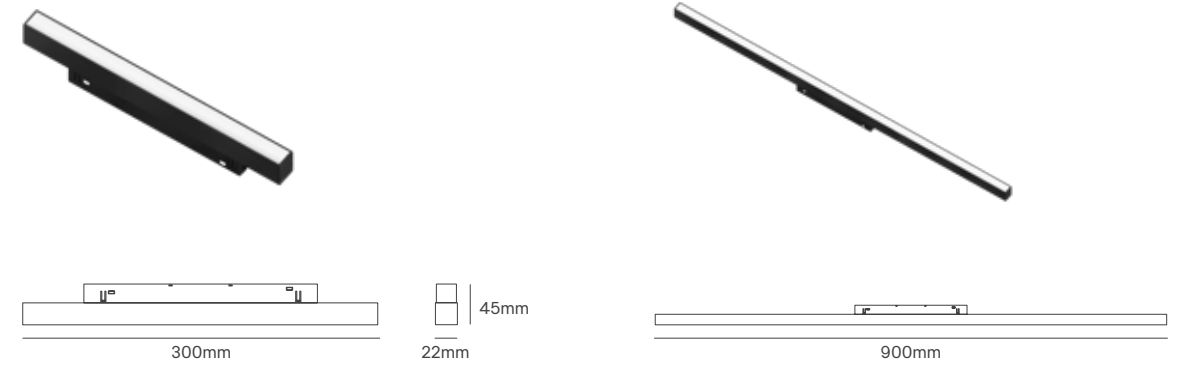

LINEAR OPAL

Voltage	Body Material	Beam Angle	IP	Mounting Type
48V	Aluminium	120°	IP20	Tracklight 48V

Power	Colour Temperature (CCT)	Total Luminous Flux (±5%)	Size	Housing Colour	SKU
10W	2700K	500lm	L300	Black	ILAR-03406
	4000K			Black	ILAR-03407
30W	2700K	2100lm	L900	Black	ILAR-03408
	4000K			Black	ILAR-03409