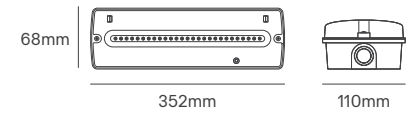

POWERLUX

Voltage	Body Material	IP	Type	Mounting Type
220-240V	ABS base + Polycarbonate Cover	IP65	Maintained/Non Maintained	Surface

Power	Colour Temperature (CCT)	Total Luminous Flux (±5%)	Battery	SKU
8W	6000K	500lm	3 Hours	ILEM-00061

Options (Not included)

Pictograma
ILEM-00045