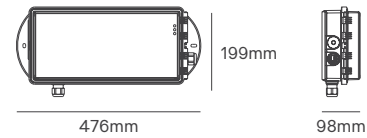

ATEX EMERGENCY

Voltage	Body Material	Beam Angle	IP	Mounting Type
110V - 277V	Die Cast Aluminium	120°	IP66	Surface

Power	Colour Temperature (CCT)	Total Luminous Flux (±5%)	Size	Housing Colour	SKU
5W	6000K	400lm	476x199x98mm	Grey	ILEM-00048