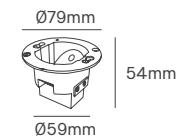

MELLER

Voltage	Body Material	Beam Angle	Sensor Distance	IP	Mounting Type
175-265V	Die-cast Aluminum	38°	1-3m	IP65	Recessed

Model	Power	Colour Temperature (CCT)	Total Luminous Flux (±5%)	Size	Cut-out	Housing Colour	SKU
Base	3W	3CCT 3000K-4000K-6000K	120lm	Ø79mm	Ø59x54mm	Black	ILAR-01050
Base	2W (Sensor)	3CCT 3000K-4000K-6000K	100lm	82.5mm	62x37mm	Grey	ILAR-01230

Options (Not included)

Grey - Round
ILAR-01051

White - Round
ILAR-01052

Grey - Round
ILAR-01053

White - Round
ILAR-01054

Black - Round
ILAR-01098

Black - Round
ILAR-01164

Grey - Square
ILAR-01055

White - Square
ILAR-01056

Black - Square
ILAR-01097

Grey - Square
ILAR-01057

White - Square
ILAR-01058

Black - Square
ILAR-01099

Black - Sensor - Square
ILAR-01231

White - Sensor - Square
ILAR-01232