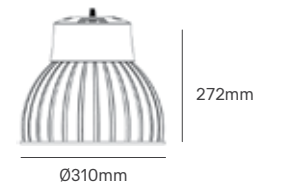

SENA

Voltage	Body Material	Beam Angle	IP	Mounting Type
220-240V	Die-cast Aluminum and PC Reflector	75°	IP40	Suspended

Power	Colour Temperature (CCT)	Total Luminous Flux (±5%)	Housing Colour	SKU
Switch 60W-35W-25W	3CCT 3000K-4000K-5000K	7800/4550/3250lm	White	ILAR-02128