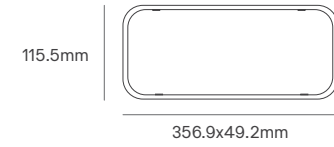

LONGLUX

Voltage	Body Material	IP	Type	Prepared for Remote Control	Mounting Type
220-240V	Polycarbonate Case	IP65	Maintained/Non Maintained	YES	Surface

Power	Colour Temperature (CCT)	Total Luminous Flux (±5%)	Battery	SKU
1W	6000K	150lm	3 Hours LiFePO4 3.2V 1500mAh	ILEM-00076