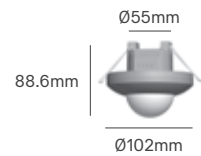

ST05DA3 DALI

Voltage	Detection Angle	IP	Type	Dimming	Mounting Type
220-240V	360°	IP54	Infrared/DALI	No	Recessed

Rated Load	Detection Distance	Installation Height	Output	Installation	Size	Cut-out	SKU
2000W	20m	2.2-6m	CH1-CH2	False Ceiling	Ø102x88.6mm	Ø55mm	ILAR-02287