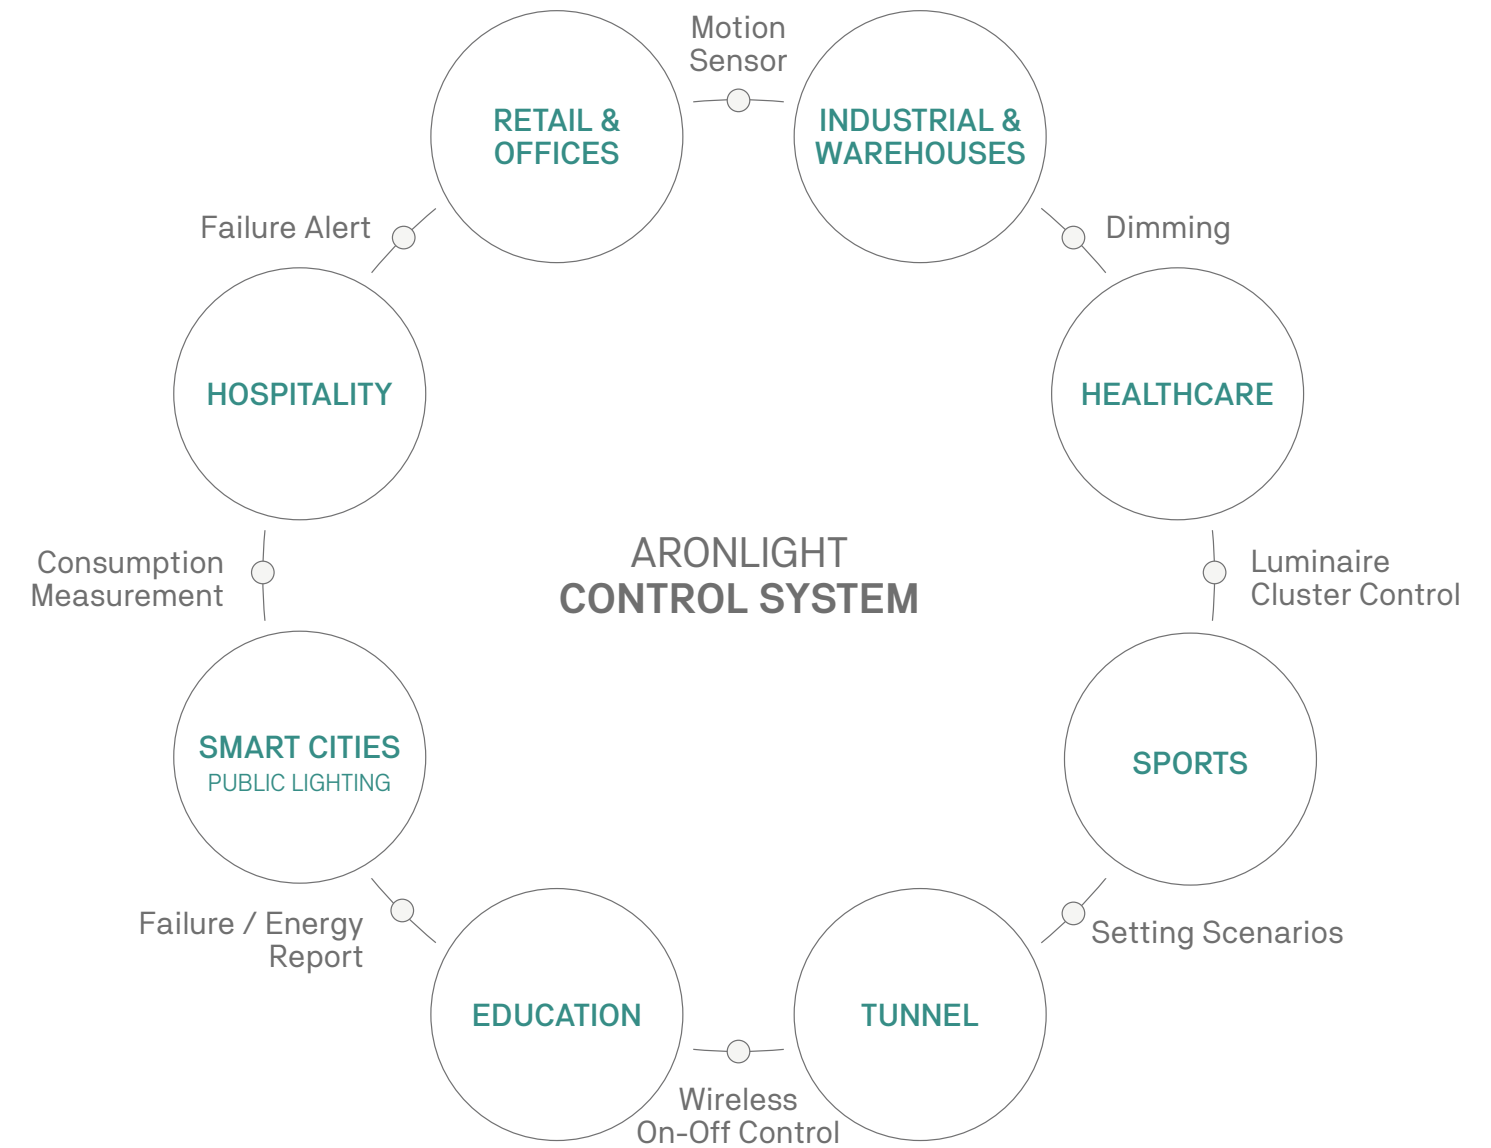

Across Sectors