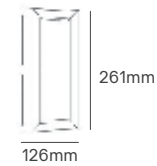

PARKE GU10

Voltage	Body Material	IP	Mounting Type
100-240V	Die-casting Aluminium	IP44	Surface

Power	Type Of Bulb	Size	Housing Colour	SKU
MAX 35W	1x GU10	90x80x67mm	Grey	ILAR-00965
			White	ILAR-00966
MAX 2x 35W	2x GU10	90x156x67mm	Grey	ILAR-00967
			White	ILAR-00968

*Lamps not included.

BAO

Voltage	Body Material	Beam Angle	IP	Mounting Type
220-240V	Die-Casting Aluminium	2x 0-90°	IP65	Surface

Power	Colour Temperature (CCT)	Total Luminous Flux (±5%)	Housing Colour	SKU
12W	3000K	440lm	Grey	ILAR-00816

ABRITER

Voltage	Body Material	Beam Angle	IP	Mounting Type
100-240V	Aluminium Alloy	120°	IP66	Surface

Power	Colour Temperature (CCT)	Total Luminous Flux (±5%)	Housing Colour	SKU
12W	RGB + CCT 2700K-6500K	1000lm	Black	ILAR-02282