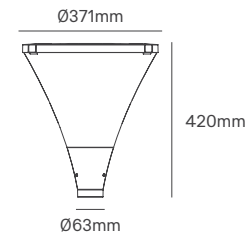

URBAN EMMA

Voltage	Body Material	Beam Angle	Dimmable	IP	Mounting Type
100-277V	Die Cast Aluminium	120°	-	IP66	Side Entry/Post Top

Power	Colour Temperature (CCT)	Total Luminous Flux (±5%)	Housing Colour	SKU
Switch 18W-30W-40W-60W	3CCT 3000K 4000K-5000K	8400lm	Black RAL 9017	ILAR-02097

On-request				
20W to 60W	2700K or 3000K or 4000K or 5000K	1-10V or DALI	Zhaga or NEMA