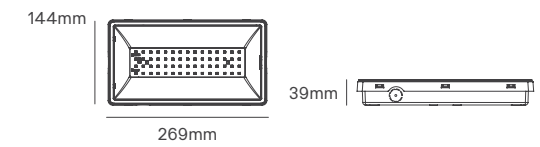

POWERLUX SLIM

Voltage	Body Material	IP	Type	Prepared for Remote Control	Mounting Type
220-240V	ABS base + Polycarbonate Cover	IP65	Maintained/Non Maintained	YES	Surface

Power	Colour Temperature (CCT)	Total Luminous Flux (±5%)	Battery	SKU
8W	6000K	800lm	3 Hours 3.7V 4000mAh Li (NiCoMn)	ILEM-00065

Options (Not included)

Difusor
ILEM-00075

Difusor
ILEM-00067

Pictograma
ILEM-00045