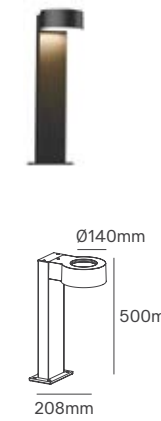

TERY

Voltage	Body Material	Beam Angle	IP	Mounting Type
220-240V	Die-casting Aluminium Opal Polycarbonate Diffuser	2x 110°	IP65	Surface

Power	Colour Temperature (CCT)	Total Luminous Flux (±5%)	Housing Colour	SKU
2x 6W	3000K	1020lm	Grey Corten RAL8002	ILAR-00830 ILAR-03595

DOT

Voltage	Body Material	Beam Angle	IP	Mounting Type
220-240V	Polypropylene body + Opal PC	120°	IP54	Surface

Power	Colour Temperature (CCT)	Total Luminous Flux (±5%)	Housing Colour	SKU
8W	4000K	600lm	Black	ILAR-01100

LIV

Voltage	Body Material	Beam Angle	IP	Mounting Type
85-265V	Aluminium	120°	IP65	Surface

Power	Colour Temperature (CCT)	Total Luminous Flux (±5%)	Housing Colour	SKU
8W	4000K	655lm	Black RAL 9005	ILAR-01238 ILAR-00993