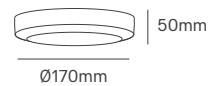

DÁLIA

Voltage	Body Material	Beam Angle	IP	Mounting Type
100-240V	ABS + PC	120°	IP65	Surface

Power	Type of Bulb	Size	Housing Colour	SKU
MAX 35W	2x E27	Ø300x85mm	White	ILAR-00348

*Lamps not included.

MOON

Ø300x94mm

325x235x97mm

Ø300x97mm

325x235x97mm

Voltage	Body Material	Beam Angle	IP	IK	Mounting Type
220-240V	ABS + PC	120°	IP66	IK10	Surface

Model	Power	Colour Temperature (CCT)	Total Luminous Flux (±5%)	Housing Colour	SKU
Moon	15W	3CCT 3000K-4000K-5700K	1700lm	White	ILAR-01916
Mars	15W		1700lm	White	ILAR-01918
Half Moon	15W		900lm	Black	ILAR-01917
Half Mars	15W		900lm	Black	ILAR-01919

LARA

Voltage	Body Material	Beam Angle	IP	Mounting Type
220-240V	ABS + PC	120°	IP54	Surface

Power	Colour Temperature (CCT)	Total Luminous Flux (±5%)	Housing Colour	SKU
12W	4000K	840lm	ABS + PC	ILAR-00954

RUMU

Voltage	Body Material	Beam Angle	IP	Mounting Type
220-240V	ABS + PC	120°	IP65	Surface

Power	Colour Temperature (CCT)	Total Luminous Flux (±5%)	Housing Colour	SKU
Switch 9W/12W/16W	4CCT 3000K-4000K- 5000K-6000K	2240lm	White	ILAR-02971

Options (Not included)