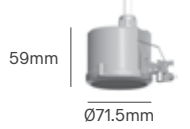

ST759

Voltage	Detection Angle	IP	Type	Dimming	Mounting Type
220-240V	360°	IP65	Microwave	DALI	Surface

Rated Load	Detection Distance	Installation Height	Installation	Size	SKU
2000W	8-20	4-15m	Industry/Garages	Ø71.5x59mm	ILAR-00521 ILAR-02056 ILAR-02057 ILAR-00522