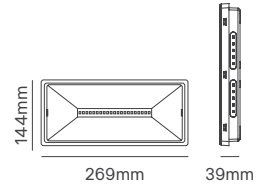

SAFELUX DOUBLE

Voltage	Body Material	IP	Type	Prepared for Remote Control	Mounting Type
220-240V	Polycarbonate Diffuser & ABS Housing	IP65	Maintained/Non Maintained	YES	Recessed/Surface

Model	Power	Colour Temperature (CCT)	Total Luminous Flux (±5%)	Battery	SKU
Safelux Double	3.8W	6000K	200lm	3.6V 1500mAh NI-MH	ILEM-00071