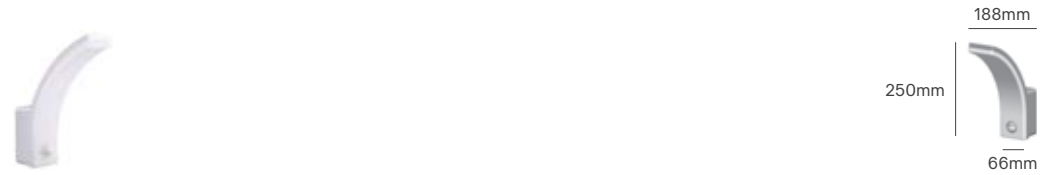

WALL LUMINAIRE WITH SENSOR

Voltage	Detection Angle	IP	Type	Dimming	Mounting Type
220-240V	140°	IP65	Infrared	No	Surface Wall

Power	Color Temperature (CCT)	Total Luminous Flux (±5%)	Detection Distance	Installation Height	Size	SKU
20W	4000K	2000lm	9m	1.8-2.5m	250x188x66mm	ILAR-01063