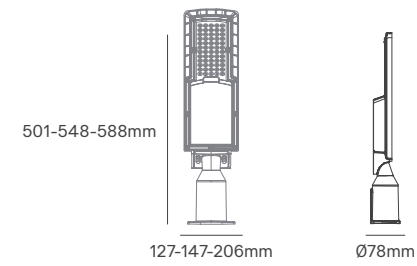

ZINI

Voltage	Body Material	Beam Angle	Dimmable	IP	Mounting Type
100-240V	Die Cast Aluminium	Asymmetric	NO	IP66	Side Entry/Post Top

Power	Colour Temperature (CCT)	Total Luminous Flux (±5%)	Housing Colour	SKU
30W	4000K	4800lm	Grey	ILAR-02120
50W		8000lm		ILAR-02324
100W		16000lm		ILAR-02325

On-request

30W to 100W	2700K or 3000K or 4000K or 5000K

Options (Not included)

Wall Holder 45° -
Antracite - 250xØ60mm
ILAR-01091

Wall Holder 45° -
Grey - 250xØ60mm
ILAR-01202

Articulated Adapter
Grey - Ø60xØ47mm
ILAR-02027

Corner Holder
Grey - Ø60mm
ILAR-01117