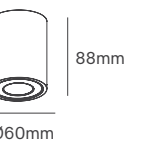

MINI LEV GU10 IP65

Voltage	Body Material	IP	Mounting Type
110-240V	Aluminium	IP65	Surface

Power	Type of Bulb	Housing Colour	SKU
Max. 7W	1x GU10	Black	ILAR-03674
		White	ILAR-03675

*Lamps Not Included