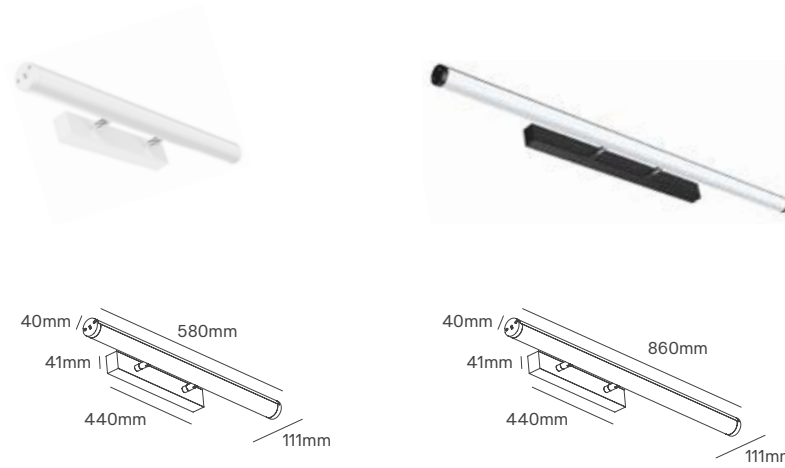

KIRA

Voltage	Body Material	Beam Angle	IP	Mounting Type	Rotable
220-240V	PC+Aluminium	120°	IP40	Wall Surface	Yes

Power	Colour Temperature (CCT)	Total Luminous Flux (±5%)	Size	Housing Colour	SKU
10W	3CCT 3000K 4000K-5700K	1180lm	580x41x111x40x285mm	White	ILAR-02041
				Black	ILAR-02042
15W	3CCT 3000K 4000K-5700K	1850lm	860x41x111x40x440mm	White	ILAR-02043
				Black	ILAR-02044