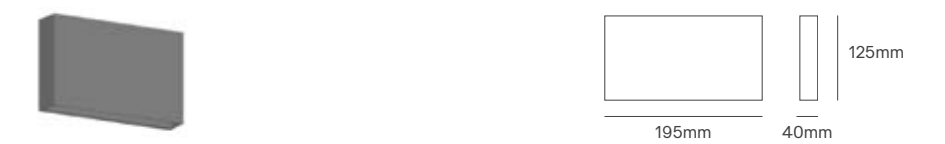

INDIGO

Voltage	Body Material	Beam Angle	IP	Mounting Type
220-240V	ABS + PC	120°	IP65	Surface
Power	Colour Temperature (CCT)	Total Luminous Flux (±5%)	Housing Colour	SKU
12W	4000K 3CCT 3000K-4000K-6500K 3CCT 3000K-4000K-6500K	700lm 700lm 700lm	Grey Grey Black	ILAR-00798 ILAR-03652 ILAR-02816