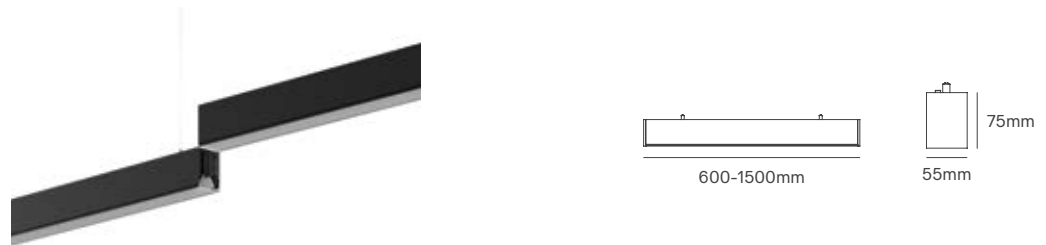

LYNX EVO

Voltage	Body Material	Beam Angle	IP	Mounting Type
220-240V	Aluminium	120°	IP20	Pendant/Surface/Trimless

Power	Colour Temperature (CCT)	Total Luminous Flux (±5%)	Housing Colour	COLOR	SKU
18W	3CCT 3000K-4000K-5700K	2250lm	600x55x75mm	White RAL 9016 Black RAL 9005	ILAR-02251 ILAR-02252
36W		4500lm	1200x55x75mm	White RAL 9016 Black RAL 9005	ILAR-02249 ILAR-02250
45W		5625lm	1500x55x75mm	White RAL 9016 Black RAL 9005	ILAR-02247 ILAR-02248

Options (Not included)

L Connector 8W Opal White: ILAR-02253 Black: ILAR-02254	120° L Connector 8W Opal White: ILAR-02255 Black: ILAR-02256	T Connector 10W Opal White: ILAR-02257 Black: ILAR-02258	120° Y Connector 10W Opal White: ILAR-02259 Black: ILAR-02260	X Connector 12W Opal White: ILAR-02261 Black: ILAR-02262
1500mm Trimless KIT ILAR-02263	1200mm Trimless KIT ILAR-02264	600mm Trimless KIT ILAR-02265	Suspension KIT 2.5m ILAR-02266	Connection/ Suspension Plate ILAR-02267