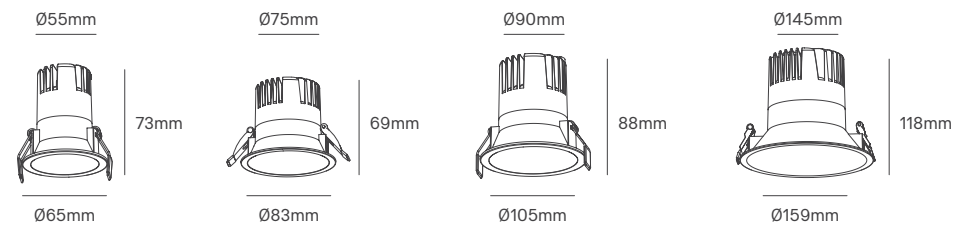

BERG TRIMLESS

Voltage	Body Material	Beam Angle	IP	Mounting Type
200-240V	Aluminium	24°	IP20	Trimless Recessed

Power	Colour Temperature (CCT)	Total Luminous Flux (±5%)	Housing Colour	SKU
5W	2700K	425lm	White RAL 9016	ILAR-00172
9W	2700K	765lm	White RAL 9016	ILAR-00173

SIZE

Voltage	Body Material	Beam Angle	IP	Dimmable	Mounting Type
220-240V	Aluminium	38°-60°	IP54 Front IP40 Back	Triac	Recessed

Power	Colour Temperature (CCT)	Total Luminous Flux (±5%)	Size	Cut-out	Beam Angle	Housing Colour	SKU
5W	3CCT 2700K-3200K-4000K	400lm	Ø65x73mm	Ø55mm	38°	White	ILAR-03699
		300lm			38°	Black	ILAR-03709
10W	3CCT 2700K-3200K-4000K	830lm	Ø83x69mm	Ø75mm	38°	White	ILAR-03722
		757lm			38°	Black	ILAR-03725
		779lm			60°	White	ILAR-03700
		700lm			60°	Black	ILAR-03710
15W	3CCT 2700K-3200K-4000K	1092lm	Ø105x88mm	Ø90mm	38°	White	ILAR-03723
		980lm			38°	Black	ILAR-03726
		1735lm			60°	White	ILAR-03701
		978lm			60°	Black	ILAR-03711
30W	3CCT 2700K-3200K-4000K	2532lm	Ø159x118mm	Ø145mm	38°	White	ILAR-03724
		2091lm			38°	Black	ILAR-03727
		2520lm			60°	White	ILAR-03702
		2283lm			60°	Black	ILAR-03712