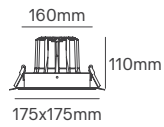

QUANT

Voltage	Body Material	Beam Angle	IP	Mounting Type	Rotable
220-240V	Aluminium	36°	IP20	Recessed	Yes / 360°

Model	Power	Colour Temperature (CCT)	Total Luminous Flux (±5%)	Housing Colour	SKU
ONE	30W	3CCT 3000K-4000K-5000K	3000lm	White Black	ILAR-02750 ILAR-02751
DOUBLE	60W	3CCT 3000K-4000K-5000K	6200lm	White Black	ILAR-02748 ILAR-02749
TRIPLE	90W	3CCT 3000K-4000K-5000K	9270lm	White Black	ILAR-02752 ILAR-02753

RITZ

Voltage	Body Material	Beam Angle	IP	Mounting Type	Rotable
220-240V	Aluminium	36°	IP20	Recessed	Yes

Power	Colour Temperature (CCT)	Total Luminous Flux (±5%)	Housing Colour	SKU
35W	3CCT 3000K-4000K-5000K	2812lm	White Black	ILAR-03034 ILAR-03035

CHIADO

Voltage	Body Material	Beam Angle	IP	Mounting Type	Rotable
220-240V	Aluminium	100°	IP65 Front IP20 Back	Recessed	Yes

Power	Colour Temperature (CCT)	Total Luminous Flux (±5%)	Size	Cut-out	Housing Colour	SKU
32W	3CCT 3000K-4000K-5700K	3085lm	235x145x116.5mm	220x123mm	White	ILAR-02597

JAZ

Voltage	Body Material	Beam Angle	IP	Mounting Type
100-277V	Aluminum+PC	90°	IP54 Front IP20 Back	Recessed

Power	Colour Temperature (CCT)	Total Luminous Flux (±5%)	Size	Cut-out	Housing Colour	SKU
18W	4000K	2350lm	Ø190x37mm 190x190x40mm	Ø160mm Ø160mm	White RAL 9016	ILAR-00690 ILAR-00684
25W	4000K	3650lm	Ø228x37mm 228x228x40mm	Ø200mm Ø200mm		ILAR-00693 ILAR-00687