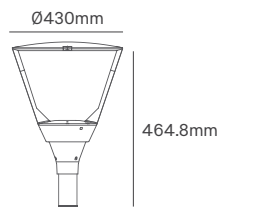

URBAN PRO

Voltage	Body Material	Beam Angle	Dimmable	IP	Mounting Type
100-277V	Die Cast Aluminium	120°	-	IP66	Post Top

Power	Colour Temperature (CCT)	Total Luminous Flux (±5%)	Housing Colour	SKU
Switch 30W-40W-50W	3CCT 3000K 4000K-5000K	8000lm	Black RAL 9004	ILAR-02271

On-request

30W to 150W	2700K or 3000K or 4000K or 5000K	1-10V or DALI	Zhaga or NEMA