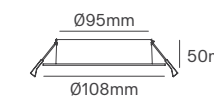

GLAZ

Voltage	Body Material	Beam Angle	IP	Mounting Type
220-240V	Die Cast Aluminium	25°	IP67	Recessed

Power	Colour Temperature (CCT)	Total Luminous Flux (±5%)	Housing Colour	SKU
4.6W	3000K	446lm	Black	ILAR-02239
			White	ILAR-02240

ETAN

Voltage	Body Material	Beam Angle	IP	Mounting Type	Rotable
220-240V	Aluminium+PC	38°	IP40	Recessed	Yes

Power	Colour Temperature (CCT)	Total Luminous Flux (±5%)	Housing Colour	SKU
20W	2700K	1600lm	White RAL 9016	ILAR-01945
	4000K	1600lm	White RAL 9016	ILAR-01578