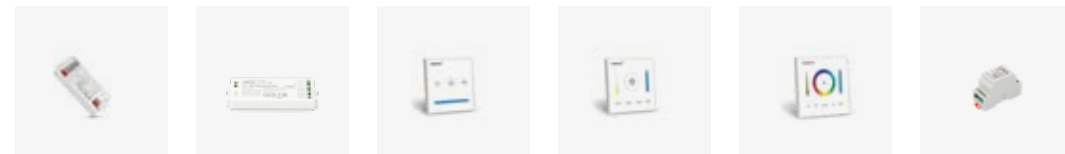

page.338 FAST 3 IN 1
page.338 1 COLOR
page.338 PANEL 1 COLOR
page.338 PANEL CCT
page.338 PANEL 3 IN 1
page.338 DIN 1 COLOR