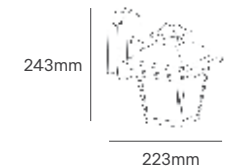

NORA

Voltage	Body Material	IP	Mounting Type
100-240V	ABS + PC	IP54	Surface

Power	Type Of Bulb	Size	Housing Colour	SKU
MAX 60W	1x E27	223x170x243mm	White Black	ILAR-00978 ILAR-00979

*Lamps not included.