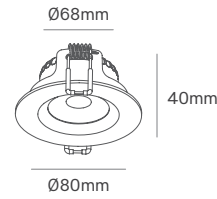

TORQ

Voltage	Body Material	Beam Angle	UGR	IP	Dimmable	Mounting Type
220-240V	Aluminium	60°	<22	IP65 Front IP40 Back	Triac	Recessed

Model	Power	Colour Temperature (CCT)	Total Luminous Flux (±5%)	Size	Cut-out	Housing Colour	SKU
Fixed	8W	3CCT 2700K-	700lm	Ø80x40mm	Ø68mm	White RAL 9016	ILAR-03677
Rotable	8W	3000K-4000K	700lm	Ø80x40mm	Ø68mm	White RAL 9016	ILAR-03676
Deep	8W		700lm	Ø80x55mm	Ø68mm	White RAL 9016	ILAR-03678

MODULE EYE ZOOM

Voltage	Body Material	Beam Angle	IP	Mounting Type
220-240V	Aluminium	18°-26°-36°-50°	IP20	Recessed

Power	Colour Temperature (CCT)	Total Luminous Flux (±5%)	Housing Colour	SKU
Switch 4W-6W-8W	3CCT 2700K-3000K-4000K	750lm	White	ILAR-02964
Switch 7W-9W-11W	3CCT 2700K-3000K-4000K	900lm	White	ILAR-02837

*Compatible with all GU10 Fitting

Options (Not included)