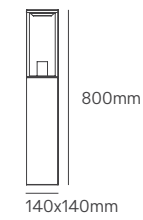

PIRI

Voltage	Body Material	Beam Angle	IP	Mounting Type
24V	Aluminum House + PMMA	110°	IP65	Recessed / Inground

Power	Colour Temperature (CCT)	Total Luminous Flux (±5%)	Size	Housing Colour	SKU
1W	3000K	35lm	1000x16xØ45mm	Green RAL 6003	ILAR-03543
			1000x16xØ45mm	Corten	ILAR-03544
			1000x16xØ45mm	Grey	ILAR-03545
			500x16xØ45mm	Green RAL 6003	ILAR-03546
			500x16xØ45mm	Corten	ILAR-03547
			500x16xØ45mm	Grey	ILAR-03548

SHIRA

Voltage	Body Material	IP	Mounting Type
100-240V	Aluminium/Glass	IP65	Surface

Power	Type of Bulb	Housing Colour	SKU
MAX 13W	1x E27	Grey	ILAR-00874

*Lamps not included.

ALFA

Voltage	Body Material	Beam Angle	IP	Mounting Type
100-240V	Aluminium	120°	IP65	Surface

Power	Colour Temperature (CCT)	Total Luminous Flux (±5%)	Housing Colour	SKU
13W	3000K	850lm	Grey RAL 7016	ILAR-01685