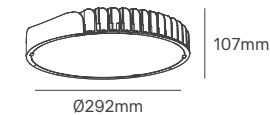

DOB ECO

Voltage	Body Material	Beam Angle	IP	Mounting Type
220-240V	Aluminum Alloy	120°	IP65	Suspended

Power	Colour Temperature (CCT)	Total Luminous Flux (±5%)	Housing Colour	SKU
150W	5000K	18000lm	Black	ILAR-01046
200W		24000lm		ILAR-01644