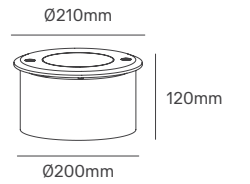

ABBA

Voltage	Body Material	Beam Angle	IP	Mounting Type
220-240V	Stainless steel 316	120°	IP67	Inground

Power	Colour Temperature (CCT)	Total Luminous Flux (±5%)	Housing Colour	SKU
24W	3000K	2060lm	Stainless Steel	ILAR-01197