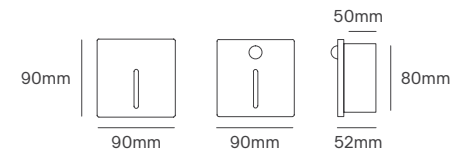

MELLER II

Voltage	Body Material	Beam Angle	Sensor Distance	IP	Mounting Type
85-265V	Die-cast Aluminum	10°-90°	1-3m	IP65	Recessed

Model	Power	Colour Temperature (CCT)	Total Luminous Flux (±5%)	Size	Cut-out	Housing Colour	SKU
Base	3W	3CCT 2700K-3000K-4000K	240lm	90x90x55mm	80x80x50mm	Grey	ILAR-02862
Base	3W (Sensor)	3CCT 3000K-4000K-6000K	240lm			Black	ILAR-02189

Options (Not included)

PINI

Voltage	Body Material	Beam Angle	Sensor Distance	IP	Mounting Type
85-265V	Aluminum	38°	1-3m	IP45	Recessed

Power	Colour Temperature (CCT)	Total Luminous Flux (±5%)	Size	Cut-out	Housing Colour	SKU
3W	3000K	80lm	Ø45x60mm	Ø40x60mm	White Black Grey	ILAR-02868 ILAR-02866 ILAR-02864
3W (Sensor)	3000K	80lm	Ø45x60mm	Ø40x60mm	White Black Grey	ILAR-02865 ILAR-02863 ILAR-02867