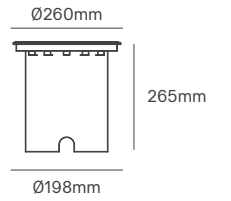

OTTO ROTABLE

Voltage	Body Material	Beam Angle	Tilttable Angle	IP	Mounting Type
220-240V	Die-casting Aluminium	50°	+ - 15°	IP68	Inground

Power	Colour Temperature (CCT)	Total Luminous Flux (±5%)	Housing Colour	SKU
35W	2CCT 3000K-4000K	3850lm	Black & Stainless Steel	ILAR-02341