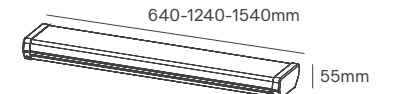

BOX T8

Voltage	Model	Body Material	IP	Mounting Type
220-240V	Double (T8)	ABS+PC	IP20	Surface

Model	Size	Housing Colour	SKU
60CM	640x165x55mm	White	ILAR-01914
120CM	1240x165x55mm		ILAR-01915
150CM	1540x165x55mm		ILAR-02532