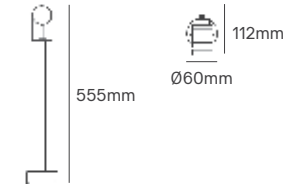

TULIP

Voltage	Body Material	IP	Mounting Type
100-240V	Die-Casting Aluminium	IP54	Surface

Power	Type Of Bulb	Size	Housing Colour	SKU
MAX 35W	1x GU10	Ø60x112x95x555mm	Grey	ILAR-00824

*Lamps not included.