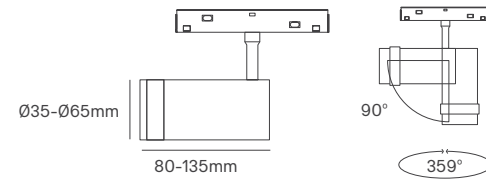

SPOTLIGHT ZOOMABLE

Voltage	Body Material	Beam Angle	IP	Mounting Type
48V	Aluminum	Zoomable 15°-55°	IP20	Tracklight 48V

Power	Colour Temperature (CCT)	Total Luminous Flux (±5%)	Housing Colour	Size	SKU
7W	2700K	280lm	White	Ø35x80mm	ILAR-03422
	4000K		White		ILAR-03424
	2700K		Black		ILAR-03423
	4000K		Black		ILAR-03425
24W	2700K	1440lm	White	Ø65x135mm	ILAR-03426
	4000K		White		ILAR-03428
	2700K		Black		ILAR-03427
	4000K		Black		ILAR-03429