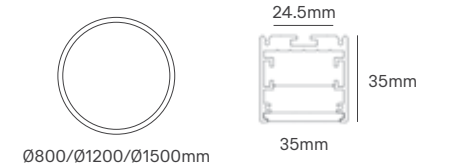

AURA CIRCULAR