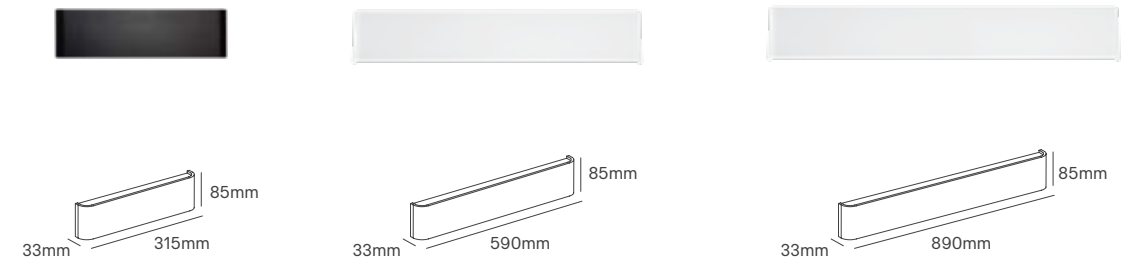

TIDE

Voltage	Body Material	Beam Angle	IP	Mounting Type
220-240V	Aluminium	60°	IP20	Wall Surface

Power	Colour Temperature (CCT)	Total Luminous Flux (±5%)	Housing Colour	SKU
8W	3000K	440lm	Matt White	ILAR-02233
			Matt Black	ILAR-02234

DUNA

Voltage	Body Material	Beam Angle	IP	Mounting Type
220-240V	Aluminium	185°	IP20	Wall Surface

Power	Colour Temperature (CCT)	Total Luminous Flux (±5%)	Size	Housing Colour	SKU
9W	3000K	855lm	315x85x33mm	White	ILAR-01742
				Black	ILAR-01743
				Wooden	ILAR-01744
				Golden	ILAR-01745
19W	3000K	1805lm	590x85x33mm	White	ILAR-01746
				Black	ILAR-03291
29W	3000K	3420lm	890x85x33mm	White	ILAR-01747
				Black	ILAR-03772