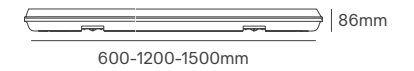

ARMADURA T8

Voltage	Body Material	Type of Bulb	IP	Mounting Type
220-240V	Polycarbonate + SS clips	Tube T8	IP65	Surface

Size	Model	Size	Housing Colour	SKU
600mm	Single	650x75x86mm	Grey	ILAR-00260
	Double	650x120x86mm		ILAR-00261
1200mm	Single	1260x75x86mm		ILAR-00262
	Double	1260x120x86mm		ILAR-00263
1500mm	Single	1560x75x86mm		ILAR-00264
	Double	1560x120x86mm		ILAR-00265

*T8 tubes not included