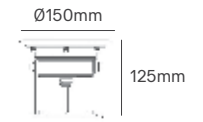

UNDERWATER LIGHT

UNDERWATER UW03

Voltage	Body Material	Beam Angle	IP	Mounting Type
12-24V	Stainless Steel	15°	IP68	Bracket

Power	Colour Temperature (CCT)	Total Luminous Flux (±5%)	Housing Colour	SKU
9W	RGB+CCT	600lm	Stainless Steel	ILAR-01724