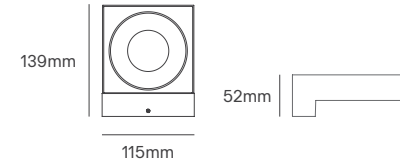

STUDE

Voltage	Body Material	Beam Angle	IP	Mounting Type
100-240V	Die-Cast Aluminum	180°	IP65	Surface

Power	Colour Temperature (CCT)	Total Luminous Flux (±5%)	Housing Colour	SKU
8W	3000K	600-670lm	Grey RAL 7016	ILAR-01109