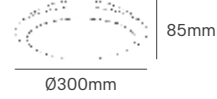

DÁLIA

Voltage	Body Material	Beam Angle	IP	Mounting Type
100-240V	ABS + PC	120°	IP65	Surface

Power	Type of Bulb	Size	Housing Colour	SKU
MAX 35W	2x E27	Ø300x85mm	White	ILAR-00348

*Lamps not included.

MOON

Ø300x94mm

325x235x97mm

Ø300x97mm

325x235x97mm

Voltage	Body Material	Beam Angle	IP	IK	Mounting Type
220-240V	ABS + PC	120°	IP66	IK10	Surface

Model	Power	Colour Temperature (CCT)	Total Luminous Flux (±5%)	Housing Colour	SKU
Moon	15W	3CCT 3000K-4000K-5700K	1700lm	White	ILAR-01916
Mars	15W		1700lm	White	ILAR-01918
Half Moon	15W		900lm	Black	ILAR-01917
Half Mars	15W		900lm	Black	ILAR-01919

LARA

Voltage	Body Material	Beam Angle	IP	Mounting Type
220-240V	ABS + PC	120°	IP54	Surface

Power	Colour Temperature (CCT)	Total Luminous Flux (±5%)	Housing Colour	SKU
12W	4000K	840lm	ABS + PC	ILAR-00954

RUMU

Voltage	Body Material	Beam Angle	IP	Mounting Type
220-240V	ABS + PC	120°	IP65	Surface

Power	Colour Temperature (CCT)	Total Luminous Flux (±5%)	Housing Colour	SKU
Switch 9W/12W/16W	4CCT 3000K-4000K- 5000K-6000K	2240lm	White	ILAR-02971

Options (Not included)