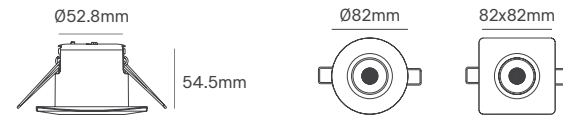

*Compatible with all GU10 Fitting

Options (Not included)

Circular Ring
White
ILAR-03048

Square Ring
White
ILAR-03049

Honeycomb Circular
White
ILAR-03050

Spring Kit
ILAR-03051

JACK

Voltage	Body Material	Beam Angle	Dimmable	IP	Mounting Type
220-240V	Aluminium	60°	TRIAC	IP65 Front IP40 Back	Recessed