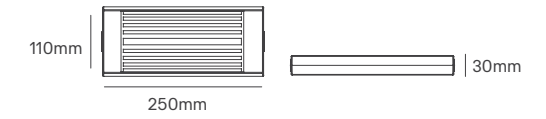

EASYLUX II

Voltage	Body Material	IP	Type	Prepared for Remote Control	Mounting Type
220-240V	ABS base + Polycarbonate Cover	IP20	Maintained/Non Maintained	YES	Recessed/Surface

Power	Colour Temperature (CCT)	Total Luminous Flux (±5%)	Battery	SKU
3W	6000K	150lm	3 Hours 3.2V 1.5Ah LifePO4	ILEM-00064

Options (Not included)