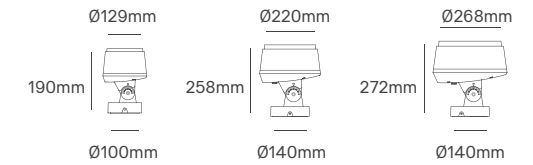

ARC COMBI

Voltage	Body Material	Beam Angle	IP	Dimmable	Mounting Type
220-240V	Die Cast Aluminium	Multiple	IP66	DALI/0-10V/DMX	Surface

Power	Colour Temperature (CCT)	Total Luminous Flux (±5%)	Housing Colour	SKU
10W-75W Configurable	2200K/3000K/4000K/ 5000K/RGB/RGBW	8625lm Max.	Black	On-request