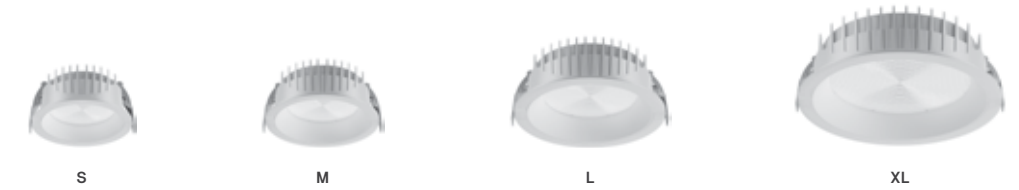

UNA II ROUND / SQUARE

SIZE

Round

Square

Voltage	Body Material	Beam Angle	IP	Mounting Type
220-240V	Aluminium+PC	90°	IP65 Front Round / IP40 Back IP44 Front Square / IP40 Back	Recessed

Model	Power	Colour Temperature (CCT)	Total Luminous Flux (±5%)	Dimmable	Housing Colour	SKU
Round	25W	3CCT 3000K-4000K-5700K	2900-3200lm	TRIAC	White RAL 9016	ILAR-00708
Round	10W	3CCT 3000K-4000K-5000K	1050lm	NO		ILAR-01570
Round	15W		1650lm	NO		ILAR-01571
Round	18W		2160lm	NO		ILAR-01572
Round	25W		3000lm	NO		ILAR-01573
Square	10W	3CCT 3000K-4000K-5000K	1200lm	NO		ILAR-03065
Square	20W		2400lm	NO		ILAR-03066
Square	36W		4320lm	NO		ILAR-03067

FLEXI II

Voltage	Body Material	Beam Angle	UGR	IP	Mounting Type
220-240V	Aluminium+PC	120°	<19	IP54 Front IP40 Back	Recessed

Power	Colour Temperature (CCT)	Total Luminous Flux (±5%)	Size	Cut-out	Housing Colour	SKU
7W	3CCT 3000K-4000K-5700K	840lm	Ø110x25mm	Ø75-95mm	White RAL 9016	ILAR-02243
12W		1620lm	Ø145x30mm	Ø120-135mm		ILAR-02244
18W		2520lm	Ø195x39mm	Ø165-185mm		ILAR-02245
24W		3360lm	Ø230x39mm	Ø205-220mm		ILAR-02246

Options (Not included)

Surface KIT - D110	Surface KIT - D145	Surface KIT - D195
Ø114x70mm	Ø149x75mm	Ø199x75mm
ILAR-02346	ILAR-02347	ILAR-02348

STRIX

SIZE

Voltage	Body Material	Beam Angle	UGR	IP	Mounting Type
220-240V	ADC12+PC+PMMA	55°	<16	IP65 Front IP40 Back	Recessed