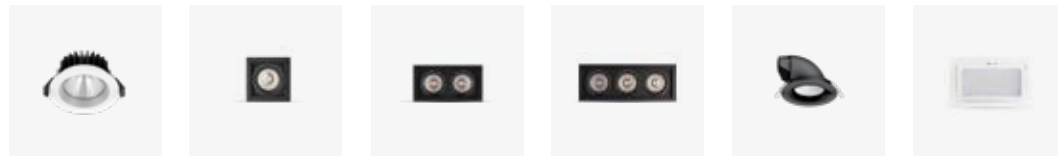

page.43 BRIL   page.44 QUANT ONE   page.44 QUANT DOUBLE   page.44 QUANT TRIPLE   page.45 RITZ   page.45 CHIADO