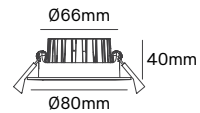

LUSO

Voltage	Body Material	Beam Angle	IP	Mounting Type
220-240V	Aluminium	60°	IP65 Front IP20 Back	Recessed

Power	Colour Temperature (CCT)	Total Luminous Flux (±5%)	Housing Colour	SKU
8W	2700K	815lm	White RAL 9016	ILAR-01108