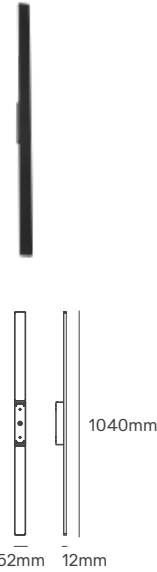

LINCE

Voltage	Body Material	Beam Angle	IP	Mounting Type
220-240V	Aluminum	120°	IP65	Surface
Power	Colour Temperature (CCT)	Total Luminous Flux (±5%)	Housing Colour	SKU
14W	3000K	1290lm	Black	ILAR-02079

TAKO

Voltage	Body Material	Beam Angle	IP	Mounting Type
220-240V	Die-Casting Aluminium	104°	IP54	Surface
Power	Colour Temperature (CCT)	Total Luminous Flux (±5%)	Housing Colour	SKU
2x 5W	3000K	600lm	Black White	ILAR-00963 ILAR-00964

LOG

Voltage	Body Material	Beam Angle	IP	Mounting Type
220-240V	Aluminum	120°	IP65	Surface
Power	Colour Temperature (CCT)	Total Luminous Flux (±5%)	Housing Colour	SKU
18W	3000K	1840lm	Black	ILAR-02080

LYRA

Voltage	Body Material	Beam Angle	IP	Mounting Type
220-240V	Aluminum	15°-120°	IP65	Wall Surface
Power	Colour Temperature (CCT)	Total Luminous Flux (±5%)	Housing Colour	SKU
10W	2700K	750lm	White Black	ILAR-00769 ILAR-00860
10W	4000K	900lm	White Black	ILAR-00861 ILAR-00770