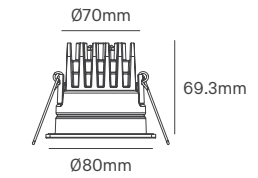

BEN

Voltage	Body Material	Beam Angle	UGR	Dimmable	IP	Mounting Type	Rotable
220-240V	Aluminium	15°	<19	TRIAC	IP20	Recessed	Yes

Power	Colour Temperature (CCT)	Total Luminous Flux (±5%)	Housing Colour
10W	3CCT 2700K-3000K-4000K	850lm	Black

LUKE

Voltage	Body Material	Beam Angle	UGR	Dimmable	IP	Mounting Type
220-240V	Aluminium	40°	<19	TRIAC	IP65 Front IP40 Back	Recessed

Power	Colour Temperature (CCT)	Total Luminous Flux (±5%)	SKU
10W	3CCT 2700K-3000K-4000K	850lm	ILAR-02405

Mandatory Options (Not included)