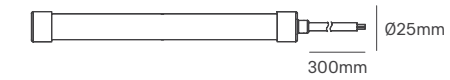

NEON TUBES

TUBO NEON 360° Ø25MM 24V

Voltage	Beam Angle	IP	Mounting Type
24V	360°	IP67	Surface

Power	Colour Temperature (CCT)	Total Luminous Flux (±5%)	Roll	Width	IP	SKU
20W	RGB	1320lm/m	5m	Ø25mm	IP67	ILAR-01691
	RGB	1320lm/m	10m	Ø25mm	IP67	ILAR-02303
20W	2700K	1320lm/m	5m	Ø25mm	IP67	ILAR-01692
	2700K	1320lm/m	10m	Ø25mm	IP67	ILAR-02304
20W	4000K	1495lm/m	5m	Ø25mm	IP67	ILAR-01693
	4000K	1495lm/m	10m	Ø25mm	IP67	ILAR-02305

Options (Not included)