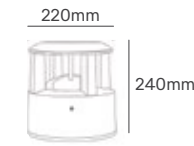

FLOX

Solar Panel	Body Material	Beam Angle	IP	Mounting Type
0.8W Monocrystal Silicon Solar Panel	ABS+PC	90°	IP65	Surface

Power	Colour Temperature (CCT)	Total Luminous Flux (±5%)	Housing Colour	SKU
1.5W	6000K	200lm	White	ILAR-00783
6.8W	6000K	800lm	White	ILAR-00784

LEO

Solar Panel	Body Material	Beam Angle	IP	Mounting Type
Polycrystalline 5V 3.5W	ABS+PC	25°	IP65	Recessed

Power	Colour Temperature (CCT)	Total Luminous Flux (±5%)	Housing Colour	SKU
5W	6000K	200lm	Black	ILAR-02691

SABI

Solar Panel	Body Material	Beam Angle	IP	Mounting Type
1W / 5.5V	ABS+PC	120°	IP65	Recessed

Power	Colour Temperature (CCT)	Total Luminous Flux (±5%)	Housing Colour	SKU
1.5W	RGB+CW+WW	120lm	Black	ILAR-01931

LOTUS

Solar Panel	Body Material	Beam Angle	IP	Mounting Type
9V/3.5W Monocrystalline	6063 Aluminium PC	120°	IP65	Surface

Power	Colour Temperature (CCT)	Total Luminous Flux (±5%)	Housing Colour	SKU
3.5W	5000K	255lm	Black	ILAR-00433

BOLLARD

Solar Panel	Body Material	Beam Angle	IP	Mounting Type
Monocrystalline Silicon 4.86 1W	Aluminum Panlite PC	120°	IP65	Surface

Power	Colour Temperature (CCT)	Total Luminous Flux (±5%)	Housing Colour	SKU
2W	3000K	100lm	Grey	ILAR-02293