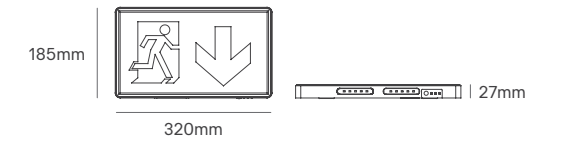

DUOLUX

Voltage	Body Material	IP	Type	Mounting Type
220-240V	Polycarbonate Case	IP20	Maintained/Non Maintained	Surface

Power	Colour Temperature (CCT)	Total Luminous Flux (±5%)	Battery	SKU
3W	6000K	40-70lm	3 Hours 3.7V 1500mAh Li-ion battery	ILEM-00066