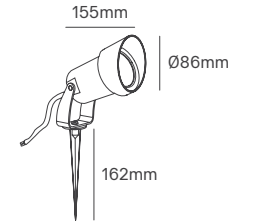

HAZEL

Voltage	Body Material	IP	Mounting Type
220-240V	ABS + PC	IP66	Bracket/Spike

Power	Type of Bulb	Housing Colour	SKU
MAX 7W	1x GU10	Black	ILAR-01676

*Lamps not included.