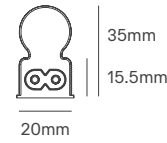

T5 PRO

Voltage	Body Material	Beam Angle	IP	Mounting Type
100-240V	PVC	300°	IP20	Surface

Power	Colour Temperature (CCT)	Total Luminous Flux (±5%)	Size	Housing Colour	SKU
4W	3000K	440lm	300x35mm	White RAL 9016	ILAR-00182
4W	4000K	440lm			ILAR-00786
4W	2CCT 3000K-4000K	440lm			ILAR-03773
8W	3000K	880lm	600x35mm		ILAR-00788
8W	4000K	880lm			ILAR-00789
8W	2CCT 3000K-4000K	880lm			ILAR-03730
18W	3000K	1980lm	1183x35mm		ILAR-00791
18W	4000K	1980lm			ILAR-00792
18W	2CCT 3000K-4000K	1980lm			ILAR-03729
22W	4000K	2420lm	1433x35mm		ILAR-00889

KAYA

Voltage	Body Material	Beam Angle	IP	Mounting Type
100-240V	PC+Aluminium Inside	120°	IP20	Surface Mounted

Power	Colour Temperature (CCT)	Total Luminous Flux (±5%)	Size	Housing Colour	SKU
15W	4000K	1800lm	600x71.5x32mm	White RAL 9016	ILAR-00773
30W		3600lm	1200x71.5x32mm		ILAR-00774
40W		4800lm	1500x71.5x32mm		ILAR-00775

BOX T8

Voltage	Model	Body Material	IP	Mounting Type
220-240V	Double (T8)	ABS+PC	IP20	Surface

Model	Size	Housing Colour	SKU
60CM	640x165x55mm	White	ILAR-01914
120CM	1240x165x55mm		ILAR-01915
150CM	1540x165x55mm		ILAR-02532

ARMADURA T8

Voltage	Body Material	Type of Bulb	IP	Mounting Type
220-240V	Polycarbonate + SS clips	Tube T8	IP65	Surface

Size	Model	Size	Housing Colour	SKU
600mm	Single	650x75x86mm	Grey	ILAR-00260
	Double	650x120x86mm		ILAR-00261
1200mm	Single	1260x75x86mm		ILAR-00262
	Double	1260x120x86mm		ILAR-00263
1500mm	Single	1560x75x86mm		ILAR-00264
	Double	1560x120x86mm		ILAR-00265

*T8 tubes not included

RÉGUAS T8

Voltage	Body Material	Type of Bulb	IP	Mounting Type
220-240V	Aluminium/PVC	Tube T8	IP20	Surface