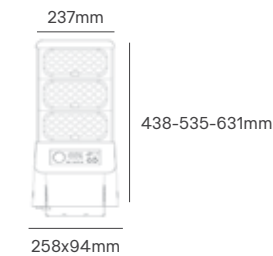

TABITI SOLAR