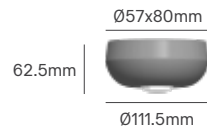

LONG RANGE

Voltage	Detection Angle	IP	Type	Dimming	Mounting Type
220-240V	360°	IP44	Infrared	No	Surface/Recessed

Rated Load	Detection Distance	Installation Height	Installation	Size	Cut-out	SKU
2000W	8m	4-12m	False Ceiling	Ø111.5x62.5mm	Ø57x80mm	ILAR-03576