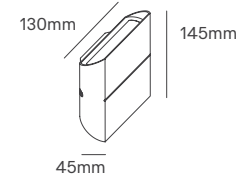

LINCE

Voltage	Body Material	Beam Angle	IP	Mounting Type
220-240V	Aluminum	120°	IP65	Surface
Power	Colour Temperature (CCT)	Total Luminous Flux (±5%)	Housing Colour	SKU
14W	3000K	1290lm	Black	ILAR-02079

TAKO

Voltage	Body Material	Beam Angle	IP	Mounting Type
220-240V	Die-Casting Aluminium	104°	IP54	Surface
Power	Colour Temperature (CCT)	Total Luminous Flux (±5%)	Housing Colour	SKU
2x 5W	3000K	600lm	Black White	ILAR-00963 ILAR-00964

LOG

Voltage	Body Material	Beam Angle	IP	Mounting Type
220-240V	Aluminum	120°	IP65	Surface
Power	Colour Temperature (CCT)	Total Luminous Flux (±5%)	Housing Colour	SKU
18W	3000K	1840lm	Black	ILAR-02080

LYRA

Voltage	Body Material	Beam Angle	IP	Mounting Type
220-240V	Aluminum	15°-120°	IP65	Wall Surface
Power	Colour Temperature (CCT)	Total Luminous Flux (±5%)	Housing Colour	SKU
10W	2700K	750lm	White Black	ILAR-00769 ILAR-00860
10W	4000K	900lm	White Black	ILAR-00861 ILAR-00770