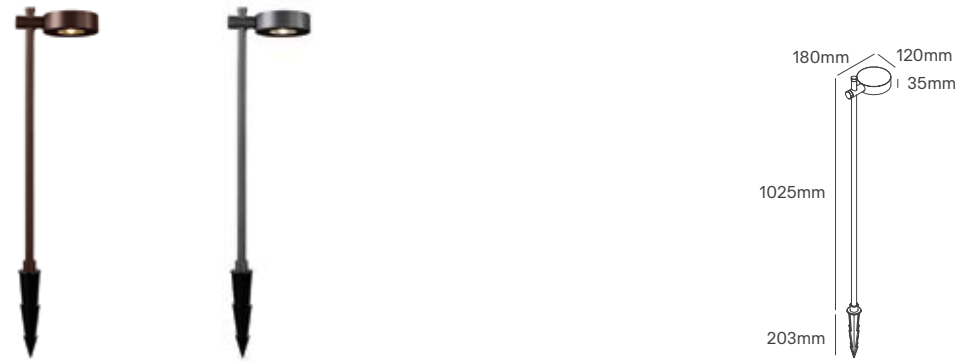

PULSE

Voltage	Body Material	Beam Angle	IP	Mounting Type
220-240V	Aluminium	70°	IP65	Surfaced with Spike/Base

Power	Colour Temperature (CCT)	Total Luminous Flux (±5%)	Housing Colour	SKU
7W	2700K	675lm	Corten	ILAR-02777
	3000K	675lm	Black	ILAR-02078

MARI

Voltage	Body Material	Beam Angle	IP	Mounting Type
220-240V	Aluminium	30°	IP65	Surface / Recessed Inground

Power	Colour Temperature (CCT)	Total Luminous Flux (±5%)	Housing Colour	SKU
6W	2700K	490lm	Dark Grey	ILAR-02773
	2700K	490lm	Corten	ILAR-02774
2x 6W	2700K	980lm	Dark Grey	ILAR-02775
	2700K	980lm	Corten	ILAR-02776