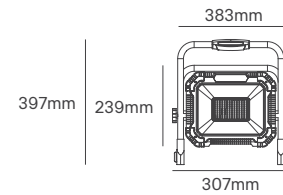

WORKLIGHT BOLD