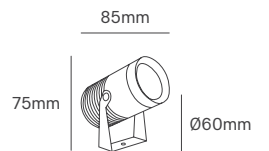

VALL

Voltage	Body Material	Beam Angle	IP	Mounting Type
100-265V	Aluminium	25°	IP67	Bracket
Power	Colour Temperature (CCT)	Total Luminous Flux (±5%)	Housing Colour	SKU
15W	3000K	1200lm	Grey Corten Green RAL 6003	ILAR-00862 ILAR-03549 ILAR-03550

Options (Not included)

Pole with Spike/Base - Grey ILAR-03737	Pole with Spike/Base - Green ILAR-03738	Pole with Spike/Base - Corten ILAR-03739	Spike ILAR-00969