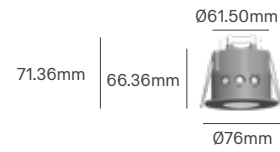

INFRARED PRESENCE SENSOR

Voltage	Detection Angle	IP	Type	Dimming	Mounting Type
110-240V	360°	IP54	Infrared/Presence	No	Recessed

Rated Load	Detection Distance	Installation Height	Installation	Size	Cut-out	SKU
2000W	2-6m	2.2-4m	False Ceiling	Ø76x71.36x66.36x61.50mm	Ø63x66mm	ILAR-03573