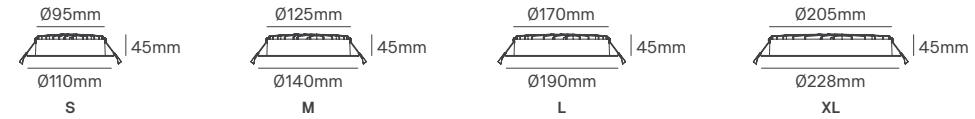

UNA II ROUND / SQUARE

SIZE

Round

Square

Voltage	Body Material	Beam Angle	IP	Mounting Type
220-240V	Aluminium+PC	90°	IP65 Front Round / IP40 Back IP44 Front Square / IP40 Back	Recessed

Model	Power	Colour Temperature (CCT)	Total Luminous Flux (±5%)	Dimmable	Housing Colour	SKU
Round	25W	3CCT 3000K-4000K-5700K	2900-3200lm	TRIAC	White RAL 9016	ILAR-00708
Round	10W	3CCT 3000K-4000K-5000K	1050lm	NO		ILAR-01570
Round	15W		1650lm	NO		ILAR-01571
Round	18W		2160lm	NO		ILAR-01572
Round	25W		3000lm	NO		ILAR-01573
Square	10W	3CCT 3000K-4000K-5000K	1200lm	NO		ILAR-03065
Square	20W		2400lm	NO		ILAR-03066
Square	36W		4320lm	NO		ILAR-03067