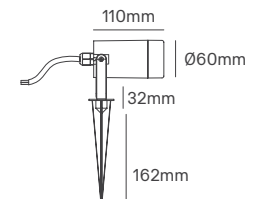

AGAVE GU10

Voltage	Body Material	IP	Mounting Type
220-240V	Plastic	IP66	Bracket/Spike

Power	Type of Bulb	Housing Colour	SKU
MAX 7W	1x GU10	Black	ILAR-00339

*Lamps not included.