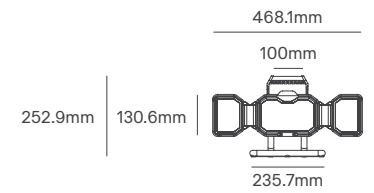

STRING PROJECTOR