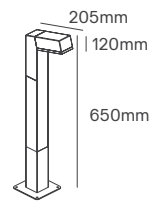

SINTRA

Voltage	Body Material	Beam Angle	IP	Mounting Type
100-240V	Aluminium	120°	IP54	Surface

Power	Colour Temperature (CCT)	Total Luminous Flux (±5%)	Housing Colour	SKU
10W	2CCT 3000K-4000K	650lm	Grey RAL 7016	ILAR-01681