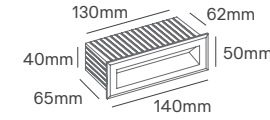

Voltage	Body Material	Beam Angle	IP	Mounting Type
220-240V	ABS + PC	120°	IP65	Recessed

Power	Colour Temperature (CCT)	Total Luminous Flux (±5%)	Cut-out	Housing Colour	SKU
3W	3CCT 3000K 4000K-6500K	220lm	130x40x62mm	Black	ILAR-01499