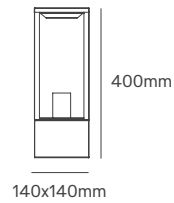

Power	Type Of Bulb	Size	Housing Colour	SKU
MAX 60W	1x E27	140x140x400mm	Grey	ILAR-00951

*Lamps not included.

TULIP

Voltage	Body Material	IP	Mounting Type
100-240V	Die-Casting Aluminium	IP54	Surface

Power	Type Of Bulb	Size	Housing Colour	SKU
MAX 35W	1x GU10	Ø60x112x95x555mm	Grey	ILAR-00824