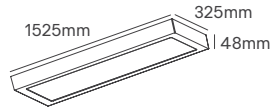

BOARD SURFACE

Voltage	Body Material	Beam Angle	IP	Mounting Type
220-240V	Aluminium	90°	IP40	Surface

Power	Colour Temperature (CCT)	Total Luminous Flux (±5%)	UGR	Housing Colour	SKU
625X625 140LM/W					
23W/29W/35W/40W	3CCT 3000K-3500K-4000K	5600lm	<19	White	ILAR-03671
1225X325 140LM/W					
20W/25W/30W/35W	3CCT 3000K-3500K-4000K	4900lm	<19	White	ILAR-03670
1520X325 145LM/W					
25W/30W/35W/43W	3CCT 3000K-3500K-4000K	6200lm	<19	White	ILAR-02945