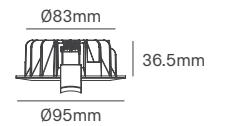

LOKI

Voltage	Body Material	Beam Angle	IP	Mounting Type
200-240V	Aluminium+PC	60°	IP54 Front IP20 Back	Recessed

Power	Colour Temperature (CCT)	Total Luminous Flux (±5%)	Housing Colour	SKU
8W	2700K	750lm	White RAL 9016	ILAR-00994
	4000K	800lm	White RAL 9016	ILAR-00995