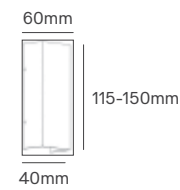

AXEL

Voltage	Body Material	IP	Beam Angle	Mounting Type
220-240V	Die-Casting Aluminium	IP65	2x 0-100°	Surface

Power	Colour Temperature (CCT)	Total Luminous Flux (±5%)	Housing Colour	SKU
2x 6W	3000K	415lm	Grey White	ILAR-00815 ILAR-03715

THULE

Voltage	Body Material	IP	Beam Angle	Mounting Type
220-240V	Die-Casting Aluminium	IP54	120°	Surface

Power	Colour Temperature (CCT)	Total Luminous Flux (±5%)	Housing Colour	SKU
12W	3000K	415lm	Grey	ILAR-00820

NUT

Voltage	Body Material	IP	Beam Angle	Mounting Type
220-240V	Die-Casting Aluminium	IP54	2x 110°	Surface

Power	Colour Temperature (CCT)	Total Luminous Flux (±5%)	Housing Colour	SKU
2x 3W	3000K	450lm	Grey	ILAR-00814

AXIS

Voltage	Body Material	IP	Beam Angle	Mounting Type
220-240V	Aluminium	IP65	36°	Surface

Model	Power	Colour Temperature (CCT)	Total Luminous Flux (±5%)	Housing Colour	SKU
Single	5W	3000K	45lm	Matt Black	ILAR-02237
Double	10W		88lm		ILAR-02238