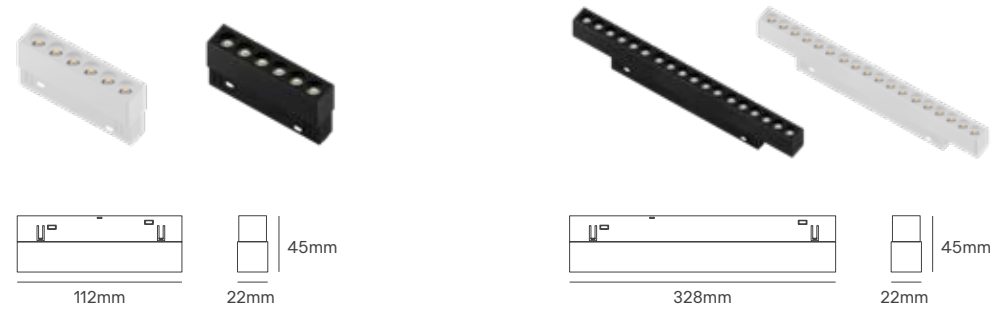

LINEAR DOT

Voltage	Body Material	Beam Angle	IP	Mounting Type
48V	Aluminium	36°	IP20	Tracklight 48V

Power	Colour Temperature (CCT)	Total Luminous Flux (±5%)	Size	Housing Colour	SKU
6W	2700K	240lm	L112	White	ILAR-03390
	4000K			White	ILAR-03392
	2700K			Black	ILAR-03391
	4000K			Black	ILAR-03393
18W	2700K	900lm	L328	White	ILAR-03394
	4000K			White	ILAR-03396
	2700K			Black	ILAR-03395
	4000K			Black	ILAR-03397

LINEAR DOT ROTABLE

Voltage	Body Material	Beam Angle	IP	Mounting Type
48V	Aluminium	36°	IP20	Tracklight 48V

Power	Colour Temperature (CCT)	Total Luminous Flux (±5%)	Size	Housing Colour	SKU
6W	2700K	240lm	L112	White	ILAR-03398
	4000K			White	ILAR-03400
	2700K			Black	ILAR-03399
	4000K			Black	ILAR-03401
12W	2700K	600lm	L220	White	ILAR-03402
	4000K			White	ILAR-03404
	2700K			Black	ILAR-03403
	4000K			Black	ILAR-03405