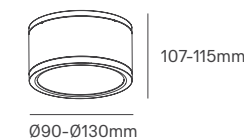

Voltage	Body Material	Beam Angle	IP	Mounting Type
200-240V	Aluminum Die-Casting	45°	IP65	Surface

Power	Colour Temperature (CCT)	Total Luminous Flux (±5%)	Housing Colour	SKU
6W	3000K	410lm	Grey	ILAR-00808