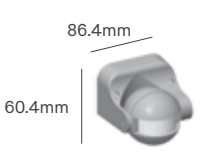

ST09

Voltage	Detection Angle	IP	Type	Dimming	Mounting Type
220-240V	180°	IP44	Infrared	No	Surface

Rated Load	Detection Distance	Installation Height	Installation	Size	SKU
1200W	12m	1.8-2.5m	Wall	84.4x60.4mm	ILAR-00121