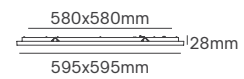

LYSS PRO 600X600