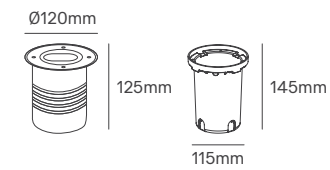

JOCKA

Voltage	Body Material	Beam Angle	IP	Mounting Type
220-240V 24V	Stainless Steel+Aluminium	25°/50°/120°	IP68	Inground

Power	Colour Temperature (CCT)	Total Luminous Flux (±5%)	Size	Cut-out	Housing Colour	SKU
3W-6W	2700K/3000K/	600lm Max.	Ø120x94mm	Ø100mm	Stainless Steel	On-request
6W-12W	4000K/RGBW	1200lm Max.	Ø150x114mm	Ø133mm	Stainless Steel	On-request
12W-25W		2500lm Max.	Ø180x125mm	Ø164mm	Stainless Steel	On-request
25W-40W		4000lm Max.	Ø220x136mm	Ø204mm	Stainless Steel	On-request
40W-60W		6000lm Max.	Ø260x136mm	Ø243mm	Stainless Steel	On-request