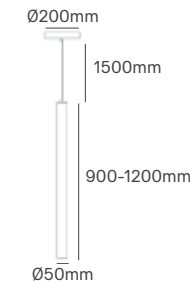

OFFICE PRO V2

Voltage	Body Material	Beam Angle	IP	Mounting Type
200-240V	Aluminium	120°	IP40	Surface/Suspended

Power	Colour Temperature (CCT)	Total Luminous Flux (±5%)	Size	Housing Colour	SKU
40W	2CCT 3000K-4000K	4450-4800lm	Ø400x86x55x219mm	Black RAL 9005	ILAR-03695
60W		7400-7900lm	Ø600x86x55x383mm		ILAR-03696
75W		9930-10500lm	Ø800x86x55x383mm		ILAR-03697
100W		11600-12600lm	Ø1000x86x55x383mm		ILAR-03698
40W	2CCT 3000K-4000K	4450-4800lm	Ø400x86x55x219mm	White RAL 9016	ILAR-03703
60W		7400-7900lm	Ø600x86x55x383mm		ILAR-03704
75W		9930-10500lm	Ø800x86x55x383mm		ILAR-03705
100W		11600-12600lm	Ø1000x86x55x383mm		ILAR-03706

Options (Not included)

FIZI

Voltage	Body Material	Beam Angle	IP	Dimmable	Mounting Type
200-240V	PC+Aluminium	360°	IP40	1-10V	Suspended

Power	Colour Temperature (CCT)	Total Luminous Flux (±5%)	Size	Housing Colour	SKU
30W	4000K	3900lm	900mm	White End Cap	ILAR-02150
			1200mm	Black End Cap	ILAR-02151

PASCAL

Voltage	Body Material	Beam Angle	IP	Mounting Type
200-240V	Aluminium	36°	IP20	Suspended

Power	Colour Temperature (CCT)	Total Luminous Flux (±5%)	Housing Colour	SKU
18W	2700K	1650lm	White RAL 9016	ILAR-00701
			Black RAL 9005	ILAR-00704
	4000K	1750lm	White RAL 9016	ILAR-00702
			Black RAL 9005	ILAR-00705