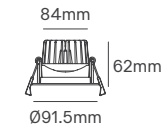

Voltage	Body Material	Beam Angle	IP	Mounting Type	Rotable
220-240V	Aluminium	36°	IP40 Front IP20 Back	Recessed	Yes

Model	Power	Colour Temperature (CCT)	Total Luminous Flux (±5%)	Housing Colour	SKU
VAUN	10W	2700K	870lm	White RAL 9016	ILAR-00656
		4000K	950lm		ILAR-00657
HALE	10W	2700K	850lm	White RAL 9016	ILAR-00659
		4000K	850lm		ILAR-00660
ACE	10W	2700K	870lm	White RAL 9016	ILAR-00662
		4000K	950lm		ILAR-00663