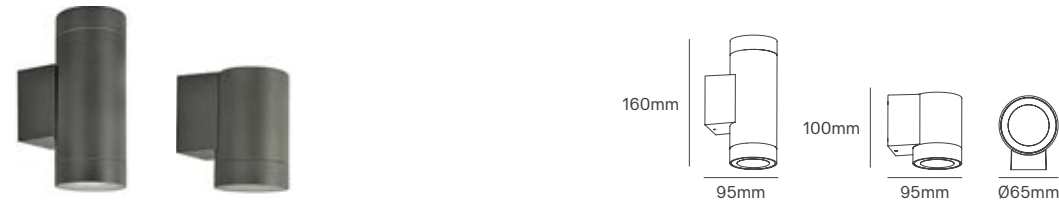

HARPE

Voltage	Body Material	Beam Angle	IP	Mounting Type
220-240V	Aluminium	97°	IP65	Surface

Power	Colour Temperature (CCT)	Total Luminous Flux (±5%)	Housing Colour	SKU
2x 6W	3000K	900lm	Grey	ILAR-00962
6W		450lm		ILAR-00961