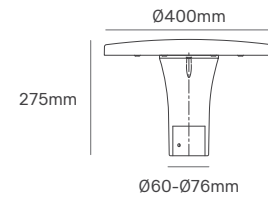

EXCELSIOR

443.48/493.48/
544.48/714.30mm

195.63/244.63/
299.63/340mm

559.82/609.82/
660.82/711.82mm

Voltage	Body Material	Beam Angle	IP	Dimmable	Mounting Type
220-240V	High Purity Aluminum	Multiple	IP67(OB)/IP66	1-10V/ DALI / D4i	Side Entry/Post Top

Power	Colour Temperature (CCT)	Total Luminous Flux (±5%)	Size	Housing Colour	SKU
10W-320W Configurable	3000K/4000K/5000K/6000K	1800-57600lm	5 Dimensions	Multiple	On-request

ORBIT

Voltage	Body Material	Beam Angle	Dimmable	IP	Mounting Type
220-240V	Die Cast Aluminium	Multiple	1-10V/ DALI / D4i	IP66	Post Top

Power	Colour Temperature (CCT)	Total Luminous Flux (±5%)	Housing Colour	SKU
20W-100W Configurable	2700K/3000K/4000K	15000lm	Multiple	On-request

BALLON

Voltage	Body Material	Beam Angle	Dimmable	IP	Mounting Type
220-240V	Die Cast Aluminium+PC	Multiple	NO	IP65	Post top

Power	Colour Temperature (CCT)	Total Luminous Flux (±5%)	Size	Housing Colour	SKU
20W-50W Configurable	2700K/3000K/4000K	-	Ø400xmm Ø450xmm	Black	On-request On-request

LUCCI

Voltage	Body Material	Beam Angle	Dimmable	IP	Mounting Type
220-240V	Die Cast Aluminium	Multiple	1-10V/ DALI / D4i	IP66	Multiple

Power	Colour Temperature (CCT)	Total Luminous Flux (±5%)	Size	Housing Colour	SKU
30W-120W Configurable	3000K/4000K/5000K	4500lm-18000lm	700x200x100mm	Black	On-request
30W-120W Configurable	3000K/4000K/5000K	4500lm-18000lm	900x200x100mm	Black	On-request
150W-240W Configurable	3000K/4000K/5000K	22500lm-36000lm	1250x200x100mm	Black	On-request