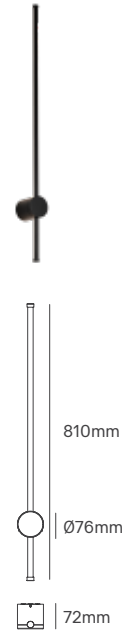

LINCE

Voltage	Body Material	Beam Angle	IP	Mounting Type
220-240V	Aluminum	120°	IP65	Surface
Power	Colour Temperature (CCT)	Total Luminous Flux (±5%)	Housing Colour	SKU
14W	3000K	1290lm	Black	ILAR-02079

TAKO

Voltage	Body Material	Beam Angle	IP	Mounting Type
220-240V	Die-Casting Aluminium	104°	IP54	Surface
Power	Colour Temperature (CCT)	Total Luminous Flux (±5%)	Housing Colour	SKU
2x 5W	3000K	600lm	Black White	ILAR-00963 ILAR-00964

LOG

Voltage	Body Material	Beam Angle	IP	Mounting Type
220-240V	Aluminum	120°	IP65	Surface
Power	Colour Temperature (CCT)	Total Luminous Flux (±5%)	Housing Colour	SKU
18W	3000K	1840lm	Black	ILAR-02080

LYRA

Voltage	Body Material	Beam Angle	IP	Mounting Type
220-240V	Aluminum	15°-120°	IP65	Wall Surface
Power	Colour Temperature (CCT)	Total Luminous Flux (±5%)	Housing Colour	SKU
10W	2700K	750lm	White Black	ILAR-00769 ILAR-00860
10W	4000K	900lm	White Black	ILAR-00861 ILAR-00770