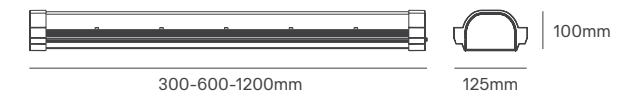

ATEX

LIGHTING

ALL LIGHTING SOLUTIONS

ATEX LINEARTOP