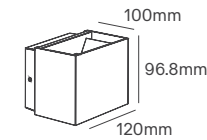

LINCE

Voltage	Body Material	Beam Angle	IP	Mounting Type
220-240V	Aluminum	120°	IP65	Surface
Power	Colour Temperature (CCT)	Total Luminous Flux (±5%)	Housing Colour	SKU
14W	3000K	1290lm	Black	ILAR-02079

TAKO

Voltage	Body Material	Beam Angle	IP	Mounting Type
220-240V	Die-Casting Aluminium	104°	IP54	Surface
Power	Colour Temperature (CCT)	Total Luminous Flux (±5%)	Housing Colour	SKU
2x 5W	3000K	600lm	Black White	ILAR-00963 ILAR-00964

LOG

Voltage	Body Material	Beam Angle	IP	Mounting Type
220-240V	Aluminum	120°	IP65	Surface
Power	Colour Temperature (CCT)	Total Luminous Flux (±5%)	Housing Colour	SKU
18W	3000K	1840lm	Black	ILAR-02080

LYRA

Voltage	Body Material	Beam Angle	IP	Mounting Type
220-240V	Aluminum	15°-120°	IP65	Wall Surface
Power	Colour Temperature (CCT)	Total Luminous Flux (±5%)	Housing Colour	SKU
10W	2700K	750lm	White Black	ILAR-00769 ILAR-00860
10W	4000K	900lm	White Black	ILAR-00861 ILAR-00770