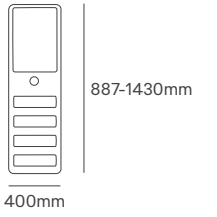

HEKOS SOLAR