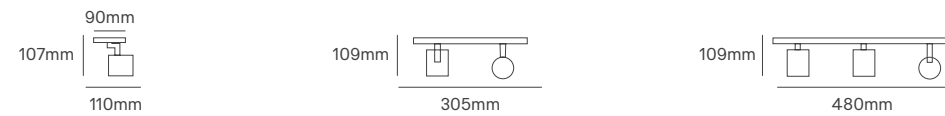

NATAN GU10

Voltage	Body Material	IP	Mounting Type
110-240V	Aluminium	IP20	Surface

Power	Model	Type of Bulb	Size	Housing Colour	SKU
Max. 7W	Single	1X GU10	110x90x10.5mm	White	ILAR-00885
				Black	ILAR-00893
Max. 2x 7W	Double	2X GU10	305x90x10.5mm	White	ILAR-00886
				Black	ILAR-01139
Max. 3x 7W	Triple	3X GU10	480x90x10.5mm	White	ILAR-00891
				Black	ILAR-01140