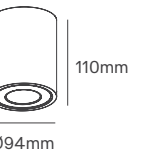

LEV GU10

Voltage	Body Material	IP	Mounting Type
110-240V	Aluminium	IP20	Surface

Power	Type of Bulb	Housing Colour	SKU
Max. 7W	1x GU10	White	ILAR-02454
		Black	ILAR-02455

*Lamps Not Included