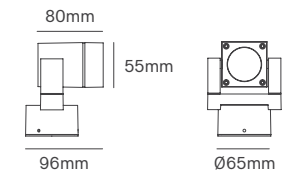

ELM

Voltage	Body Material	IP	Mounting Type
100-240V	Die-Casting Aluminium	IP54	Surface

Power	Type Of Bulb	Size	Housing Colour	SKU
MAX 35W	1x GU10	Ø65x90x55x115mm	Grey	ILAR-00823

*Lamps not included.