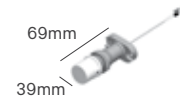

ST330 1-10V

Voltage	Detection Angle	IP	Type	Dimming	Mounting Type
220-240V	360°	IP20	Light Sensor	Yes	Surface

Dimming	Installation Height	Installation	Size	SKU
1%-100%	1.5-5m	False Ceiling	38x69mm	ILAR-00606