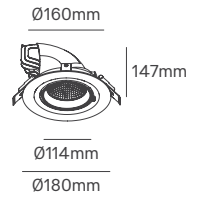

RITZ

Voltage	Body Material	Beam Angle	IP	Mounting Type	Rotable
220-240V	Aluminium	36°	IP20	Recessed	Yes

Power	Colour Temperature (CCT)	Total Luminous Flux (±5%)	Housing Colour	SKU
35W	3CCT 3000K-4000K-5000K	2812lm	White Black	ILAR-03034 ILAR-03035