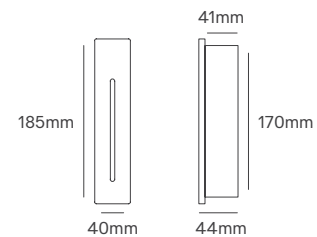

SLIT

Voltage	Body Material	Beam Angle	IP	Mounting Type
85-265V	Aluminum	10°	IP65	Recessed

Power	Colour Temperature (CCT)	Total Luminous Flux (±5%)	Size	Cut-out	Housing Colour	SKU
3W	3CCT 3000K-4000K-6000K	240lm	185x40x44mm	170x33x41mm	White Black Grey	ILAR-02194 ILAR-02195 ILAR-02196
3W	3CCT 2700K-3000K-4000K	240lm	185x40x44mm	170x33x41mm	White Black Grey	ILAR-02861 ILAR-02859 ILAR-02860