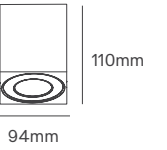

VIGG GU10

Voltage	Body Material	IP	Mounting Type
110-240V	Aluminium	IP20	Surface

Power	Type of Bulb	Housing Colour	SKU
Max. 7W	1x GU10	White	ILAR-02452
		Black	ILAR-02453

*Lamps Not Included