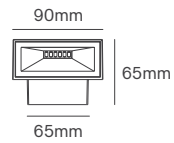

AXEL

Voltage	Body Material	IP	Beam Angle	Mounting Type
220-240V	Die-Casting Aluminium	IP65	2x 0-100°	Surface

Power	Colour Temperature (CCT)	Total Luminous Flux (±5%)	Housing Colour	SKU
2x 6W	3000K	415lm	Grey White	ILAR-00815 ILAR-03715

THULE

Voltage	Body Material	IP	Beam Angle	Mounting Type
220-240V	Die-Casting Aluminium	IP54	120°	Surface

Power	Colour Temperature (CCT)	Total Luminous Flux (±5%)	Housing Colour	SKU
12W	3000K	415lm	Grey	ILAR-00820

NUT

Voltage	Body Material	IP	Beam Angle	Mounting Type
220-240V	Die-Casting Aluminium	IP54	2x 110°	Surface

Power	Colour Temperature (CCT)	Total Luminous Flux (±5%)	Housing Colour	SKU
2x 3W	3000K	450lm	Grey	ILAR-00814

AXIS

Voltage	Body Material	IP	Beam Angle	Mounting Type
220-240V	Aluminium	IP65	36°	Surface

Model	Power	Colour Temperature (CCT)	Total Luminous Flux (±5%)	Housing Colour	SKU
Single	5W	3000K	45lm	Matt Black	ILAR-02237
Double	10W		88lm		ILAR-02238