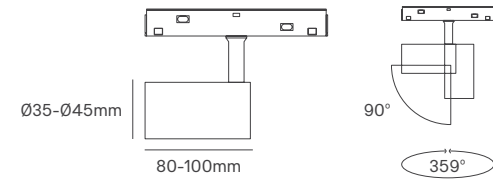

SPOTLIGHT

Voltage	Body Material	Beam Angle	IP	Mounting Type
48V	Aluminum	24°	IP20	Tracklight 48V

Power	Colour Temperature (CCT)	Total Luminous Flux (±5%)	Size	Housing Colour	SKU
7W	2700K	280lm	Ø35x80mm	White	ILAR-03414
	4000K			White	ILAR-03416
	2700K			Black	ILAR-03415
	4000K			Black	ILAR-03417
12W	2700K	600lm	Ø45x100mm	White	ILAR-03418
	4000K			White	ILAR-03420
	2700K			Black	ILAR-03419
	4000K			Black	ILAR-03421

SPOTLIGHT ZOOMABLE

Voltage	Body Material	Beam Angle	IP	Mounting Type
48V	Aluminum	Zoomable 15°-55°	IP20	Tracklight 48V

Power	Colour Temperature (CCT)	Total Luminous Flux (±5%)	Housing Colour	Size	SKU
7W	2700K	280lm	White	Ø35x80mm	ILAR-03422
	4000K		White		ILAR-03424
	2700K		Black		ILAR-03423
	4000K		Black		ILAR-03425
24W	2700K	1440lm	White	Ø65x135mm	ILAR-03426
	4000K		White		ILAR-03428
	2700K		Black		ILAR-03427
	4000K		Black		ILAR-03429