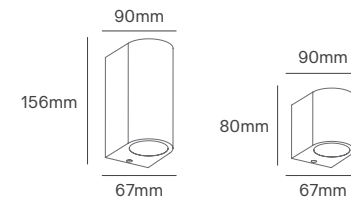

PARKE GU10

Voltage	Body Material	IP	Mounting Type
100-240V	Die-casting Aluminium	IP44	Surface

Power	Type Of Bulb	Size	Housing Colour	SKU
MAX 35W	1x GU10	90x80x67mm	Grey	ILAR-00965
			White	ILAR-00966
MAX 2x 35W	2x GU10	90x156x67mm	Grey	ILAR-00967
			White	ILAR-00968

*Lamps not included.

BAO

Voltage	Body Material	Beam Angle	IP	Mounting Type
220-240V	Die-Casting Aluminium	2x 0-90°	IP65	Surface

Power	Colour Temperature (CCT)	Total Luminous Flux (±5%)	Housing Colour	SKU
12W	3000K	440lm	Grey	ILAR-00816

ABRITER

Voltage	Body Material	Beam Angle	IP	Mounting Type
100-240V	Aluminium Alloy	120°	IP66	Surface

Power	Colour Temperature (CCT)	Total Luminous Flux (±5%)	Housing Colour	SKU
12W	RGB + CCT 2700K-6500K	1000lm	Black	ILAR-02282