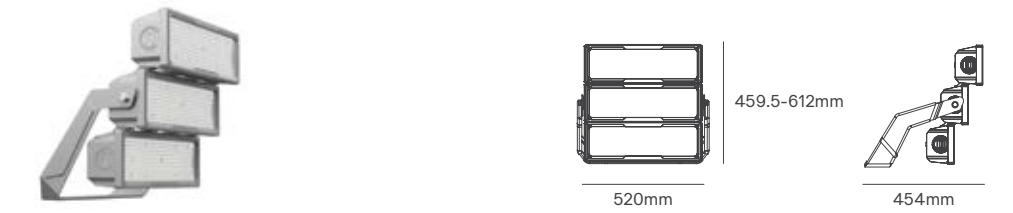

TECH II DIMÁVEL

Voltage	Body Material	Dimmable	IP	Mounting Type
220-240V	Aluminium	0-10V	IP66	Bracket Mounting

Power	Colour Temperature (CCT)	Total Luminous Flux (±5%)	Beam Angle	Housing Colour	SKU
250W	5000K	33750-40000lm	15°	Grey	ILAR-03053
			30°		ILAR-02981
			45°		ILAR-03054
			60°		ILAR-03055
			Asy		ILAR-03056
500W	5000K	67500-80000lm	15°		ILAR-03057
			30°		ILAR-02982
			45°		ILAR-03058
			60°		ILAR-03059
			Asy		ILAR-03060
750W	5000K	101250-120000lm	15°		ILAR-02007
			30°		ILAR-02005
			45°		ILAR-03061
			60°		ILAR-02006
			Asy		ILAR-02008
1000W	5000K	135000-160000lm	15°		ILAR-02003
			30°		ILAR-01959
			45°		ILAR-03062
			60°		ILAR-02002
			Asy		ILAR-02004