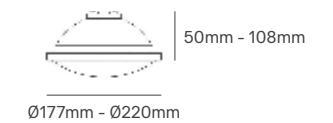

POOL LIGHT

Voltage	Body Material	Beam Angle	IP	Mounting Type
12-24V	316 Stainless Steel+PC 316 Stainless Steel+Glass	160°	IP68	Recessed

Power	Colour Temperature (CCT)	Total Luminous Flux (±5%)	Housing Colour	SKU
27W (PW01)	RGB+CCT	2600lm	Stainless Steel	ILAR-02052
18W (PW02)		1800lm		ILAR-02053