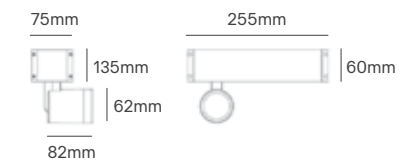

NATAN

SINGLE

QUADRUPLO

Solar Panel	Body Material	Beam Angle	IP	Mounting Type
Monocrystalline Silicon 4.32 9W	Aluminium	270°x90°	IP65	Surface

Model	Power	Colour Temperature (CCT)	Total Luminous Flux (±5%)	Housing Colour	SKU
Single	6W	3CCT 2700K-6500K	880lm	Black	ILAR-02298
		RGB	880lm	Black	ILAR-02299
Quadrupulo	1.5W	3CCT 2700K-6500K	220lm	Black	ILAR-02300
		RGB	220lm	Black	ILAR-02301