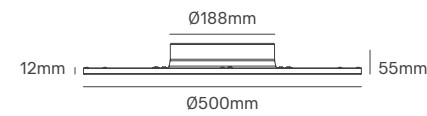

THANE

Voltage	Body Material	Beam Angle	IP	Mounting Type
220-240V	Aluminium	120°	IP40	Recessed/Suspended

Power	Colour Temperature (CCT)	Total Luminous Flux (±5%)	Housing Colour	SKU
35W	4000K	2900lm	White RAL 9016	ILAR-00711

Options (Not included)

AURA CIRCULAR

Voltage	Body Material	Beam Angle	IP	Mounting Type
220-240V	Aluminium	90°	IP42	Suspended

Power	Colour Temperature (CCT)	Total Luminous Flux (±5%)	Size	Housing Colour (White on request)	SKU
50W	2CCT 3000K - 4000K	2750lm - 2900lm	Ø800x35x35mm	Black RAL 9005	ILAR-02222
72W		4000lm - 4200lm	Ø1200x35x35mm	Black RAL 9005	ILAR-02223
90W		5000lm - 5200lm	Ø1500x35x35mm	Black RAL 9005	ILAR-02224

Light Emission Type (On Request)