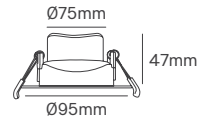

ECO SPOTLIGHT

Voltage	Body Material	Beam Angle	IP	Mounting Type	Rotable
220-240V	PVC	38°	IP44 Front IP20 Back	Recessed	Yes

Power	Colour Temperature (CCT)	Total Luminous Flux (±5%)	Housing Colour	SKU
7W	3000K	650lm	White	ILAR-00556
	4000K	670lm	White	ILAR-00557
	6500K	700lm	White	ILAR-00558