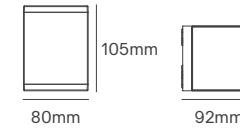

AXEL

Voltage	Body Material	IP	Beam Angle	Mounting Type
220-240V	Die-Casting Aluminium	IP65	2x 0-100°	Surface

Power	Colour Temperature (CCT)	Total Luminous Flux (±5%)	Housing Colour	SKU
2x 6W	3000K	415lm	Grey White	ILAR-00815 ILAR-03715

THULE

Voltage	Body Material	IP	Beam Angle	Mounting Type
220-240V	Die-Casting Aluminium	IP54	120°	Surface

Power	Colour Temperature (CCT)	Total Luminous Flux (±5%)	Housing Colour	SKU
12W	3000K	415lm	Grey	ILAR-00820

NUT

Voltage	Body Material	IP	Beam Angle	Mounting Type
220-240V	Die-Casting Aluminium	IP54	2x 110°	Surface

Power	Colour Temperature (CCT)	Total Luminous Flux (±5%)	Housing Colour	SKU
2x 3W	3000K	450lm	Grey	ILAR-00814

AXIS

Voltage	Body Material	IP	Beam Angle	Mounting Type
220-240V	Aluminium	IP65	36°	Surface

Model	Power	Colour Temperature (CCT)	Total Luminous Flux (±5%)	Housing Colour	SKU
Single	5W	3000K	45lm	Matt Black	ILAR-02237
Double	10W		88lm		ILAR-02238