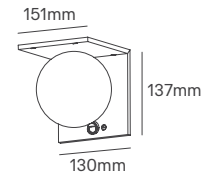

MARLO

Solar Panel	Body Material	Beam Angle	IP	Mounting Type
Monocrystalline Silicon 4.86V 1.5W	ABS+PC	120°	IP65	Surface

Power	Colour Temperature (CCT)	Total Luminous Flux (±5%)	Housing Colour	SKU
6W	4000K	1000lm	Grey	ILAR-02292