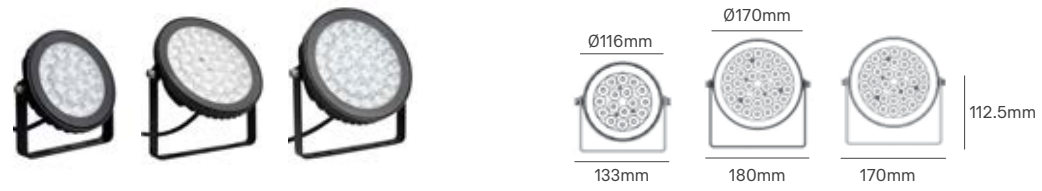

180—187

EXTERIOR

FACADE LIGHTING

ALL LIGHTING SOLUTIONS

GARDEN LIGHT

Voltage	Body Material	Beam Angle	IP	Mounting Type
100-240V	Aluminium	15°	IP66	Bracket/Spike

Model	Power	Colour Temperature (CCT)	Total Luminous Flux (±5%)	Housing Colour	SKU
FUTC02	9W	RGB-CCT	900lm	Black	ILAR-01824
FUTC03	15W	RGB-CCT	1500lm	Black	ILAR-01886
FUTC05	25W	RGB-CCT	2100lm	Black	ILAR-01871