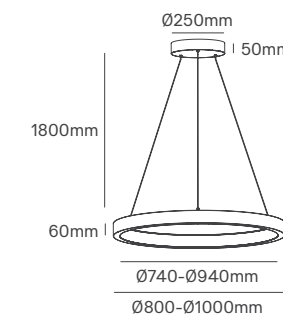

VISTA

Voltage	Body Material	Beam Angle	IP	Mounting Type
220-240V	Aluminium	90°	IP20	Suspended

Power	Colour Temperature (CCT)	Total Luminous Flux (±5%)	Housing Colour	SKU
30W	3000K	1410lm	Matt Black	ILAR-02226
50W		2350lm		ILAR-02225

LUNA

Voltage	Body Material	Beam Angle	IP	Mounting Type
220-240V	Aluminium	360°	IP20	Suspended

Power	Colour Temperature (CCT)	Total Luminous Flux (±5%)	Size	Housing Colour	SKU
46W	2CCT 3000K-4000K	5500-5900lm	Ø800x60mm	Black RAL 9005	ILAR-03679
60W	2CCT 3000K-4000K	6800-7500lm	Ø1000x60mm	Black RAL 9005	ILAR-03680

Options (Not included)