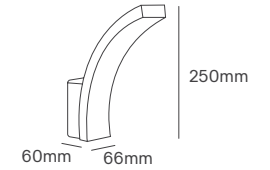

ST53KH LUMINAIRE

Voltage	Body Material	Beam Angle	IP	Mounting Type
220-240V	ABS + PC	120°	IP65	Surface

Power	Colour Temperature (CCT)	Total Luminous Flux (±5%)	Housing Colour	SKU
Switch 12W/15W/20W	4000K	1200-1500-2000lm	White	ILAR-02764