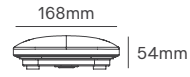

SEAM

Voltage	Body Material	Beam Angle	IP	Mounting Type
170-265V	ABS+PC	120°	IP40	Surface

Power	Colour Temperature (CCT)	Total Luminous Flux (±5%)	Size	Housing Colour	SKU
24W	3CCT 3000K-	2880lm	700x168x54mm	White	ILAR-02131
50W	4000K-6500K	6000lm	1200x168x54mm		ILAR-02132

MEGASLIM

Voltage	Body Material	Beam Angle	IP	Mounting Type
200-240V	Aluminium/PVC	120°	IP20	Surface Mounted

Power	Colour Temperature (CCT)	Total Luminous Flux (±5%)	Size	Housing Colour	SKU
20W	6000K	1600lm	600x80x24mm	White RAL 9016	ILAR-00237
40W	4500K	3200lm	1200x80x24mm		ILAR-00239
40W	6000K	3200lm	1200x80x24mm		ILAR-00240

CABINET T5 ROTABLE

Voltage	Body Material	Beam Angle	IP	Mounting Type
220-240V	Aluminium/PVC	120°	IP20	Surface Mounted

Power	Colour Temperature (CCT)	Total Luminous Flux (±5%)	Size	Housing Colour	SKU
8W	3CCT 3000K-	800lm	545x24x61mm	White	ILAR-03568
16W	4000K-6500K	1600lm	1134x24x61mm		ILAR-03569