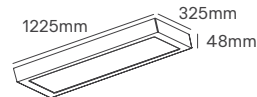

BOARD SURFACE

Voltage	Body Material	Beam Angle	IP	Mounting Type
220-240V	Aluminium	90°	IP40	Surface

Power	Colour Temperature (CCT)	Total Luminous Flux (±5%)	UGR	Housing Colour	SKU
625X625 140LM/W					
23W/29W/35W/40W	3CCT 3000K-3500K-4000K	5600lm	<19	White	ILAR-03671
1225X325 140LM/W					
20W/25W/30W/35W	3CCT 3000K-3500K-4000K	4900lm	<19	White	ILAR-03670
1520X325 145LM/W					
25W/30W/35W/43W	3CCT 3000K-3500K-4000K	6200lm	<19	White	ILAR-02945