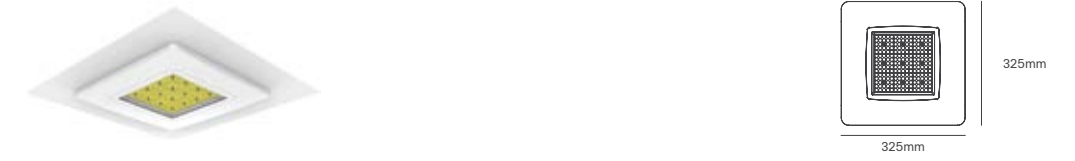

GAS STATION PRO