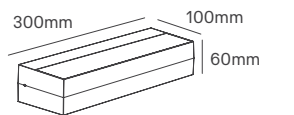

CANNA PRO

Voltage	Body Material	Beam Angle	IP	Mounting Type
200-240V	Die-Casting Aluminium	115-110° Asymmetric 40°	IP65	Surface

Power	Colour Temperature (CCT)	Total Luminous Flux (±5%)	Housing Colour	SKU
15W	3CCT 2700K-3200K-4000K	900-1200lm	White Black Grey RAL7016	ILAR-03683 ILAR-03684 ILAR-03685