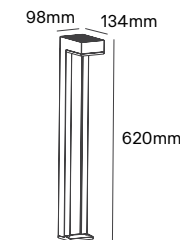

FLOX

Solar Panel	Body Material	Beam Angle	IP	Mounting Type
0.8W Monocrystal Silicon Solar Panel	ABS+PC	90°	IP65	Surface

Power	Colour Temperature (CCT)	Total Luminous Flux (±5%)	Housing Colour	SKU
1.5W	6000K	200lm	White	ILAR-00783
6.8W	6000K	800lm	White	ILAR-00784

LEO

Solar Panel	Body Material	Beam Angle	IP	Mounting Type
Polycrystalline 5V 3.5W	ABS+PC	25°	IP65	Recessed

Power	Colour Temperature (CCT)	Total Luminous Flux (±5%)	Housing Colour	SKU
5W	6000K	200lm	Black	ILAR-02691

SABI

Solar Panel	Body Material	Beam Angle	IP	Mounting Type
1W / 5.5V	ABS+PC	120°	IP65	Recessed

Power	Colour Temperature (CCT)	Total Luminous Flux (±5%)	Housing Colour	SKU
1.5W	RGB+CW+WW	120lm	Black	ILAR-01931

LOTUS

Solar Panel	Body Material	Beam Angle	IP	Mounting Type
9V/3.5W Monocrystalline	6063 Aluminium PC	120°	IP65	Surface

Power	Colour Temperature (CCT)	Total Luminous Flux (±5%)	Housing Colour	SKU
3.5W	5000K	255lm	Black	ILAR-00433

BOLLARD

Solar Panel	Body Material	Beam Angle	IP	Mounting Type
Monocrystalline Silicon 4.86 1W	Aluminum Panlite PC	120°	IP65	Surface

Power	Colour Temperature (CCT)	Total Luminous Flux (±5%)	Housing Colour	SKU
2W	3000K	100lm	Grey	ILAR-02293