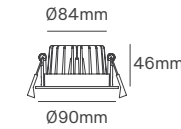

Voltage	Body Material	Beam Angle	IP	Mounting Type	Rotable
220-240V	Aluminium	36°	IP40 Front IP20 Back	Recessed	Yes

Model	Power	Colour Temperature (CCT)	Total Luminous Flux (±5%)	Housing Colour	SKU
VAUN	10W	2700K	870lm	White RAL 9016	ILAR-00656
		4000K	950lm		ILAR-00657
HALE	10W	2700K	850lm	White RAL 9016	ILAR-00659
		4000K	850lm		ILAR-00660
ACE	10W	2700K	870lm	White RAL 9016	ILAR-00662
		4000K	950lm		ILAR-00663