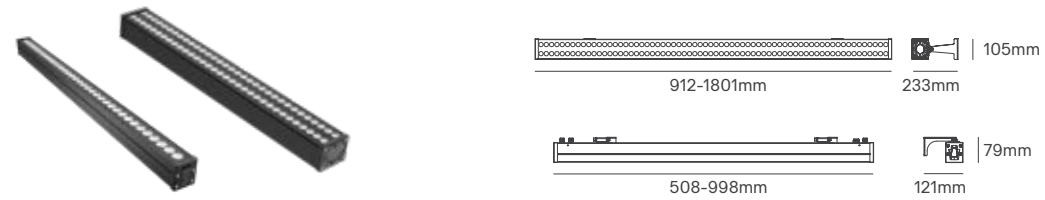

ARC COLOSSUS

Voltage	Body Material	Beam Angle	IP	Dimmable	Mounting Type
220-240V	Die Cast Aluminium	Multiple	IP66	DALI/DMX	Bracket

Power	Colour Temperature (CCT)	Total Luminous Flux (±5%)	Housing Colour	SKU
100W-300W Configurable	2200K/3000K/4000K/ 5000K/RGB/RGBW	30000lm max.	Grey	On-request

ARC LINE

Voltage	Body Material	Beam Angle	IP	Dimmable	Mounting Type
220-240V	Die Cast Aluminium	Multiple	IP66	DALI/DMX	Bracket/Ceiling/Suspended

Power	Colour Temperature (CCT)	Total Luminous Flux (±5%)	Housing Colour	SKU
18W-36W Configurable	2200K/3000K/4000K/ 5000K/RGB/RGBW	3240lm Max.	Black	On-request
65W-130W Configurable	2200K/3000K/4000K/ 5000K/RGB/RGBW	11700lm Max.	Black	On-request

ARC LINE RECESSED

Voltage	Body Material	Beam Angle	IP	Dimmable	Mounting Type
220-240V 24V	Die Cast Aluminium	Multiple	IP67	DALI/DMX	Recessed

Power	Colour Temperature (CCT)	Total Luminous Flux (±5%)	Size	Housing Colour	SKU
10W-20W Configurable	2200K/3000K/4000K/ 5000K/RGB/RGBW	2000lm Max.	325x132x102mm	Silver	On-request
20W-40W Configurable		4000lm Max.	560x132x102mm		
40W-80W Configurable		8000lm Max.	1060x132x102mm		

PILENE

Voltage	Body Material	Beam Angle	IP	Dimmable	Mounting Type
48V	Die Cast Aluminium	120°	IP66	DMX	Surface

Power	Colour Temperature (CCT)	Total Luminous Flux (±5%)	Housing Colour	SKU
3W-12W Configurable	2200K/2700K/3000K/ 4000K/5000K/ RGB/RGBW	1200lm max.	Silver	On-request