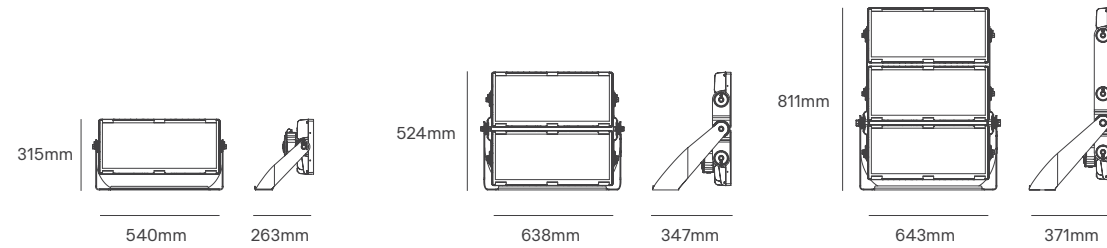

On-request	Colour Temperature (CCT)	Total Luminous Flux (±5%)	Housing Colour	SKU
240W to 320W	3000K or 4000K or 5000K or 5700K or RGBW			

Options (Not included)

Pole Mounting Adapter
On-request

TECH PRO

Size