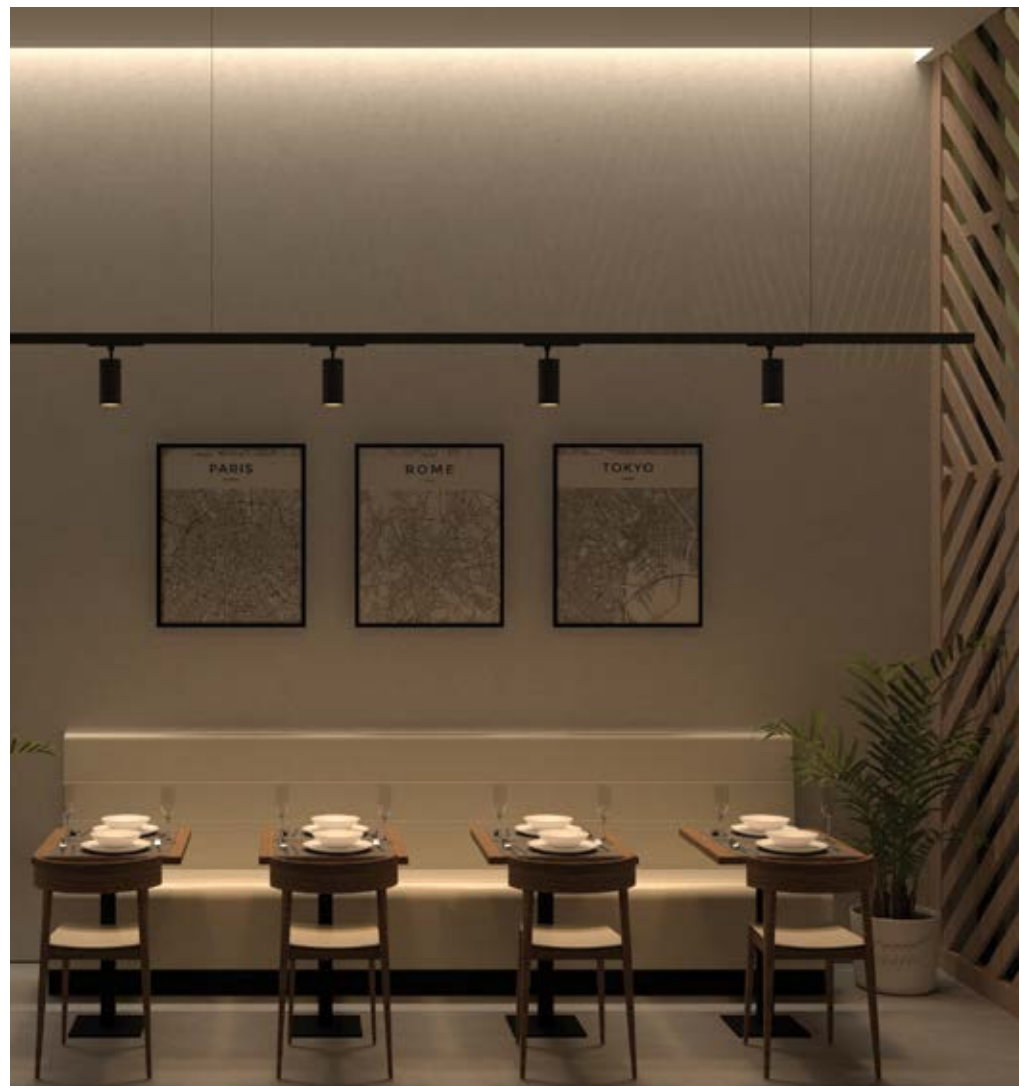

PRADO SMART

Voltage	Body Material	Beam Angle	IP	Mounting Type
220-240V	Aluminium	36°	IP20	Tracklight

Power	Colour Temperature (CCT)	Total Luminous Flux (±5%)	Housing Colour	SKU
30W	3CCT 2700K-6500K	1890lm	Black	ILAR-01734
			White	ILAR-01735
30W	RGB+CCT 2700K-6500K		Black	ILAR-01788
			White	ILAR-01736

NATAN GU10

Voltage	Body Material	IP	Mounting Type
110-220V	Aluminium	IP20	Tracklight

Power	Type of Bulb	Housing Colour	SKU
Max. 7W	1x GU10	White RAL 9016	ILAR-00884
		Black RAL 9005	ILAR-00950

*Lamps Not Included

LINEA

Voltage	Body Material	Beam Angle	IP	Mounting Type
220-240V	Aluminium	120°	IP20	Tracklight

Power	Colour Temperature (CCT)	Total Luminous Flux (±5%)	Housing Colour	SKU
24W-18W	3CCT 3000K-4000K-6000K	3600lm	White RAL 9016	ILAR-02869