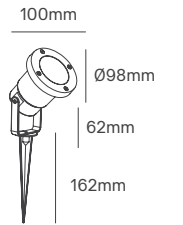

SAGE

Voltage	Body Material	IP	Mounting Type
220-240V	ABS + PC	IP66	Bracket/Spike

Power	Type of Bulb	Housing Colour	SKU
MAX 7W	1x GU10	Black	ILAR-01677

*Lamps not included.