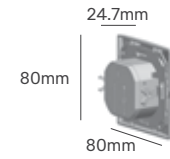

ST02

Voltage	Detection Angle	IP	Type	Dimming	Mounting Type
220-240V	160°	IP20	Infrared	No	Recessed

Rated Load	Detection Distance	Installation Height	Installation	Size	Cut-out	SKU
500W	4-9m	1-1.8m	Wall	80x80x24.7mm	48.5x48.5mm	ILAR-00118