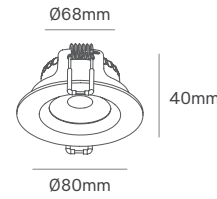

TORQ

Voltage	Body Material	Beam Angle	UGR	IP	Dimmable	Mounting Type
220-240V	Aluminium	60°	<22	IP65 Front IP40 Back	Triac	Recessed

Model	Power	Colour Temperature (CCT)	Total Luminous Flux (±5%)	Size	Cut-out	Housing Colour	SKU
Fixed	8W	3CCT 2700K-	700lm	Ø80x40mm	Ø68mm	White RAL 9016	ILAR-03677
Rotable	8W	3000K-4000K	700lm	Ø80x40mm	Ø68mm	White RAL 9016	ILAR-03676
Deep	8W		700lm	Ø80x55mm	Ø68mm	White RAL 9016	ILAR-03678

MODULE EYE ZOOM

Voltage	Body Material	Beam Angle	IP	Mounting Type
220-240V	Aluminium	18°-26°-36°-50°	IP20	Recessed

Power	Colour Temperature (CCT)	Total Luminous Flux (±5%)	Housing Colour	SKU
Switch 4W-6W-8W	3CCT 2700K-3000K-4000K	750lm	White	ILAR-02964
Switch 7W-9W-11W	3CCT 2700K-3000K-4000K	900lm	White	ILAR-02837

*Compatible with all GU10 Fitting

Options (Not included)