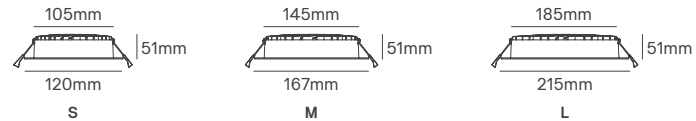

UNA II ROUND / SQUARE

SIZE

Round

Square

Voltage	Body Material	Beam Angle	IP	Mounting Type
220-240V	Aluminium+PC	90°	IP65 Front Round / IP40 Back IP44 Front Square / IP40 Back	Recessed

Model	Power	Colour Temperature (CCT)	Total Luminous Flux (±5%)	Dimmable	Housing Colour	SKU
Round	25W	3CCT 3000K-4000K-5700K	2900-3200lm	TRIAC	White RAL 9016	ILAR-00708
Round	10W	3CCT 3000K-4000K-5000K	1050lm	NO		ILAR-01570
Round	15W		1650lm	NO		ILAR-01571
Round	18W		2160lm	NO		ILAR-01572
Round	25W		3000lm	NO		ILAR-01573
Square	10W	3CCT 3000K-4000K-5000K	1200lm	NO		ILAR-03065
Square	20W		2400lm	NO		ILAR-03066
Square	36W		4320lm	NO		ILAR-03067

Options (Not included)

Surface KIT - D110	Surface KIT - D145	Surface KIT - D195
Ø114x70mm	Ø149x75mm	Ø199x75mm
ILAR-02346	ILAR-02347	ILAR-02348

STRIX

SIZE

Voltage	Body Material	Beam Angle	UGR	IP	Mounting Type
220-240V	ADC12+PC+PMMA	55°	<16	IP65 Front IP40 Back	Recessed