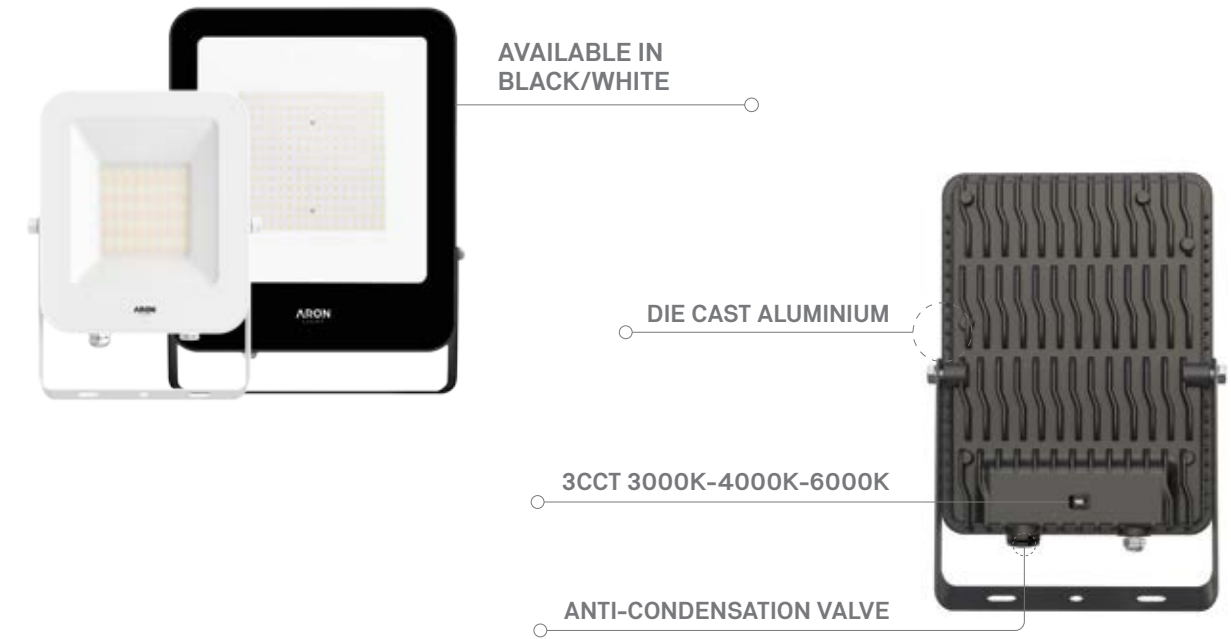

SPECTRA 3CCT

Voltage	Body Material	Beam Angle	IP	Mounting Type
100-240V	Die Cast Aluminium	120°	IP65	Bracket Mounting

Power	Colour Temperature (CCT)	Total Luminous Flux (±5%)	Size	Housing Colour	SKU
30W	3CCT 3000K-	3000lm	114x154x25mm	Black RAL 9005	ILAR-02888
50W	4000K-6000K	5000lm	165x221x27mm		ILAR-02889
100W		10000lm	221x279x28mm		ILAR-02890
150W		15000lm	294x380x37mm		ILAR-02891
200W		20000lm	314x406x38mm		ILAR-02892
30W	3CCT 3000K-	3000lm	114x154x25mm	White RAL 9016	ILAR-02922
50W	4000K-6000K	5000lm	165x221x27mm		ILAR-02923

3CCT

SPECTRA SENSOR

Voltage	Body Material	Beam Angle	IP	Mounting Type
100-240V	Die Cast Aluminium	120°	IP65	Bracket Mounting

Power	Colour Temperature (CCT)	Total Luminous Flux (±5%)	Size	Housing Colour	SKU
20W	4000K	1600lm	69.8x93.8mm	Black RAL 9005	ILAR-02899
20W	6000K	1600lm			ILAR-02902
30W	4000K	2400lm	97.8x131.8mm		ILAR-02900
30W	6000K	2400lm			ILAR-02903
50W	4000K	4000lm	115.8x145.8mm		ILAR-02901
50W	6000K	4000lm			ILAR-02904
20W	4000K	1600lm	69.8x93.8mm	White RAL 9016	ILAR-02893
20W	6000K	1600lm			ILAR-02896
30W	4000K	2400lm	97.8x131.8mm		ILAR-02894
30W	6000K	2400lm			ILAR-02897
50W	4000K	4000lm	115.8x145.8mm		ILAR-02895
50W	6000K	4000lm			ILAR-02898

WITH SENSOR