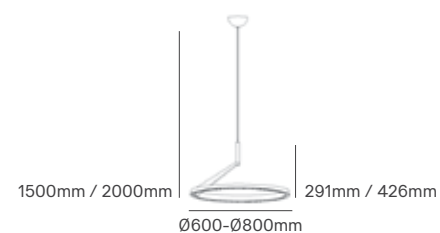

VISTA

Voltage	Body Material	Beam Angle	IP	Mounting Type
220-240V	Aluminium	90°	IP20	Suspended

Power	Colour Temperature (CCT)	Total Luminous Flux (±5%)	Housing Colour	SKU
30W	3000K	1410lm	Matt Black	ILAR-02226
50W		2350lm		ILAR-02225

LUNA

Voltage	Body Material	Beam Angle	IP	Mounting Type
220-240V	Aluminium	360°	IP20	Suspended

Power	Colour Temperature (CCT)	Total Luminous Flux (±5%)	Size	Housing Colour	SKU
46W	2CCT 3000K-4000K	5500-5900lm	Ø800x60mm	Black RAL 9005	ILAR-03679
60W	2CCT 3000K-4000K	6800-7500lm	Ø1000x60mm	Black RAL 9005	ILAR-03680

Options (Not included)