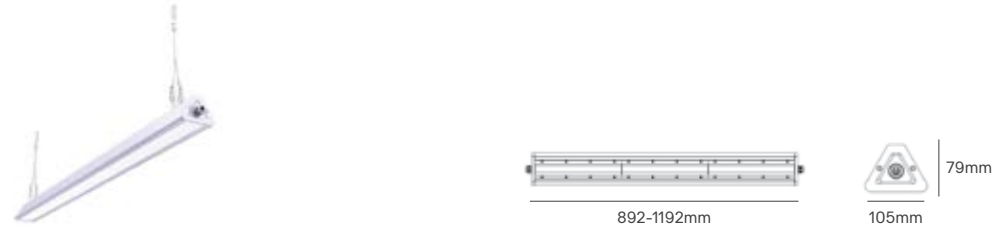

LINEAR LUMIA

Voltage	Body Material	Beam Angle	Dimming	IP	Mounting Type
100-277VAC	Aluminum Alloy	60°x110°	(0-10V)	IP66	Suspended/Bracket

Power	Colour Temperature (CCT)	Total Luminous Flux (±5%)	Housing Colour	Size	SKU
150W	5000K	24000lm	White	892x105x79mm	ILAR-02152
200W		32000lm		1192x105x79mm	ILAR-02153