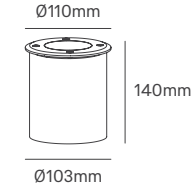

OTTO

Voltage	Body Material	IP	Mounting Type
110-220V	Stainless steel 316	IP66	Inground
Power	Type of Bulb	Housing Colour	SKU
MAX 35W	1x GU10	Stainless Steel	ILAR-01166

*Lamps not included.