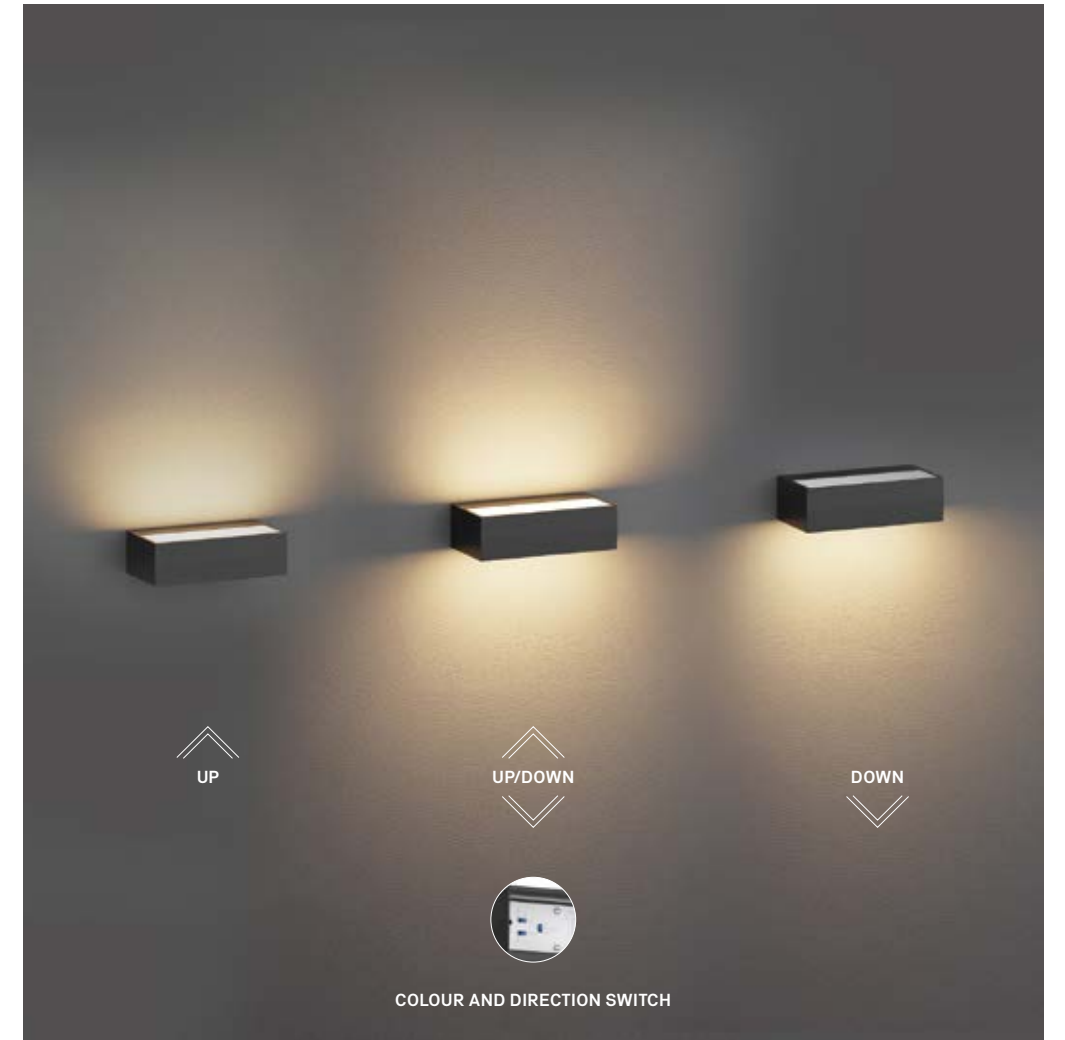

CANNA PRO

Voltage	Body Material	Beam Angle	IP	Mounting Type
200-240V	Die-Casting Aluminium	115-110° Asymmetric 40°	IP65	Surface

Power	Colour Temperature (CCT)	Total Luminous Flux (±5%)	Housing Colour	SKU
15W	3CCT 2700K-3200K-4000K	900-1200lm	White Black Grey RAL7016	ILAR-03683 ILAR-03684 ILAR-03685