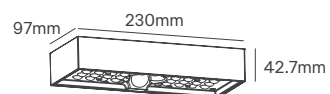

BIRK

Solar Panel	Body Material	Beam Angle	IP	Mounting Type
2.8W, DC5.5V Mono with tempered glass	ABS+PC, Anti-UV, V0 material for fire-proof	120°	IP65	Surface

Power	Colour Temperature (CCT)	Total Luminous Flux (±5%)	Housing Colour	SKU
6W	4000K	800lm	Black White	ILAR-01235 ILAR-01236

FLOOD SOLAR PRO II

Body Material	Beam Angle	IP	Mounting Type
Aluminium	120°	IP65	Bracket Mounting

Power	Colour Temperature (CCT)	Total Luminous Flux (±5%)	Housing Colour	SKU
15W	3CCT 3000K-	1900lm	Black	ILAR-03002
32W	4000K-6500K	4800lm		ILAR-03003