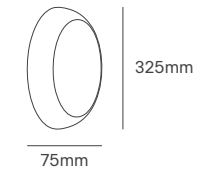

DÁLIA

Voltage	Body Material	Beam Angle	IP	Mounting Type
100-240V	ABS + PC	120°	IP65	Surface

Power	Type of Bulb	Size	Housing Colour	SKU
MAX 35W	2x E27	Ø300x85mm	White	ILAR-00348

*Lamps not included.

MOON

Ø300x94mm

325x235x97mm

Ø300x97mm

325x235x97mm

Voltage	Body Material	Beam Angle	IP	IK	Mounting Type
220-240V	ABS + PC	120°	IP66	IK10	Surface

Model	Power	Colour Temperature (CCT)	Total Luminous Flux (±5%)	Housing Colour	SKU
Moon	15W	3CCT 3000K-4000K-5700K	1700lm	White	ILAR-01916
Mars	15W		1700lm	White	ILAR-01918
Half Moon	15W		900lm	Black	ILAR-01917
Half Mars	15W		900lm	Black	ILAR-01919

LARA

Voltage	Body Material	Beam Angle	IP	Mounting Type
220-240V	ABS + PC	120°	IP54	Surface

Power	Colour Temperature (CCT)	Total Luminous Flux (±5%)	Housing Colour	SKU
12W	4000K	840lm	ABS + PC	ILAR-00954

RUMU

Voltage	Body Material	Beam Angle	IP	Mounting Type
220-240V	ABS + PC	120°	IP65	Surface

Power	Colour Temperature (CCT)	Total Luminous Flux (±5%)	Housing Colour	SKU
Switch 9W/12W/16W	4CCT 3000K-4000K- 5000K-6000K	2240lm	White	ILAR-02971

Options (Not included)