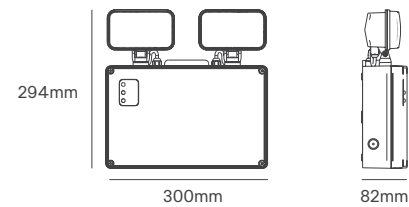

EMERGENCY PROJECTOR

Voltage	Body Material	IP	Type	Prepared for Remote Control	Mounting Type
220-240V	Polycarbonate Diffuser & ABS Housing	IP65	Non Maintained	YES	Surface

Power	Colour Temperature (CCT)	Total Luminous Flux (±5%)	Battery	SKU
6.8W	6500K	750lm	3 Hours 12V2.8Ah Ni-Cad	ILEM-00033
17W	6500K	2000lm	3 Hours 22.2V 2Ah Ni-Cad	ILEM-00059