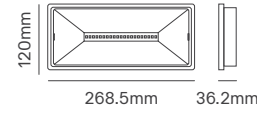

SAFELUX

Voltage	Body Material	IP	Type	Prepared for Remote Control	Mounting Type
220-240V	Polycarbonate Diffuser & ABS Housing	IP65	Maintained/Non Maintained	YES	Recessed/Surface

Model	Power	Colour Temperature (CCT)	Total Luminous Flux (±5%)	Battery	SKU
Safelux	3.8W	4000K	200lm	3 Hours	ILEM-00049
		6000K		3.6V 1500mAh NI-MH	ILEM-00034