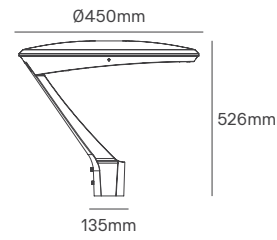

URBAN DESIGN II

Voltage	Body Material	Beam Angle	Dimmable	IP	Mounting Type
220-240V	Die Cast Aluminium	Multiple	-	IP66	Post Top

Power	Colour Temperature (CCT)	Total Luminous Flux (±5%)	Housing Colour	SKU
40W	4000K 5000K	5200lm	Black RAL 9004	ILAR-01661 ILAR-01070