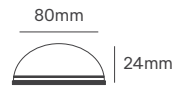

SEAM

Voltage	Body Material	Beam Angle	IP	Mounting Type
170-265V	ABS+PC	120°	IP40	Surface

Power	Colour Temperature (CCT)	Total Luminous Flux (±5%)	Size	Housing Colour	SKU
24W	3CCT 3000K-	2880lm	700x168x54mm	White	ILAR-02131
50W	4000K-6500K	6000lm	1200x168x54mm		ILAR-02132

MEGASLIM

Voltage	Body Material	Beam Angle	IP	Mounting Type
200-240V	Aluminium/PVC	120°	IP20	Surface Mounted

Power	Colour Temperature (CCT)	Total Luminous Flux (±5%)	Size	Housing Colour	SKU
20W	6000K	1600lm	600x80x24mm	White RAL 9016	ILAR-00237
40W	4500K	3200lm	1200x80x24mm		ILAR-00239
40W	6000K	3200lm	1200x80x24mm		ILAR-00240

CABINET T5 ROTABLE

Voltage	Body Material	Beam Angle	IP	Mounting Type
220-240V	Aluminium/PVC	120°	IP20	Surface Mounted

Power	Colour Temperature (CCT)	Total Luminous Flux (±5%)	Size	Housing Colour	SKU
8W	3CCT 3000K-	800lm	545x24x61mm	White	ILAR-03568
16W	4000K-6500K	1600lm	1134x24x61mm		ILAR-03569