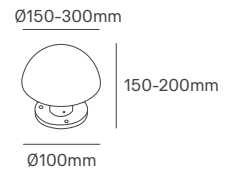

LUPO

Voltage	Body Material	Beam Angle	IP	Mounting Type
220-240V	Aluminium	360°	IP65	Surface

Power	Colour Temperature (CCT)	Total Luminous Flux (±5%)	Size	Housing Colour	SKU
8.5W	3000K	680lm	150x150mm	Matt Black	ILAR-02231
11W	3000K	880lm	200x200mm	Matt Black	ILAR-02230
15W	3000K	1325lm	300x300mm	Matt Black	ILAR-02229