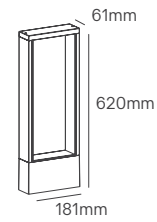

KANE

Voltage	Body Material	Beam Angle	IP	Mounting Type
100-240V	Aluminium	120°	IP65	Surface

Power	Colour Temperature (CCT)	Total Luminous Flux (±5%)	Housing Colour	SKU
10W	2CCT 3000K-4000K	650lm	Grey RAL 7016	ILAR-01683