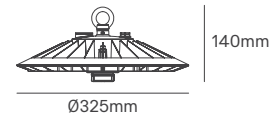

COBALT

Voltage	Body Material	Beam Angle	IP	Dimmable	Sensor	Mounting Type
220-240V	Aluminum Alloy	90°	IP65	0-10V	Zhaga (Optional)	Loop Hanging/Ceiling Mounting

Power	Colour Temperature (CCT)	Total Luminous Flux (±5%)	Housing Colour	SKU
150W	3CCT 3000K-4000K-5000K	27000lm	Ral 9007 Grey	ILAR-02205

FORGE HIGH TEMPERATURE (70°C)

Voltage	Body Material	Beam Angle	IP	Dimmable	Mounting Type
120-277V	Aluminum Alloy	120°	IP66	0-10V	Ceiling Mounting

Power Switch	Colour Temperature (CCT)	Total Luminous Flux (±5%)	Housing Colour	Size	SKU
100W-120W-140W-160W-180W-200W	4000K	37000lm	Black	Ø400x184mm	ILAR-03624

TECH

Voltage	Body Material	Beam Angle	Dimming	IP	Mounting Type
220-277VAC	Aluminum Alloy	90°	(0-10V)	IP65	Ceiling Mounting

Power	Colour Temperature (CCT)	Total Luminous Flux (±5%)	Housing Colour	Size	SKU
150W	5000K	24000lm	Black	Ø298x167mm	ILAR-01044
200W		32000lm		Ø364x166mm	ILAR-01045

SIRIUS

Body Material	Beam Angle	IP	Mounting Type
Aluminium	110°	IP65	Surface

Power	Colour Temperature (CCT)	Total Luminous Flux (±5%)	Housing Colour	SKU
40W	4000K	5400lm	Black	ILAR-00709
	5000K	5400lm		ILAR-00514
80W	4000K	10800lm	Black	ILAR-00851
	5000K	10800lm		ILAR-00515
	3CCT 3000K-4000K-5000K	10800lm		ILAR-01935

DOB ECO

Voltage	Body Material	Beam Angle	IP	Mounting Type
220-240V	Aluminum Alloy	120°	IP65	Suspended

Power	Colour Temperature (CCT)	Total Luminous Flux (±5%)	Housing Colour	SKU
150W	5000K	18000lm	Black	ILAR-01046
200W		24000lm		ILAR-01644