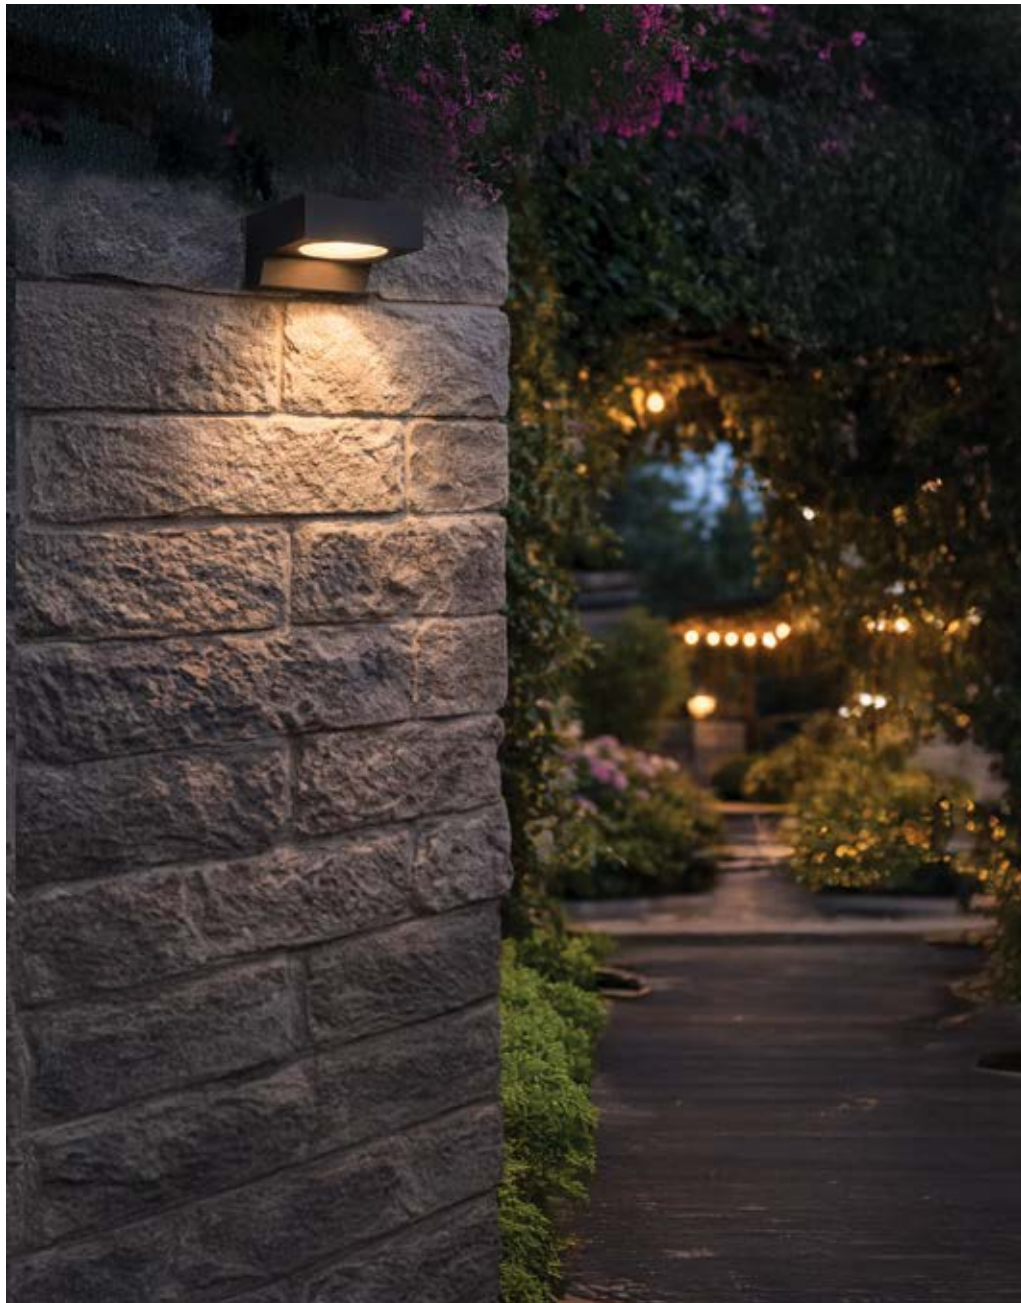

STUDE

Voltage	Body Material	Beam Angle	IP	Mounting Type
100-240V	Die-Cast Aluminum	180°	IP65	Surface

Power	Colour Temperature (CCT)	Total Luminous Flux (±5%)	Housing Colour	SKU
8W	3000K	600-670lm	Grey RAL 7016	ILAR-01109

ARLO

Voltage	Body Material	Beam Angle	IP	Mounting Type
220-240V	ABS + PC	120°	IP65	Surface

Power	Colour Temperature (CCT)	Total Luminous Flux (±5%)	Housing Colour	SKU
21W	3CCT 3000K-4000K-6500K	1300lm	White Grey	ILAR-02576 ILAR-02575

ST53KH LUMINAIRE

Voltage	Body Material	Beam Angle	IP	Mounting Type
220-240V	ABS + PC	120°	IP65	Surface

Power	Colour Temperature (CCT)	Total Luminous Flux (±5%)	Housing Colour	SKU
Switch 12W/15W/20W	4000K	1200-1500-2000lm	White	ILAR-02764

NORA

Voltage	Body Material	IP	Mounting Type
100-240V	ABS + PC	IP54	Surface

Power	Type Of Bulb	Size	Housing Colour	SKU
MAX 60W	1x E27	223x170x243mm	White Black	ILAR-00978 ILAR-00979

*Lamps not included.