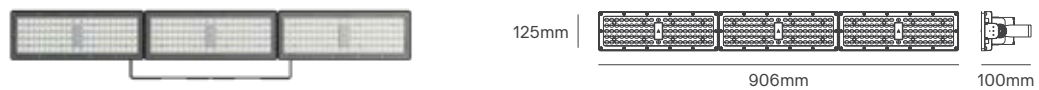

PADELITE ECO

Voltage	Body Material	Beam Angle	IP	Mounting Type
220-240V	Die Cast Aluminium	OP01-Asy	IP66	Bracket

Power	Colour Temperature (CCT)	Total Luminous Flux (±5%)	Housing Colour	SKU
300W	4000K	48000lm	Black	ILAR-03752