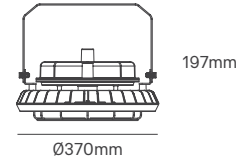

ATEX HIGHTOP

Voltage	Body Material	Beam Angle	Zone	IP	Dimmable	Mounting Type
200-250V	Die Cast Aluminium	90°	1/21/22	IP66	0-10V	Surface

Power	Colour Temperature (CCT)	Total Luminous Flux (±5%)	Size	Housing Colour	SKU
100W	5000K	14000lm	Ø370x197mm	Grey	ILAR-02015
120W	4000K	21000lm			ILAR-02521
120W	5000K	16800lm			ILAR-02118
150W	5000K	21000lm			ILAR-02207
200W	5000K	28000lm			ILAR-02016