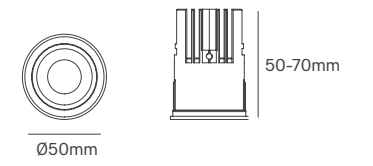

MODULE EYE ZOOM

Voltage	Body Material	Beam Angle	IP	Mounting Type
220-240V	Aluminium	18°-26°-36°-50°	IP20	Recessed

Power	Colour Temperature (CCT)	Total Luminous Flux (±5%)	Housing Colour	SKU
Switch 4W-6W-8W	3CCT 2700K-3000K-4000K	750lm	White	ILAR-02964
Switch 7W-9W-11W	3CCT 2700K-3000K-4000K	900lm	White	ILAR-02837

*Compatible with all GU10 Fitting

Options (Not included)