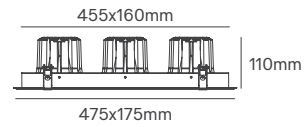

QUANT

ONE

DOUBLE

TRIPLE

Voltage	Body Material	Beam Angle	IP	Mounting Type	Rotable
220-240V	Aluminium	36°	IP20	Recessed	Yes / 360°

Model	Power	Colour Temperature (CCT)	Total Luminous Flux (±5%)	Housing Colour	SKU
ONE	30W	3CCT 3000K-4000K-5000K	3000lm	White Black	ILAR-02750 ILAR-02751
DOUBLE	60W	3CCT 3000K-4000K-5000K	6200lm	White Black	ILAR-02748 ILAR-02749
TRIPLE	90W	3CCT 3000K-4000K-5000K	9270lm	White Black	ILAR-02752 ILAR-02753