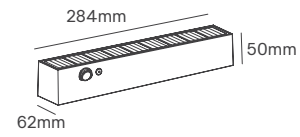

BLOK

Solar Panel	Body Material	Beam Angle	IP	Mounting Type
Monocrystalline Silicon 4.86 1.5W	ABS+PC	120°	IP65	Surface

Power	Colour Temperature (CCT)	Total Luminous Flux (±5%)	Housing Colour	SKU
6W	4000K	1000lm	Grey	ILAR-02289

ZUN

Solar Panel	Body Material	Beam Angle	IP	Mounting Type
Monocrystalline Silicon 4.86 1W	ABS+PC	120°	IP65	Surface

Power	Colour Temperature (CCT)	Total Luminous Flux (±5%)	Housing Colour	SKU
6W	4000K	1000lm	Grey	ILAR-02291

KOY

Solar Panel	Body Material	Beam Angle	IP	Mounting Type
Monocrystalline Silicon 4.86V 2W	ABS+PC	120°	IP65	Surface

Power	Colour Temperature (CCT)	Total Luminous Flux (±5%)	Housing Colour	SKU
6W	4000K	1000lm	Grey	ILAR-02290