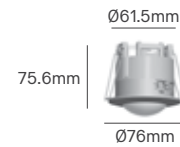

ST41

Voltage	Detection Angle	IP	Type	Dimming	Mounting Type
220-240V	360°	IP20	Infrared	No	Recessed

Rated Load	Detection Distance	Installation Height	Installation	Size	Cut-out	Colour	SKU
1200W	6m	2.2-4m	False Ceiling	Ø76x75.6mm	Ø61.5mm	White All Black	ILAR-00120 ILAR-02592