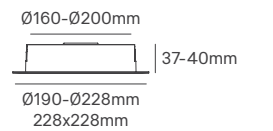

JAZ

Voltage	Body Material	Beam Angle	IP	Mounting Type
100-277V	Aluminum+PC	90°	IP54 Front IP20 Back	Recessed

Power	Colour Temperature (CCT)	Total Luminous Flux (±5%)	Size	Cut-out	Housing Colour	SKU
18W	4000K	2350lm	Ø190x37mm 190x190x40mm	Ø160mm Ø160mm	White RAL 9016	ILAR-00690 ILAR-00684
25W	4000K	3650lm	Ø228x37mm 228x228x40mm	Ø200mm Ø200mm		ILAR-00693 ILAR-00687