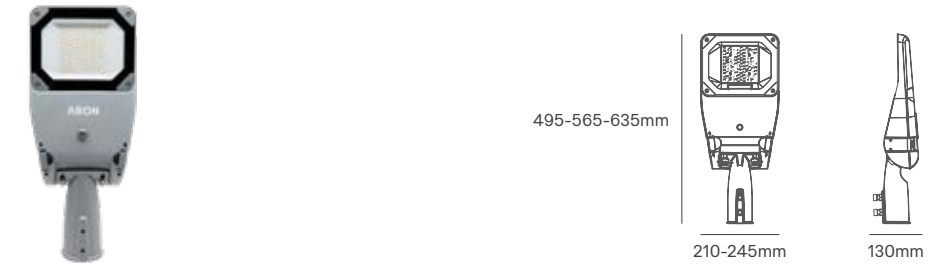

VERSATILE

Voltage	Body Material	Beam Angle	Dimmable	IP	Mounting Type
220-240V	Die Cast Aluminium	Asymmetric	1-10V	IP66	Side Entry/Post Top

Power	Colour Temperature (CCT)	Total Luminous Flux (±5%)	Housing Colour	SKU
60W	3CCT 3000K	9600lm	Grey RAL 9006	ILAR-02579
75W	4000K-5000K	12000lm		ILAR-02580
100W		16000lm		ILAR-02581
120W		19200lm		ILAR-02582

On-request

10W to 230W	2700K or 3000K or 4000K or 5000K	1-10V or DALI	Zhaga or NEMA

Options (Not included)

Wall Holder 45° - Antracite - 250xØ60mm ILAR-01091	Wall Holder 45° - Grey - 250xØ60mm ILAR-01202	Articulated Adapter Grey - Ø60xØ47mm ILAR-02027	Corner Holder Grey - Ø60mm ILAR-01117

NEXA

Voltage	Body Material	Beam Angle	Dimmable	IP	Mounting Type
220-240V	Die Cast Aluminium	120°	Optional	IP66	Side Entry/Post Top

Power	Colour Temperature (CCT)	Total Luminous Flux (±5%)	Housing Colour	SKU
50W	3CCT 3000K	7000lm	Grey RAL 9006	ILAR-03294
100W	4000K-5000K	14000lm		ILAR-03295
150W		21000lm		ILAR-03296

Options (Not included)

Wall Holder 45° - Antracite - 250xØ60mm ILAR-01091	Wall Holder 45° - Grey - 250xØ60mm ILAR-01202	Articulated Adapter Grey - Ø60xØ47mm ILAR-02027	Corner Holder Grey - Ø60mm ILAR-01117