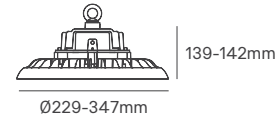

MASTER DIMMABLE