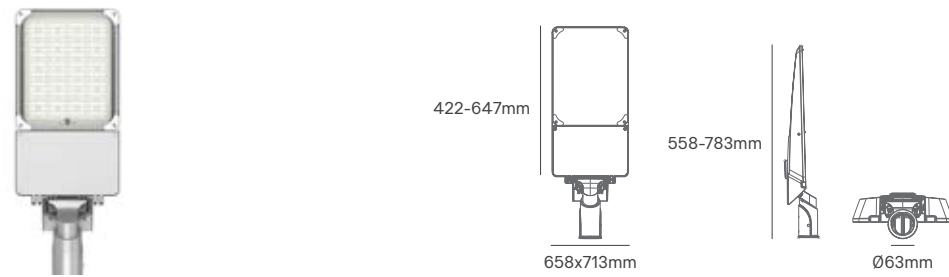

Options (Not included)

Accessory	SKU
Recessed Springs	ILAR-03648
Surface Kit	ILAR-03649
Recessed Frame	ILAR-03650
Recessed Bracket	ILAR-03651

238—251

STREET

LIGHT

ALL LIGHTING SOLUTIONS

VERSATILE

Voltage	Body Material	Beam Angle	Dimmable	IP	Mounting Type
220-240V	Die Cast Aluminium	Asymmetric	1-10V	IP66	Side Entry/Post Top