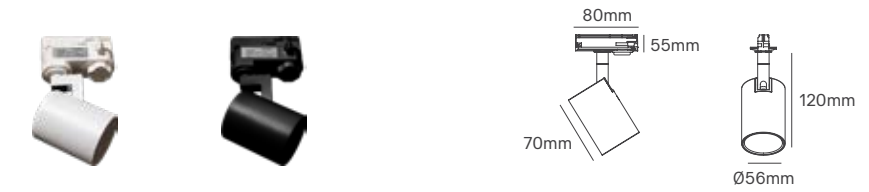

NATAN GU10

Voltage	Body Material	IP	Mounting Type
110-220V	Aluminium	IP20	Tracklight

Power	Type of Bulb	Housing Colour	SKU
Max. 7W	1x GU10	White RAL 9016	ILAR-00884
		Black RAL 9005	ILAR-00950

*Lamps Not Included