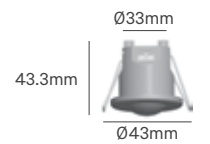

ST331 1-10V

Voltage	Detection Angle	IP	Type	Dimming	Mounting Type
220-240V	360°	IP20	Infrared	No	Recessed

Dimming	Detection Distance	Installation Height	Installation	Size	Cut-out	SKU
1%-100%	1.8-4m	2.2m-4m	False Ceiling	Ø43x43.3x34mm	Ø33mm	ILAR-01865