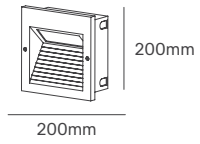

CUADRADO

Voltage	Body Material	Beam Angle	IP	Mounting Type		
220-240V	Aluminium	120°	IP65	Recessed		
Power	Colour Temperature (CCT)	Total Luminous Flux (±5%)	Size	Cut-out	Housing Colour	SKU
20W	3CCT 3000K-4000K-6500K	1200lm	200x200x95mm	190x190x80mm	White Grey	ILAR-02145 ILAR-02146

CEDAR

Voltage	Body Material	Beam Angle	IP	Mounting Type		
220-240V	Die-casting Aluminium	100°	IP65	Recessed		
Power	Colour Temperature (CCT)	Total Luminous Flux (±5%)	Size	Cut-out	Housing Colour	SKU
3W	3000K	100lm	80x80x46mm	Ø74mm	Grey	ILAR-00822

80x80mm

SKILL

Voltage	Body Material	Beam Angle	IP	Mounting Type			
220-240V	PC+ABS Housing, PC Diffuser	110°	IP65	Recessed			
Model	Power	Colour Temperature (CCT)	Total Luminous Flux (±5%)	Size	Cut-out	Housing Colour	SKU
Skill 1x E27	9W Max.	1x E27		247x108x88mm	230x94x85mm	White RAL 9016 Black RAL 9005 Stainless Steel	ILAR-02936 ILAR-02937 ILAR-02938
Skill	10W	3CCT 3000K-4000K-6500K	380lm	247x108x88mm	230x94x85mm	White RAL 9016 Black RAL 9005 Stainless Steel	ILAR-02939 ILAR-02940 ILAR-02941
Skill Brick	10W	3CCT 3000K-4000K-6500K	380lm	247x108x88mm	230x94x85mm	White RAL 9016 Black RAL 9005	ILAR-02942 ILAR-02943

Options (Included / Incluidas / Includido)

Recessed Box
ILAR-02944