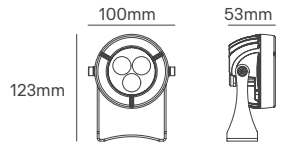

Options (Not included)

Connection Cable 1m
ILAR-02350

Connection Cable "T" 1m
ILAR-02351

ARC MINI

Voltage	Body Material	Beam Angle	IP	Dimmable	Mounting Type
24V	Die Cast Aluminium	Multiple	IP66	DALI/DMX	Bracket/Wall/Spike