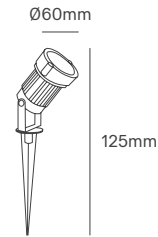

AGAVE SMD

Voltage	Body Material	Beam Angle	IP	Mounting Type
220-240V	Aluminium	120°	IP66	Bracket/Spike
Power	Colour Temperature (CCT)	Total Luminous Flux (±5%)	Housing Colour	SKU
3W	4000K	240lm	Black	ILAR-00359

SIG

Voltage	Body Material	IP	Mounting Type
100-240V	Die-casting Aluminium	IP54	Bracket
Power	Type of Bulb	Housing Colour	SKU
MAX 35W	1x GU10	Grey	ILAR-01165

*Lamps not included.

VALL II

Voltage	Body Material	IP	Mounting Type		
100-265V	Aluminium	IP67	Bracket		
Power	Colour Temperature (CCT)	Total Luminous Flux (±5%)	Housing Colour	Beam Angle	SKU
3W	3000K	190lm	Grey	15°	ILAR-03731
			Green RAL 6003		ILAR-03732
			Corten		ILAR-03733
8W	3000K	640lm	Grey	36°	ILAR-03540
			Green RAL 6003		ILAR-03541
			Corten		ILAR-03542

Options (Not included)

Anti-Glare Snoot - Grey ILAR-03734 - 3W ILAR-03774 - 8W ILAR-03553 - 15W	Anti-Glare Snoot - Green ILAR-03735 - 3W ILAR-03776 - 8W ILAR-03552 - 15W	Anti-Glare Snoot - Corten ILAR-03736 - 3W ILAR-03775 - 8W ILAR-03551 - 15W	Pole with Spike/Base - Grey ILAR-03737	Pole with Spike/Base - Green ILAR-03738
Pole with Spike/Base - Corten ILAR-03739	Spike ILAR-00969			

VALL

Voltage	Body Material	Beam Angle	IP	Mounting Type
100-265V	Aluminium	25°	IP67	Bracket
Power	Colour Temperature (CCT)	Total Luminous Flux (±5%)	Housing Colour	SKU
15W	3000K	1200lm	Grey Corten Green RAL 6003	ILAR-00862 ILAR-03549 ILAR-03550

Options (Not included)

Pole with Spike/Base - Grey ILAR-03737	Pole with Spike/Base - Green ILAR-03738	Pole with Spike/Base - Corten ILAR-03739	Spike ILAR-00969