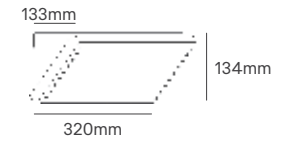

ARLO

Voltage	Body Material	Beam Angle	IP	Mounting Type
220-240V	ABS + PC	120°	IP65	Surface

Power	Colour Temperature (CCT)	Total Luminous Flux (±5%)	Housing Colour	SKU
21W	3CCT 3000K-4000K-6500K	1300lm	White Grey	ILAR-02576 ILAR-02575