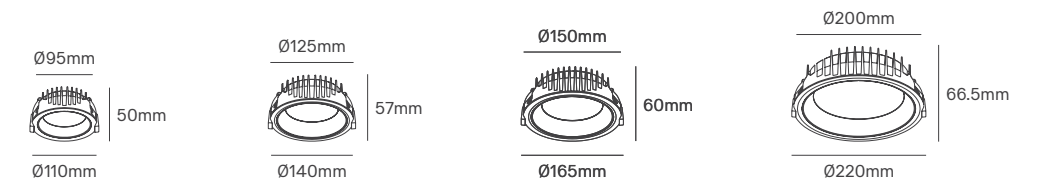

SIZE

Voltage	Body Material	Beam Angle	IP	Dimmable	Mounting Type
220-240V	Aluminium	38°-60°	IP54 Front IP40 Back	Triac	Recessed

Power	Colour Temperature (CCT)	Total Luminous Flux (±5%)	Size	Cut-out	Beam Angle	Housing Colour	SKU
5W	3CCT 2700K-3200K-4000K	400lm	Ø65x73mm	Ø55mm	38°	White	ILAR-03699
		300lm			38°	Black	ILAR-03709
10W	3CCT 2700K-3200K-4000K	830lm	Ø83x69mm	Ø75mm	38°	White	ILAR-03722
		757lm			38°	Black	ILAR-03725
		779lm			60°	White	ILAR-03700
		700lm			60°	Black	ILAR-03710
15W	3CCT 2700K-3200K-4000K	1092lm	Ø105x88mm	Ø90mm	38°	White	ILAR-03723
		980lm			38°	Black	ILAR-03726
		1735lm			60°	White	ILAR-03701
		978lm			60°	Black	ILAR-03711
30W	3CCT 2700K-3200K-4000K	2532lm	Ø159x118mm	Ø145mm	38°	White	ILAR-03724
		2091lm			38°	Black	ILAR-03727
		2520lm			60°	White	ILAR-03702
		2283lm			60°	Black	ILAR-03712

Voltage	Body Material	Beam Angle	UGR	Dimmable	IP	Mounting Type	Rotable
220-240V	Aluminium	15°	<19	TRIAC	IP20	Recessed	Yes

Power	Colour Temperature (CCT)	Total Luminous Flux (±5%)	Housing Colour
10W	3CCT 2700K-3000K-4000K	850lm	Black

FLEXI II

Voltage	Body Material	Beam Angle	UGR	IP	Mounting Type
220-240V	Aluminium+PC	120°	<19	IP54 Front IP40 Back	Recessed

Power	Colour Temperature (CCT)	Total Luminous Flux (±5%)	Size	Cut-out	Housing Colour	SKU
7W	3CCT 3000K-4000K-5700K	840lm	Ø110x25mm	Ø75-95mm	White RAL 9016	ILAR-02243
12W		1620lm	Ø145x30mm	Ø120-135mm		ILAR-02244
18W		2520lm	Ø195x39mm	Ø165-185mm		ILAR-02245
24W		3360lm	Ø230x39mm	Ø205-220mm		ILAR-02246

Options (Not included)

Surface KIT - D110	Surface KIT - D145	Surface KIT - D195
Ø114x70mm	Ø149x75mm	Ø199x75mm
ILAR-02346	ILAR-02347	ILAR-02348

STRIX

SIZE

Voltage	Body Material	Beam Angle	UGR	IP	Mounting Type
220-240V	ADC12+PC+PMMA	55°	<16	IP65 Front IP40 Back	Recessed