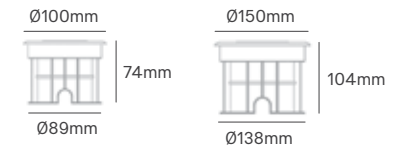

INGROUND SYS-RD

Voltage	Body Material	Beam Angle	IP	Mounting Type
24V	Stainless Steel+PC	15° / 30°	IP68	Recessed

Power	Colour Temperature (CCT)	Total Luminous Flux (±5%)	Size	Cut-out	Housing Colour	SKU
5W	RGB + CCT	350lm	Ø100x74mm	Ø89mm	Stainless Steel	ILAR-02284
9W	RGB + CCT	700lm	Ø150x104mm	Ø138mm	Stainless Steel	ILAR-02285

Mandatory (1 unity for 360W)