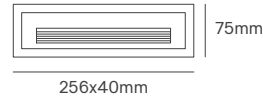

Voltage	Body Material	Beam Angle	IP	Mounting Type
85-265V	Die-cast Aluminum	90°	IP65	Recessed

Power	Colour Temperature (CCT)	Total Luminous Flux (±5%)	Cut-out	Housing Colour	SKU
6W	3000K	480lm	250x70mm	Grey	ILAR-02203