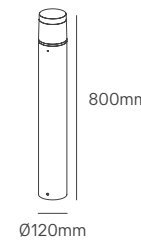

JEDAI

Voltage	Body Material	Beam Angle	IP	Mounting Type
220-240V	Aluminium	360°	IP65	Surface

Power	Colour Temperature (CCT)	Total Luminous Flux (±5%)	Housing Colour	SKU
30W	3000K	2300lm	Grey	ILAR-02147

CALY