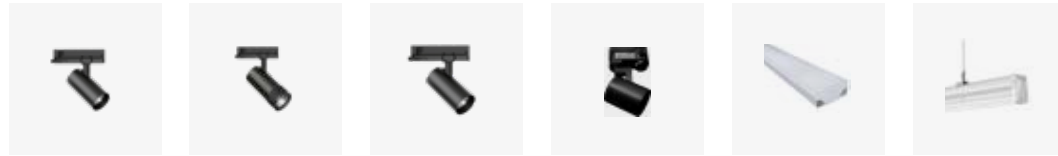

110 - 119 **INTERIOR
TRACKLIGHT**

page.112 PRADO PRO   page.113 PRADO ZOOM   page.114 PRADO SMART   page.115 NATAN GU10   page.115 LINEA   page.118 TRUNKING LIGHT